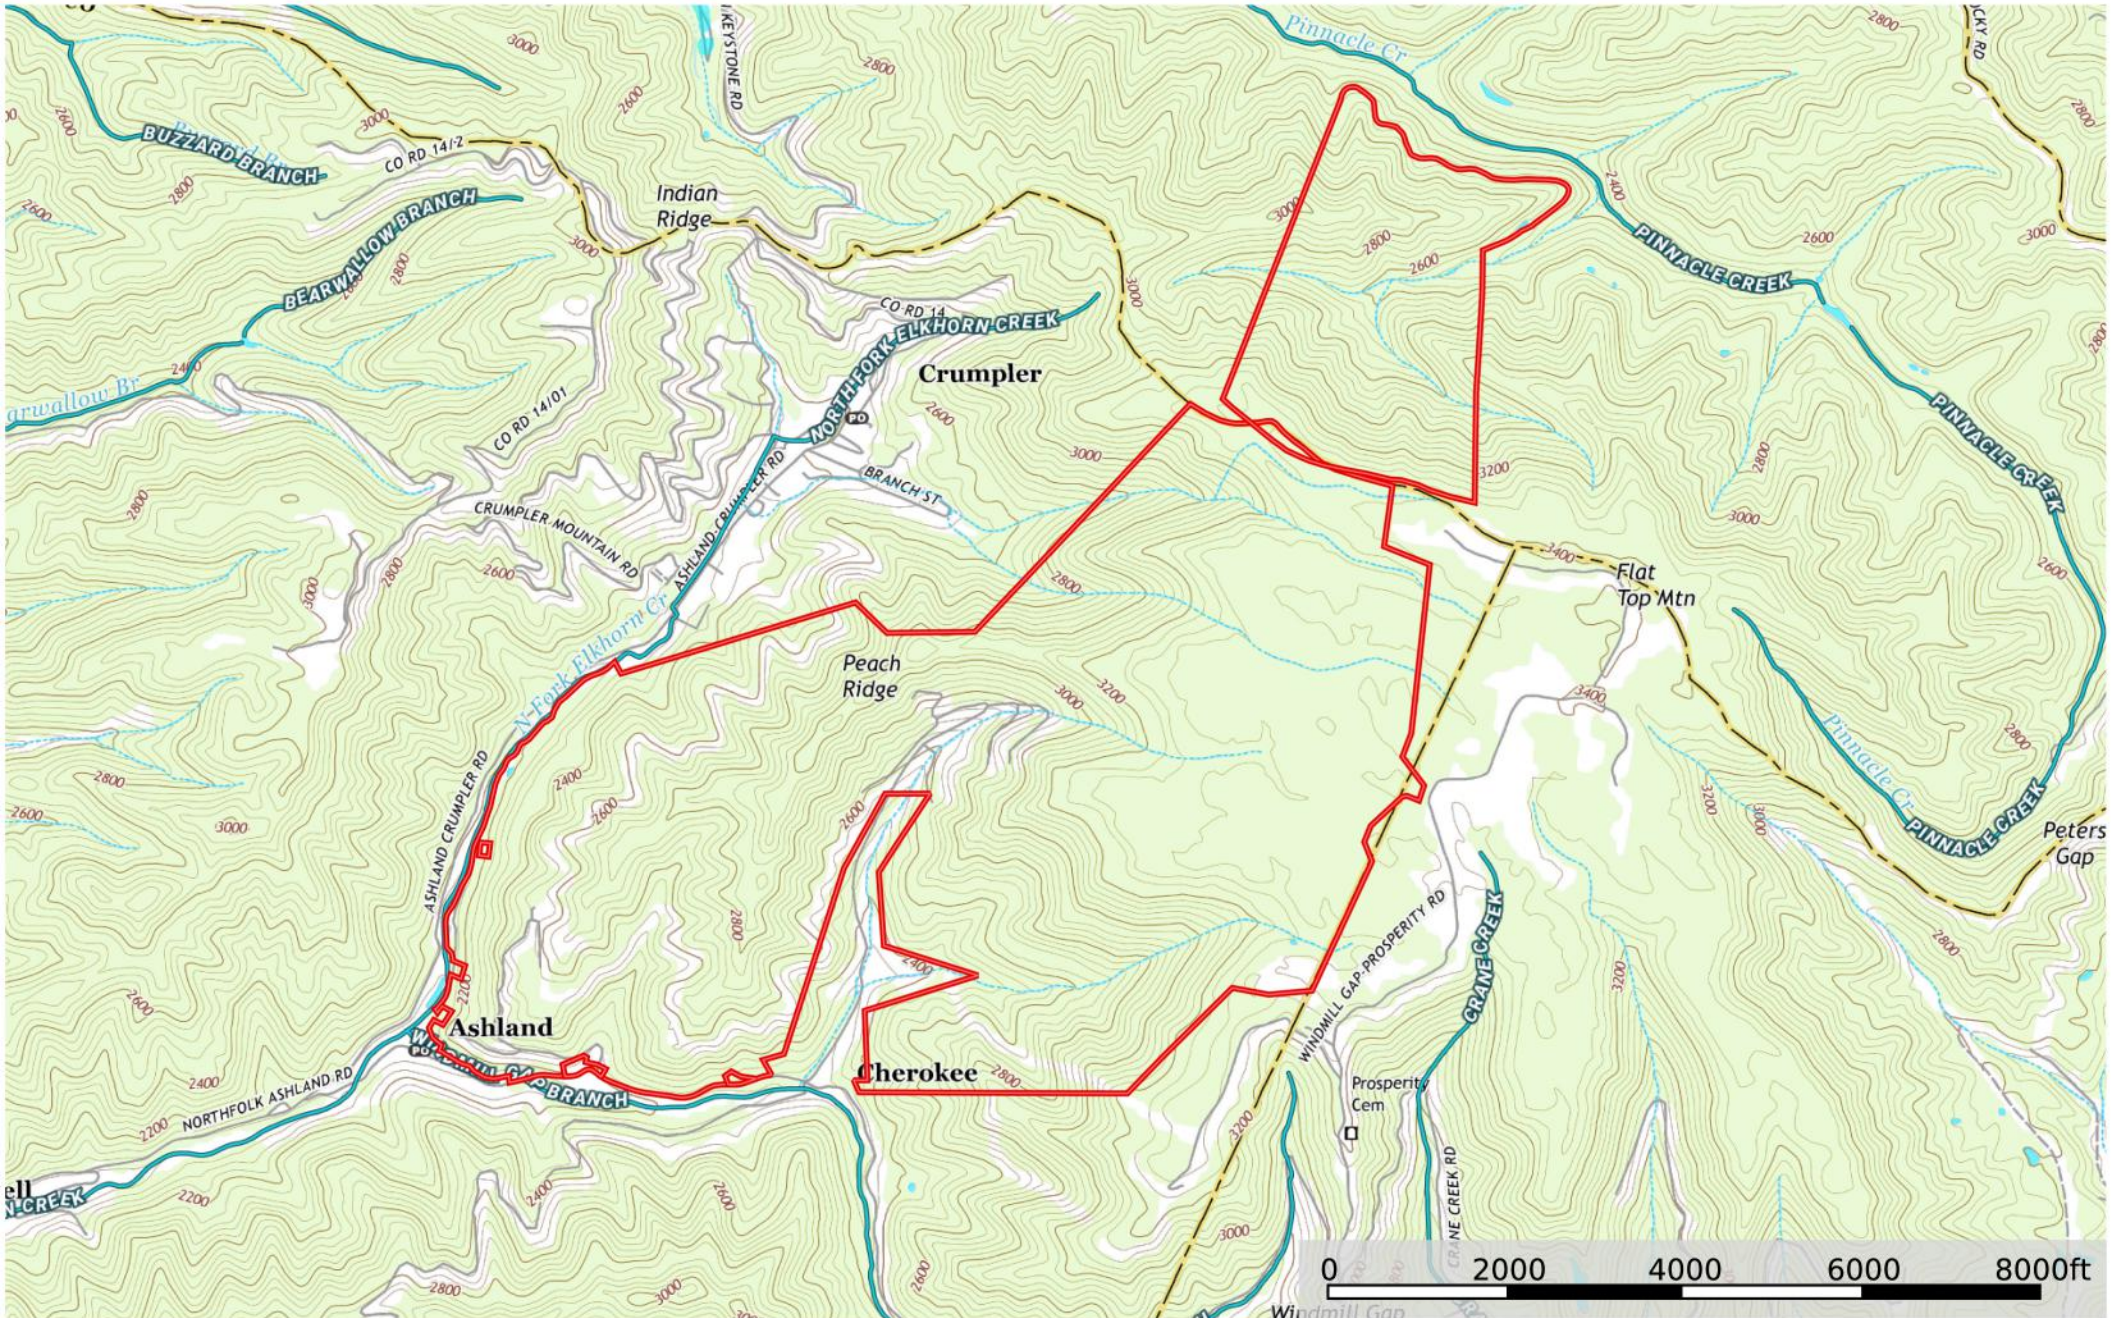

# Ashland Trails - Topography Map

McDowell County, West Virginia, 1509.43 AC +/-

- Boundary
- Stream, Intermittent
- River/Creek
- Water Body