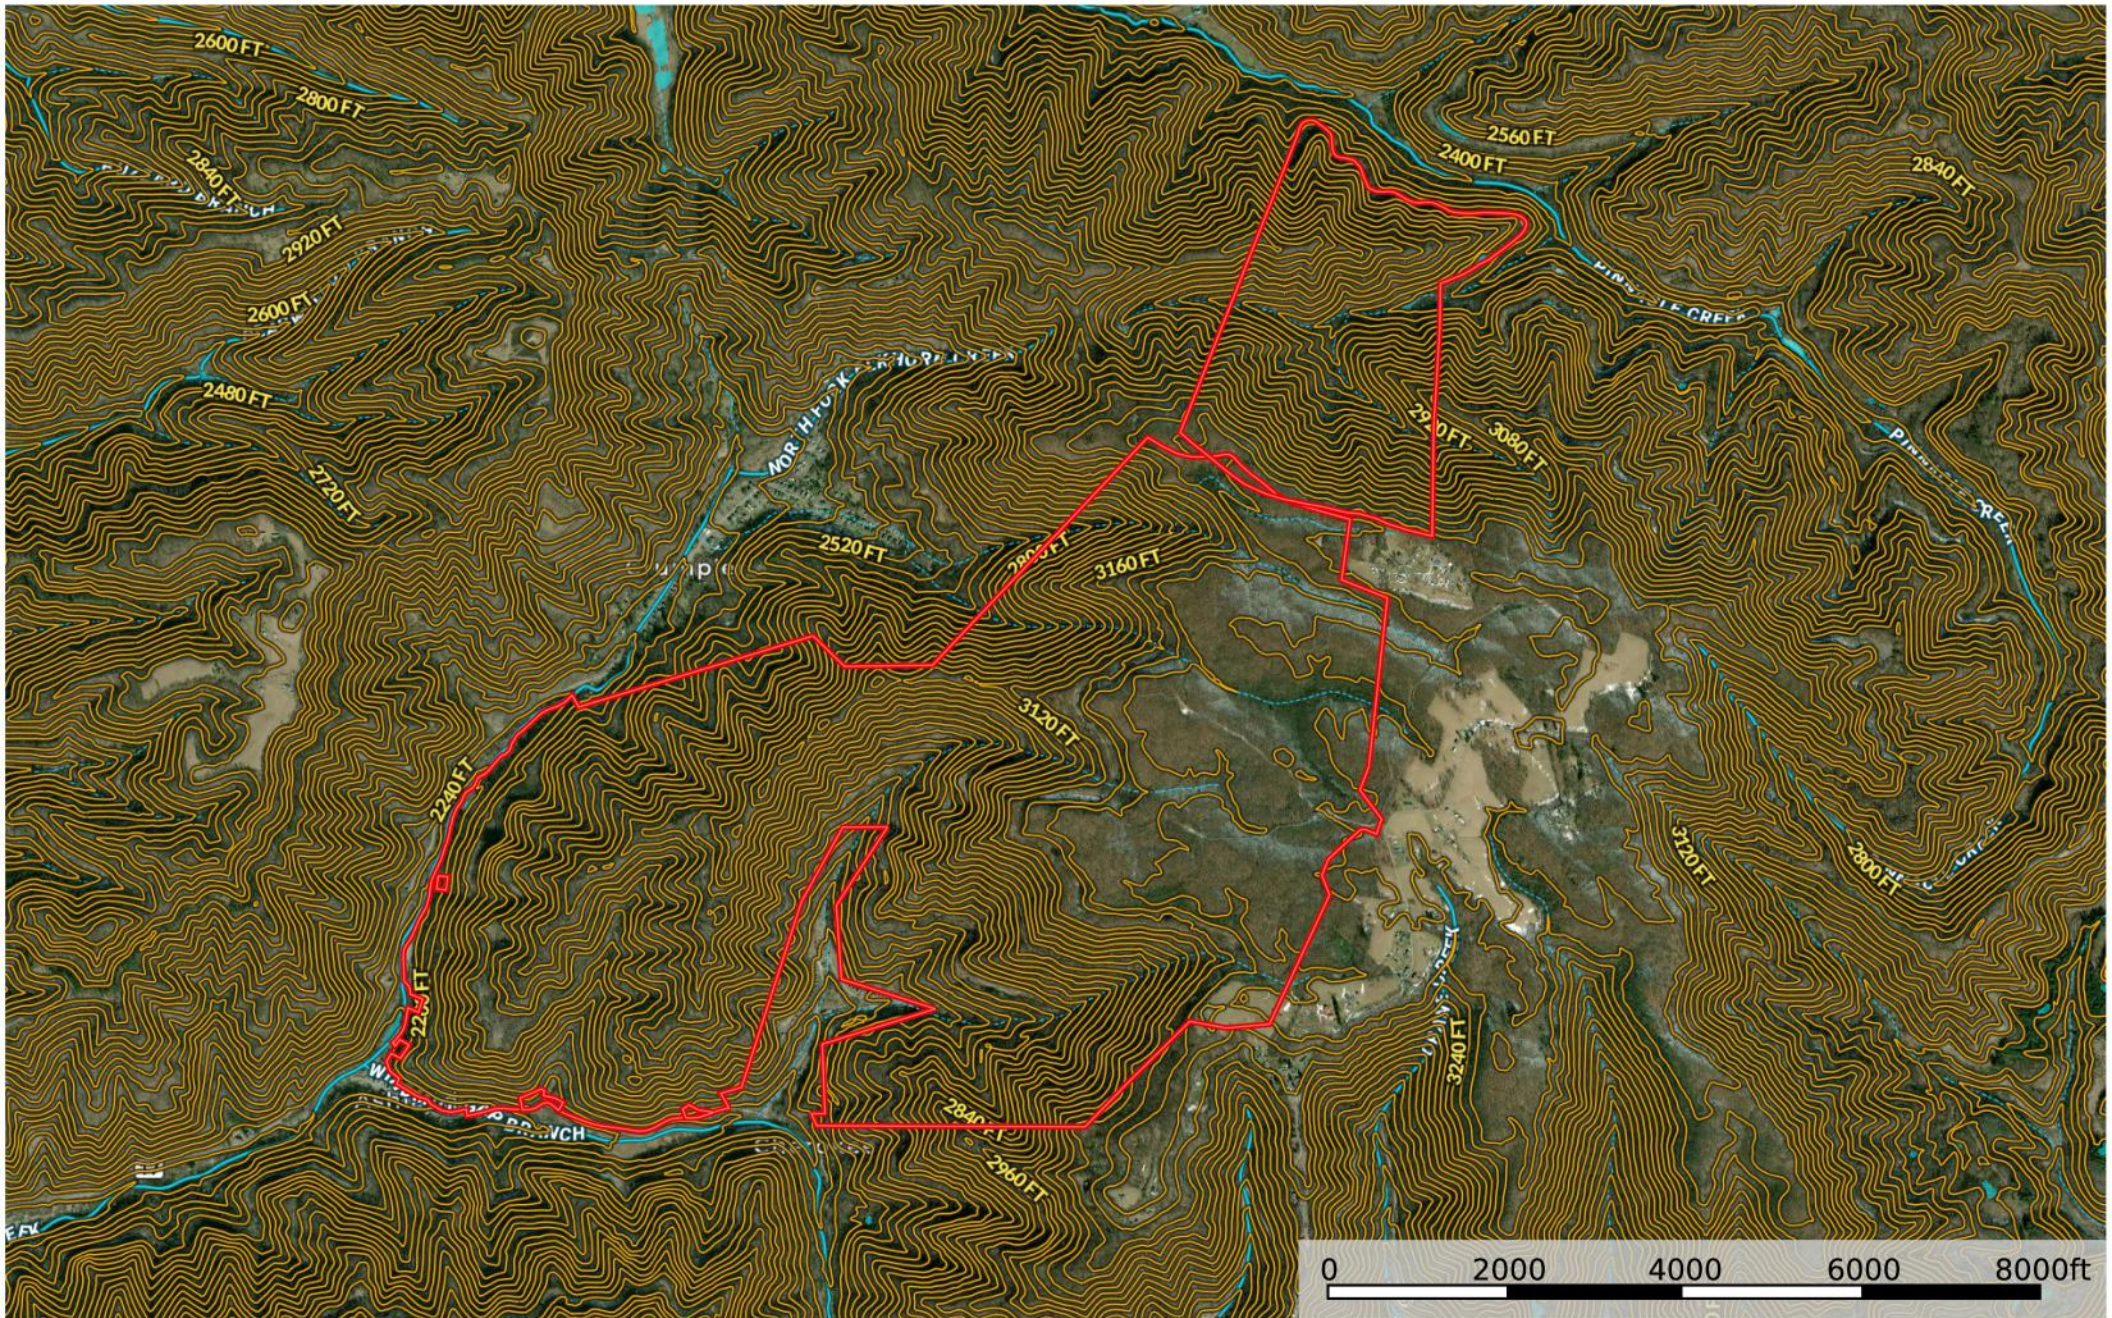

# Ashland Trails - Contour Lines Map

McDowell County, West Virginia, 1509.43 AC +/-

-  Boundary
-  Stream, Intermittent
-  River/Creek
-  Water Body