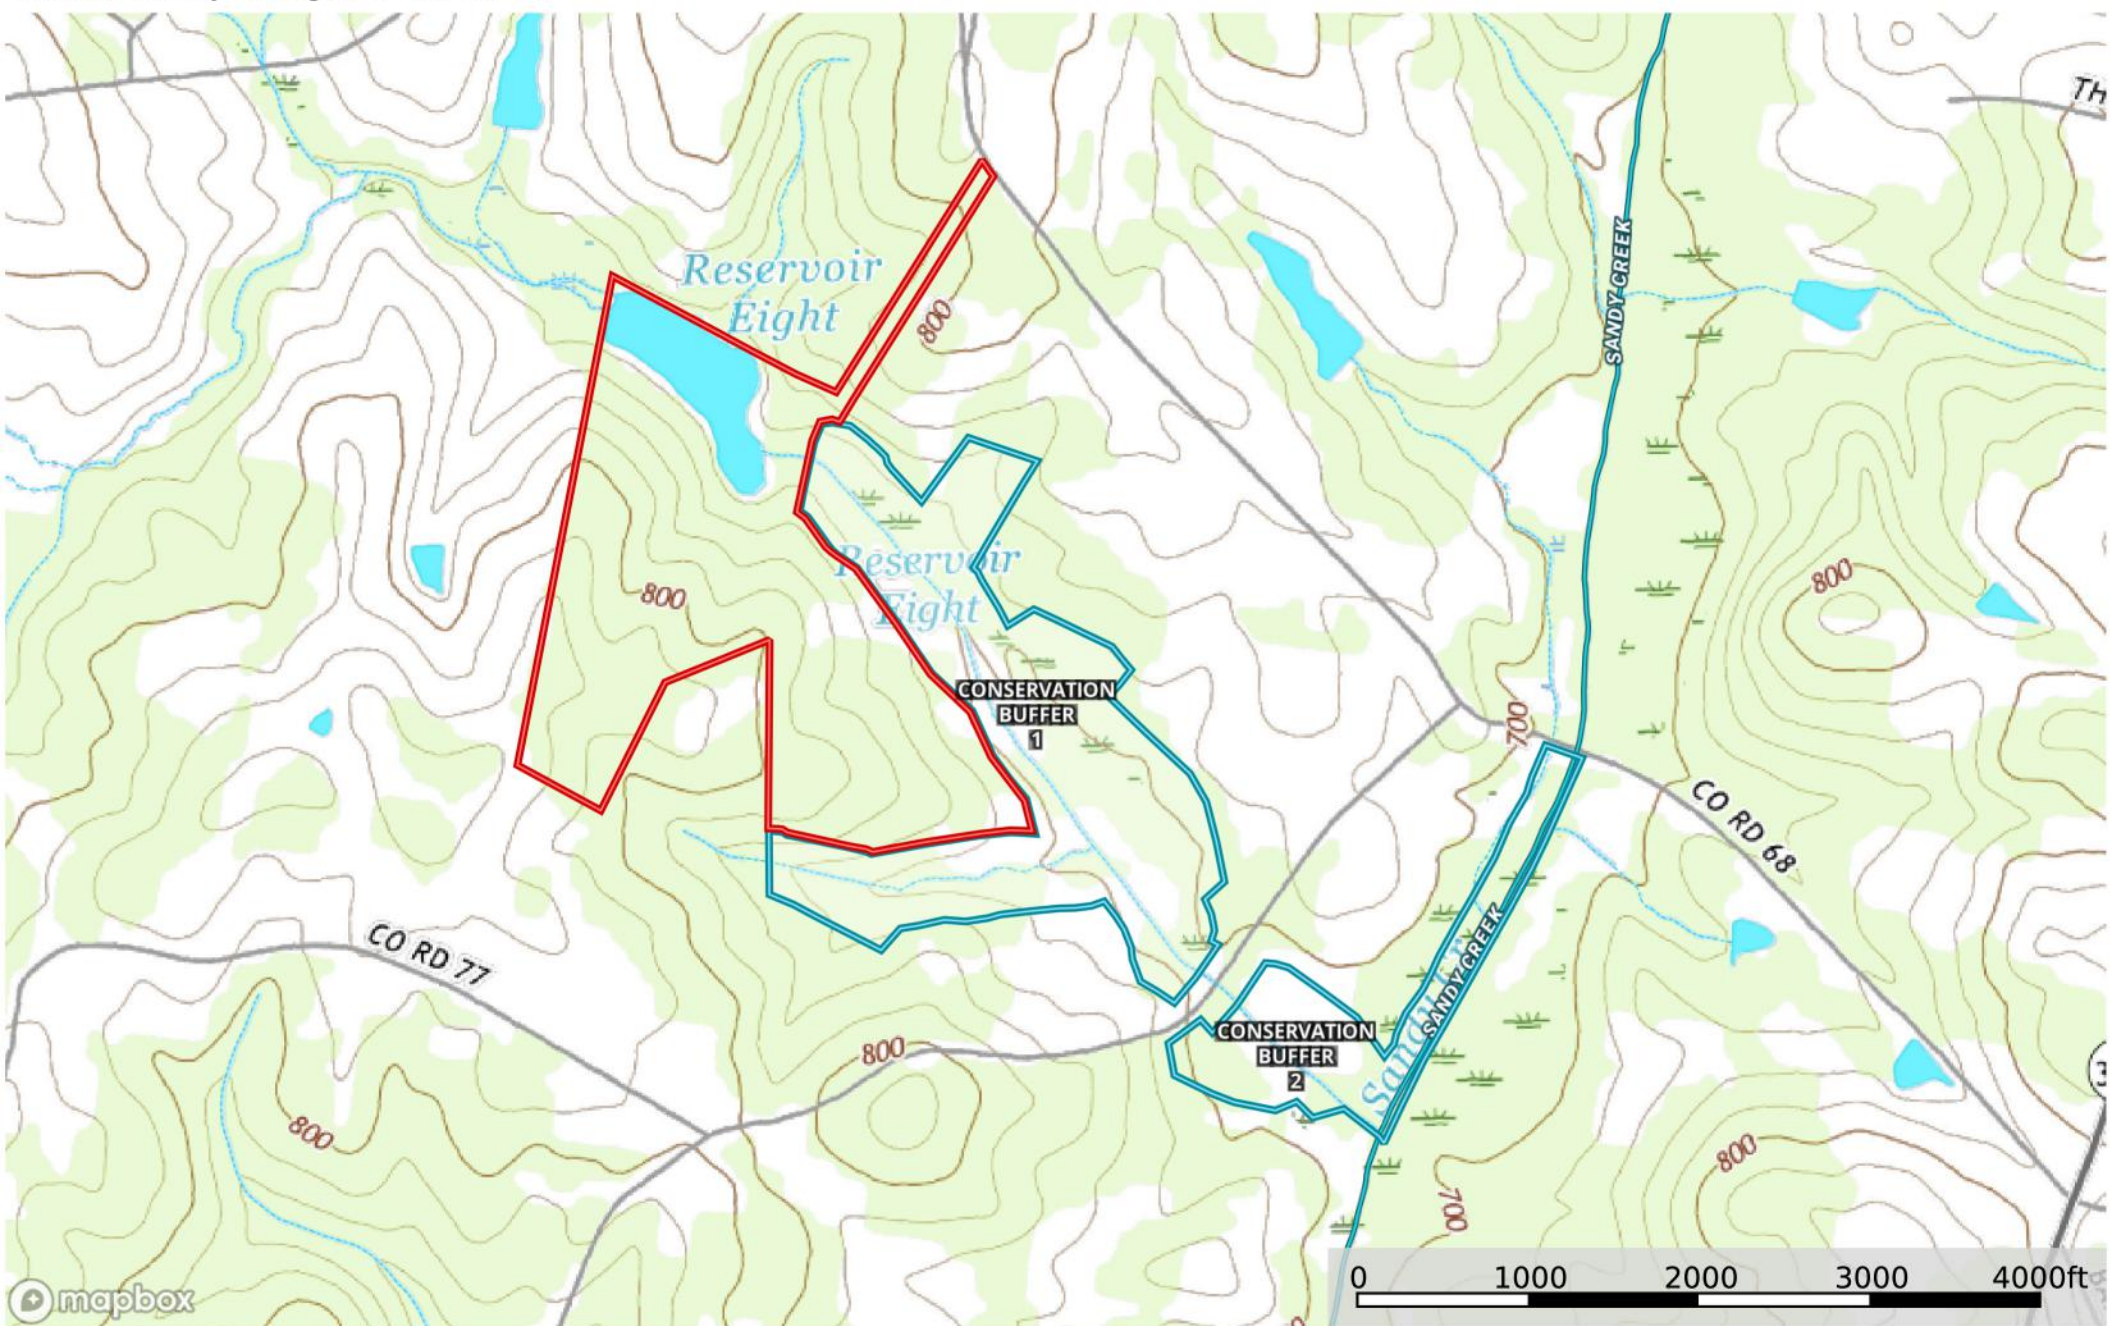

Sanford Road ~ Lake Tract (Topography Map)

Jackson County, Georgia, 114.864 AC +/-

- Boundary
- Conservation Buffer 1
- Conservation Buffer 2
- Stream, Intermittent
- River/Creek
- Water Body