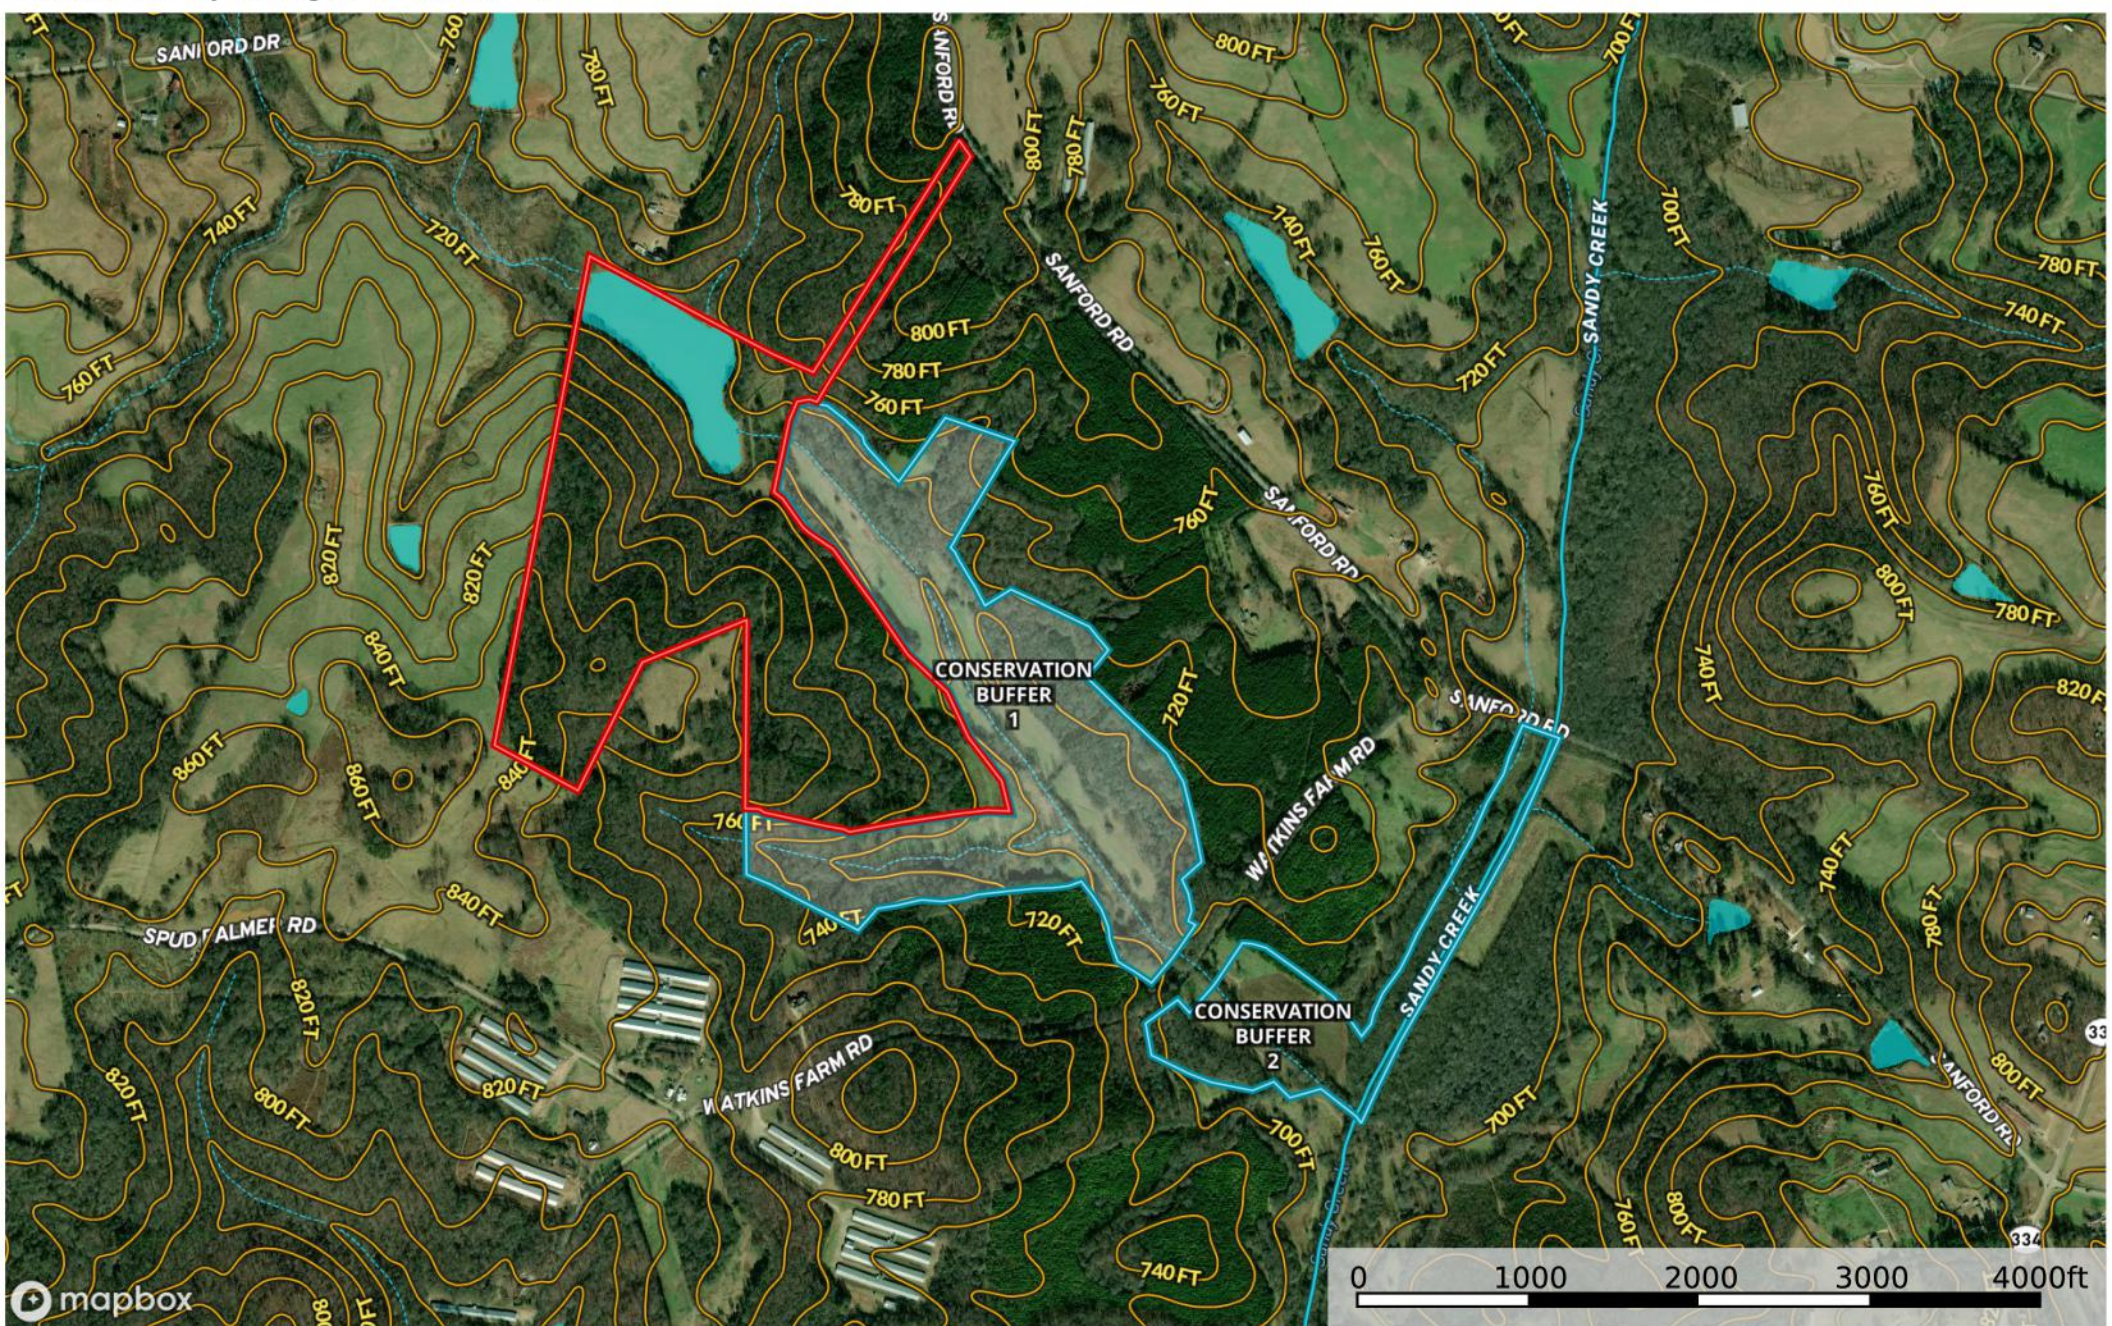

# Sanford Road ~ Lake Tract (Contour Lines Map)

Jackson County, Georgia, 114.864 AC +/-

- Boundary
- Conservation Buffer 1
- Conservation Buffer 2
- Stream, Intermittent
- River/Creek
- Water Body