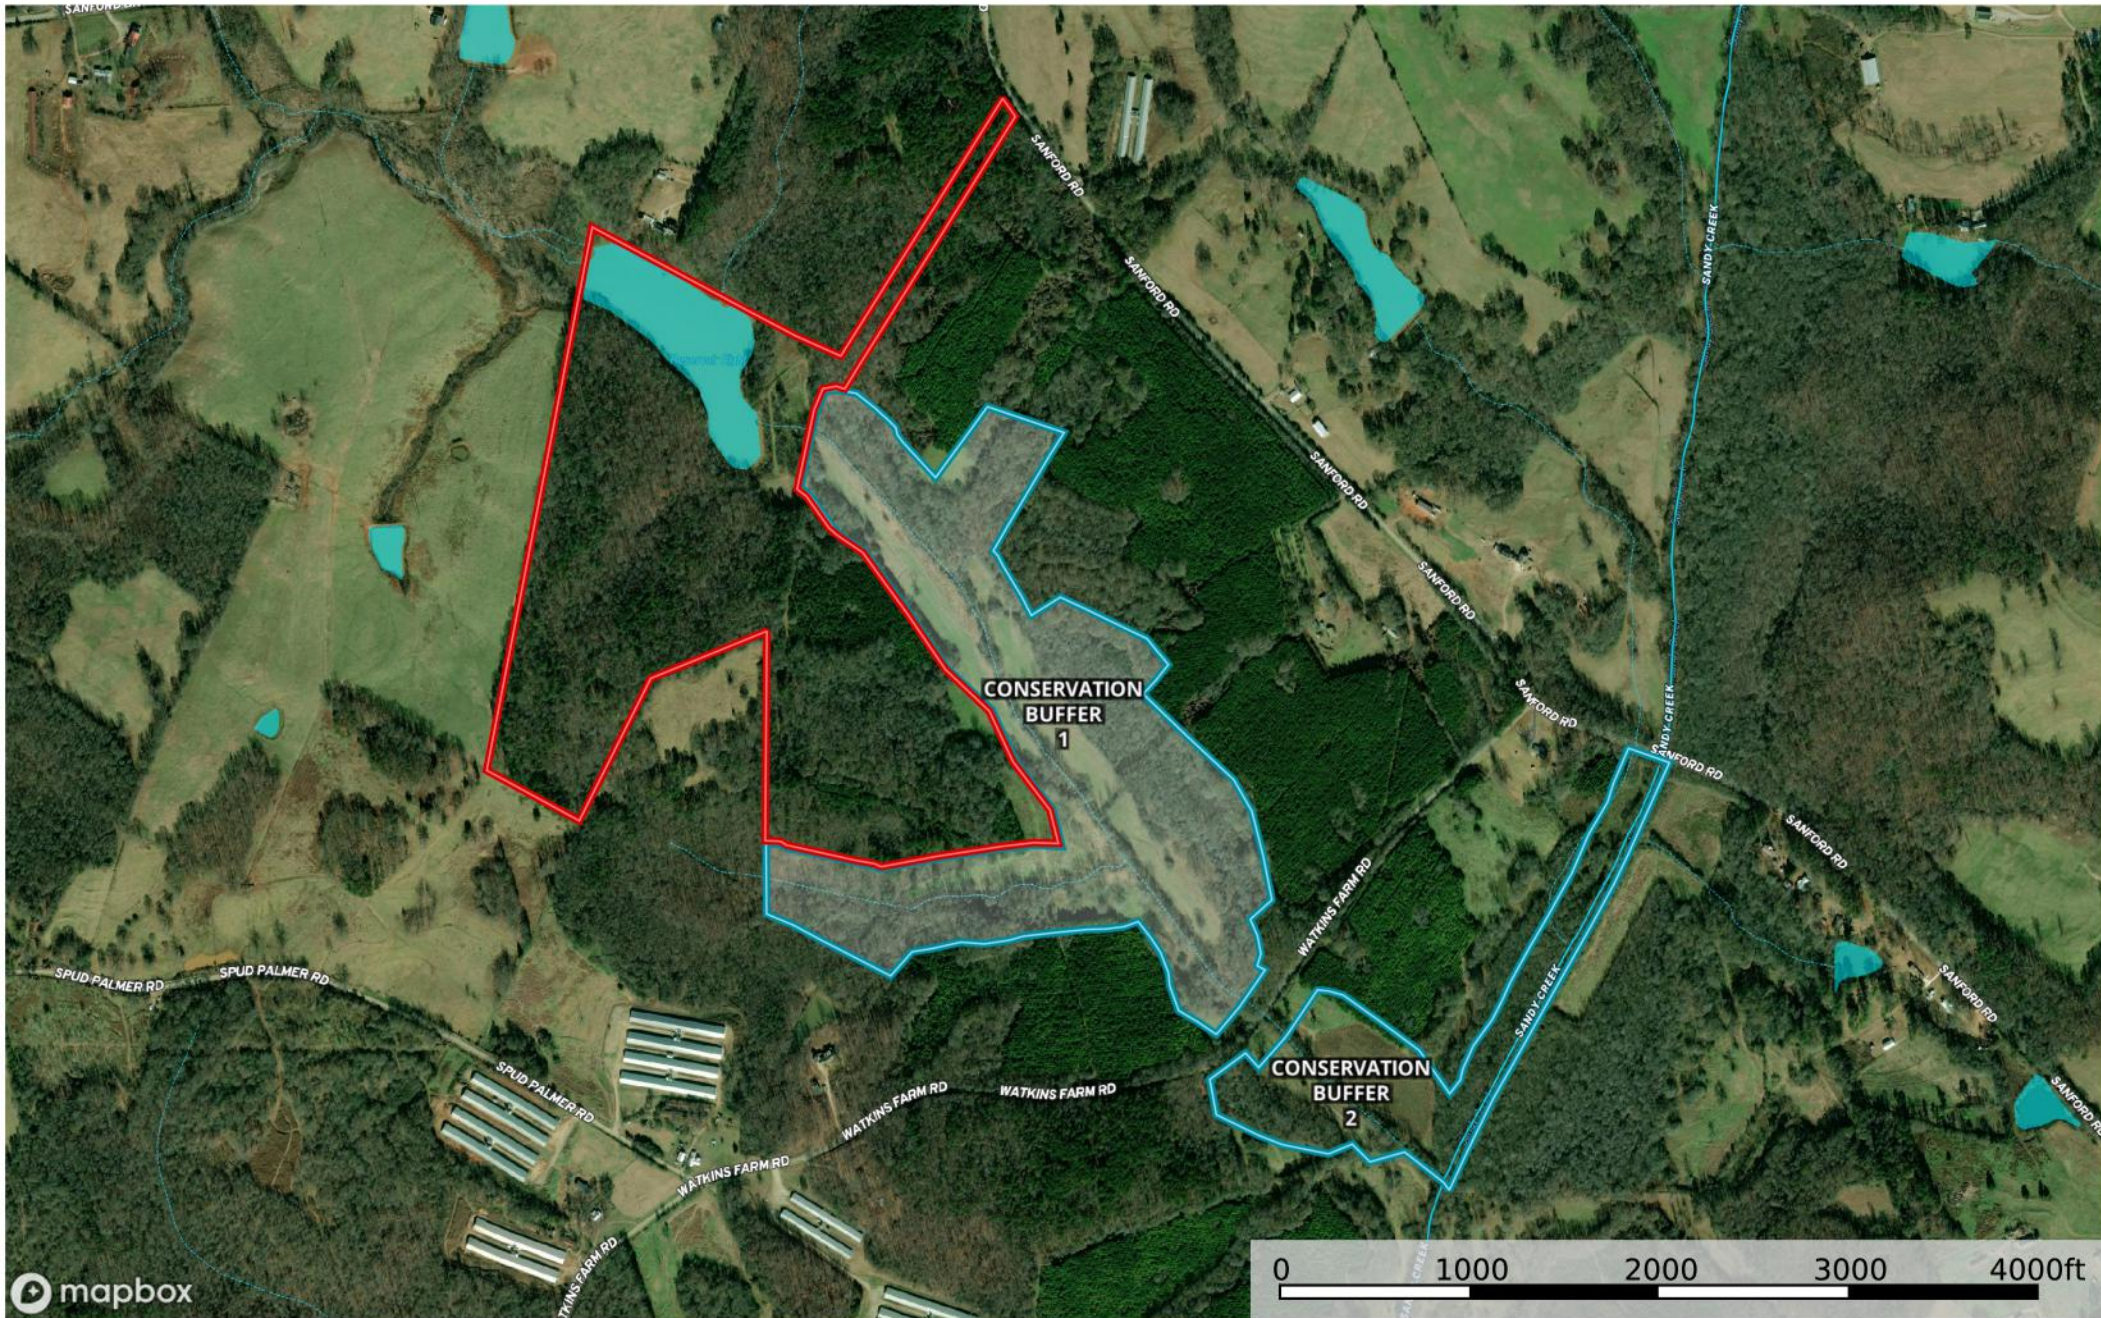

Sanford Road ~ Lake Tract (Aerial)

Jackson County, Georgia, 114.864 AC +/-

mapbox

- Boundary
- Conservation Buffer 1
- Conservation Buffer 2
- Stream, Intermittent
- River/Creek
- Water Body