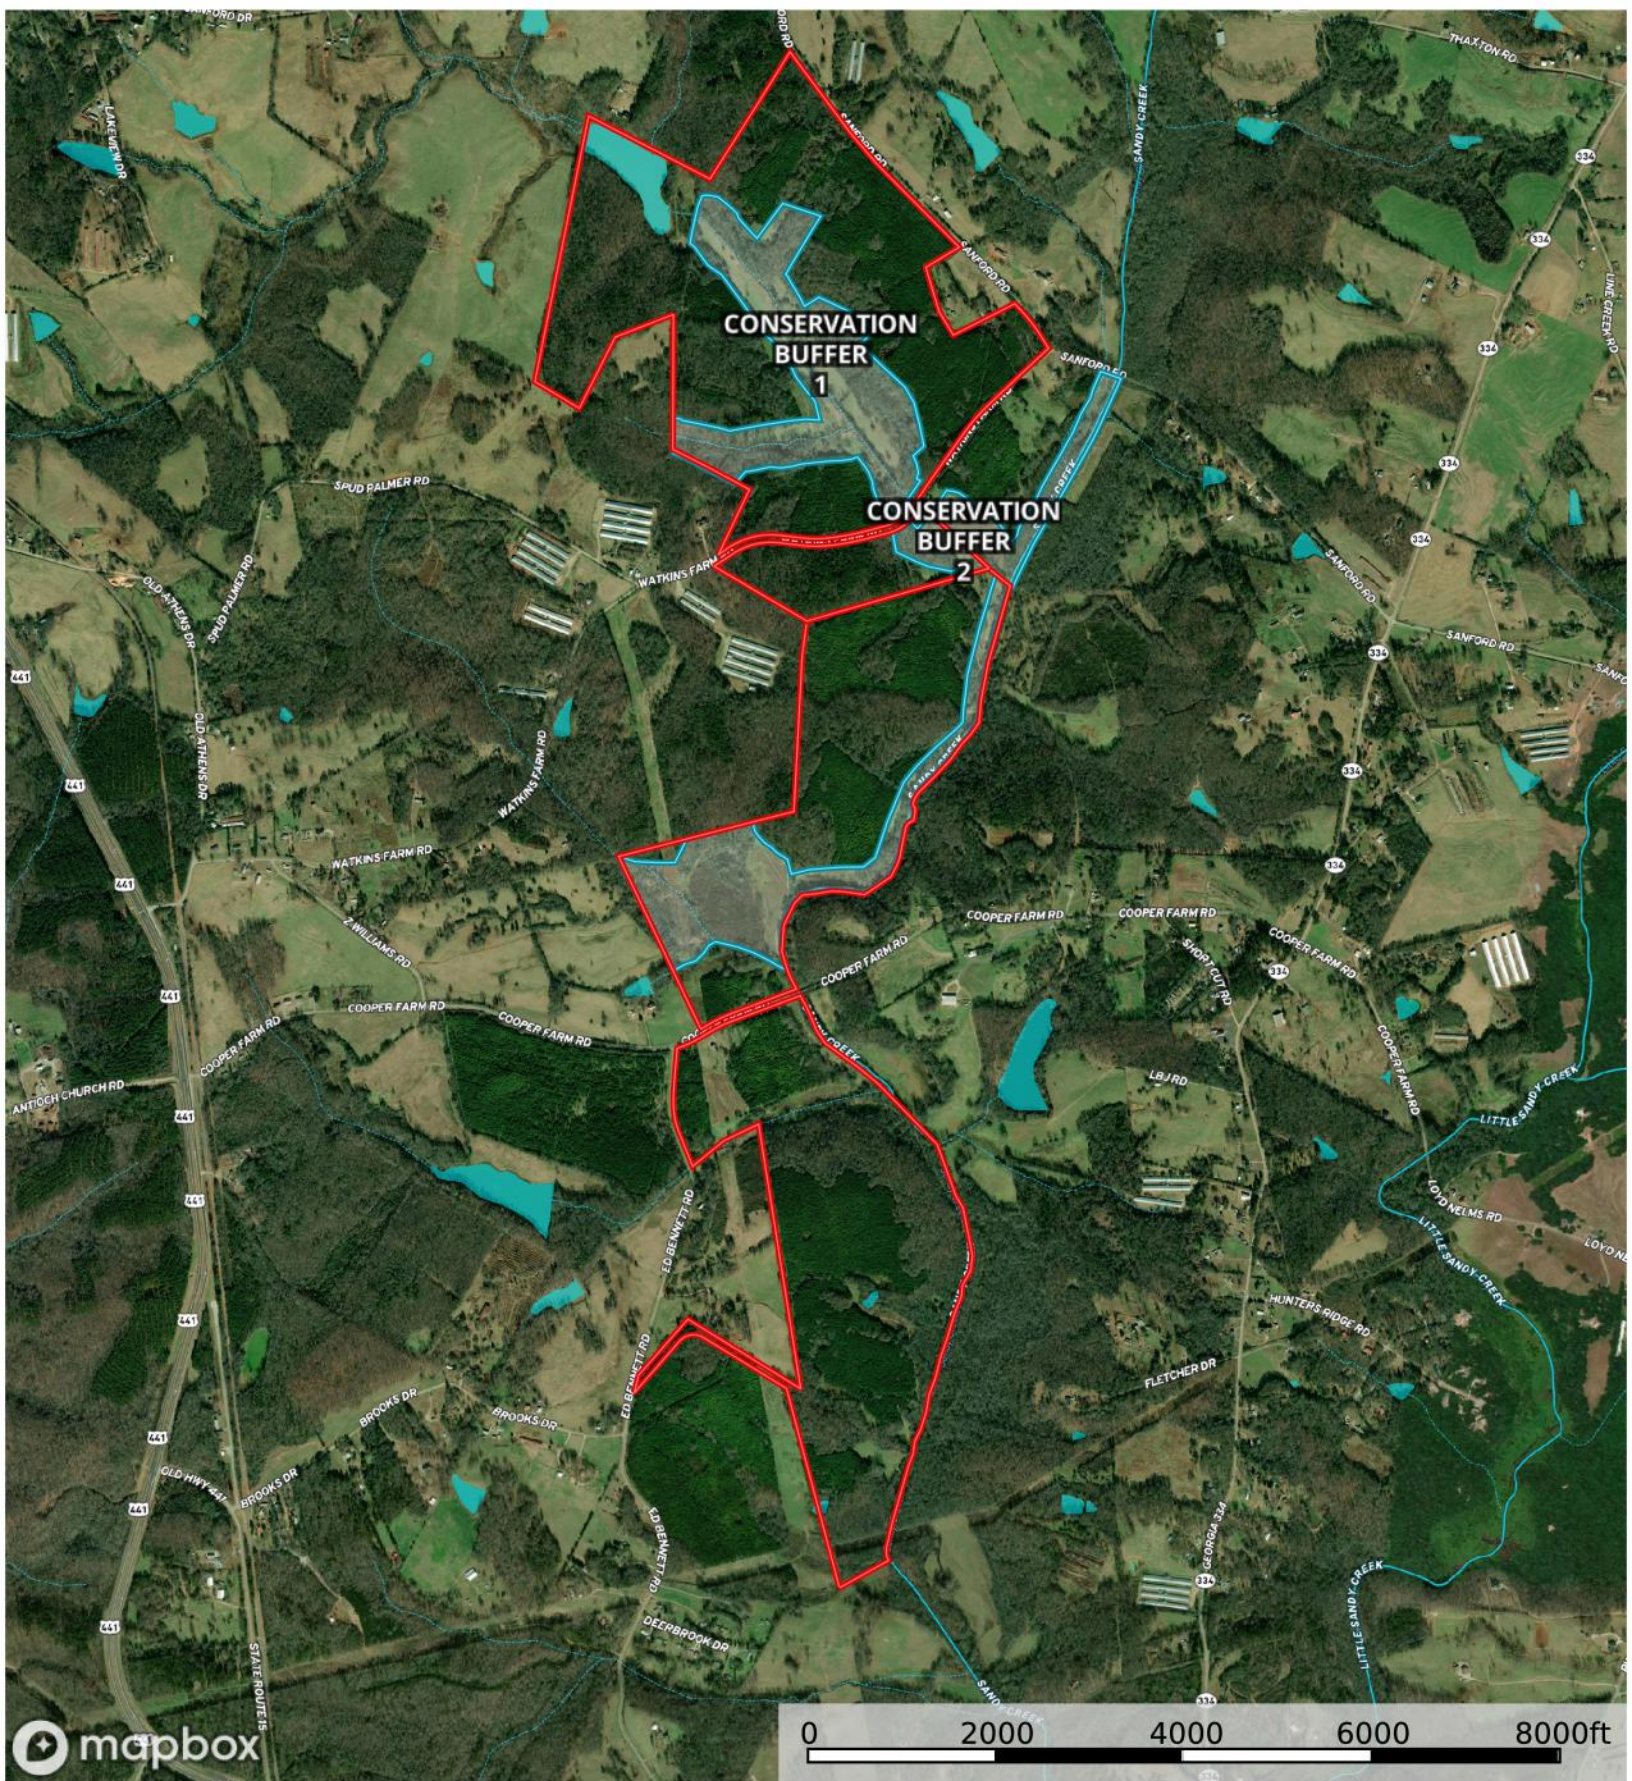

# Sanford & Cooper Farm Road - Aerial

Jackson County, Georgia, 600 AC +/-

mapbox

- Boundary
- Boundary
- Conservation Buffer 1
- Conservation Buffer 2
- Stream, Intermittent
- River/Creek
- Water Body