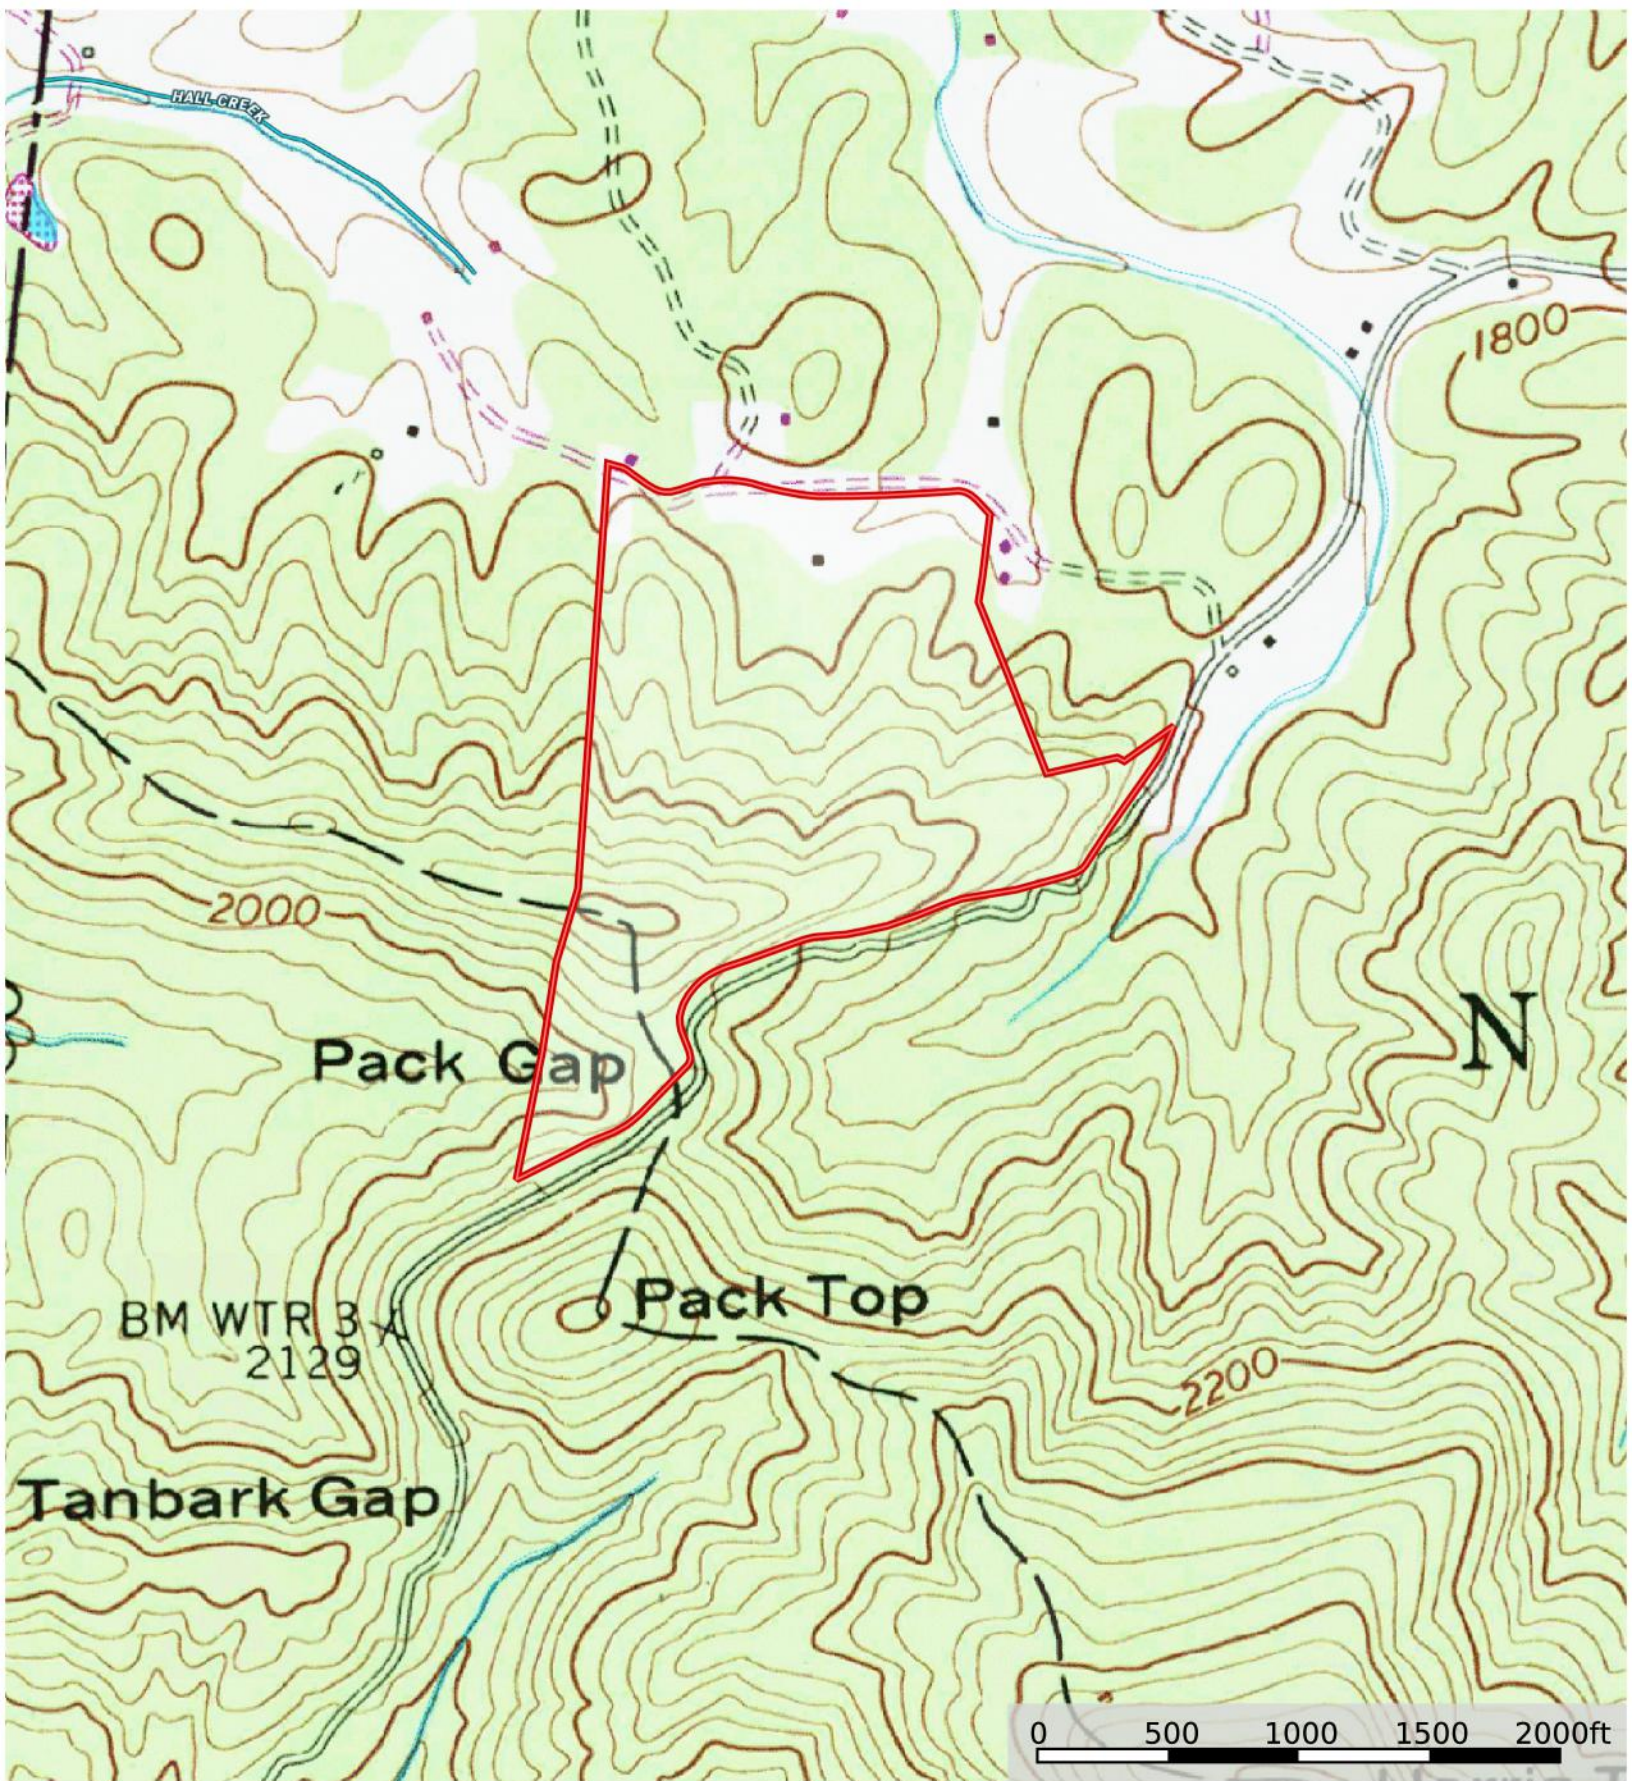

353 Hamby Road & Pack Mountain Road - Topography

Cherokee County, North Carolina, 77.93 AC +/-

-  Boundary - 77.93 Acres
-  Stream, Intermittent
-  River/Creek
-  Water Body