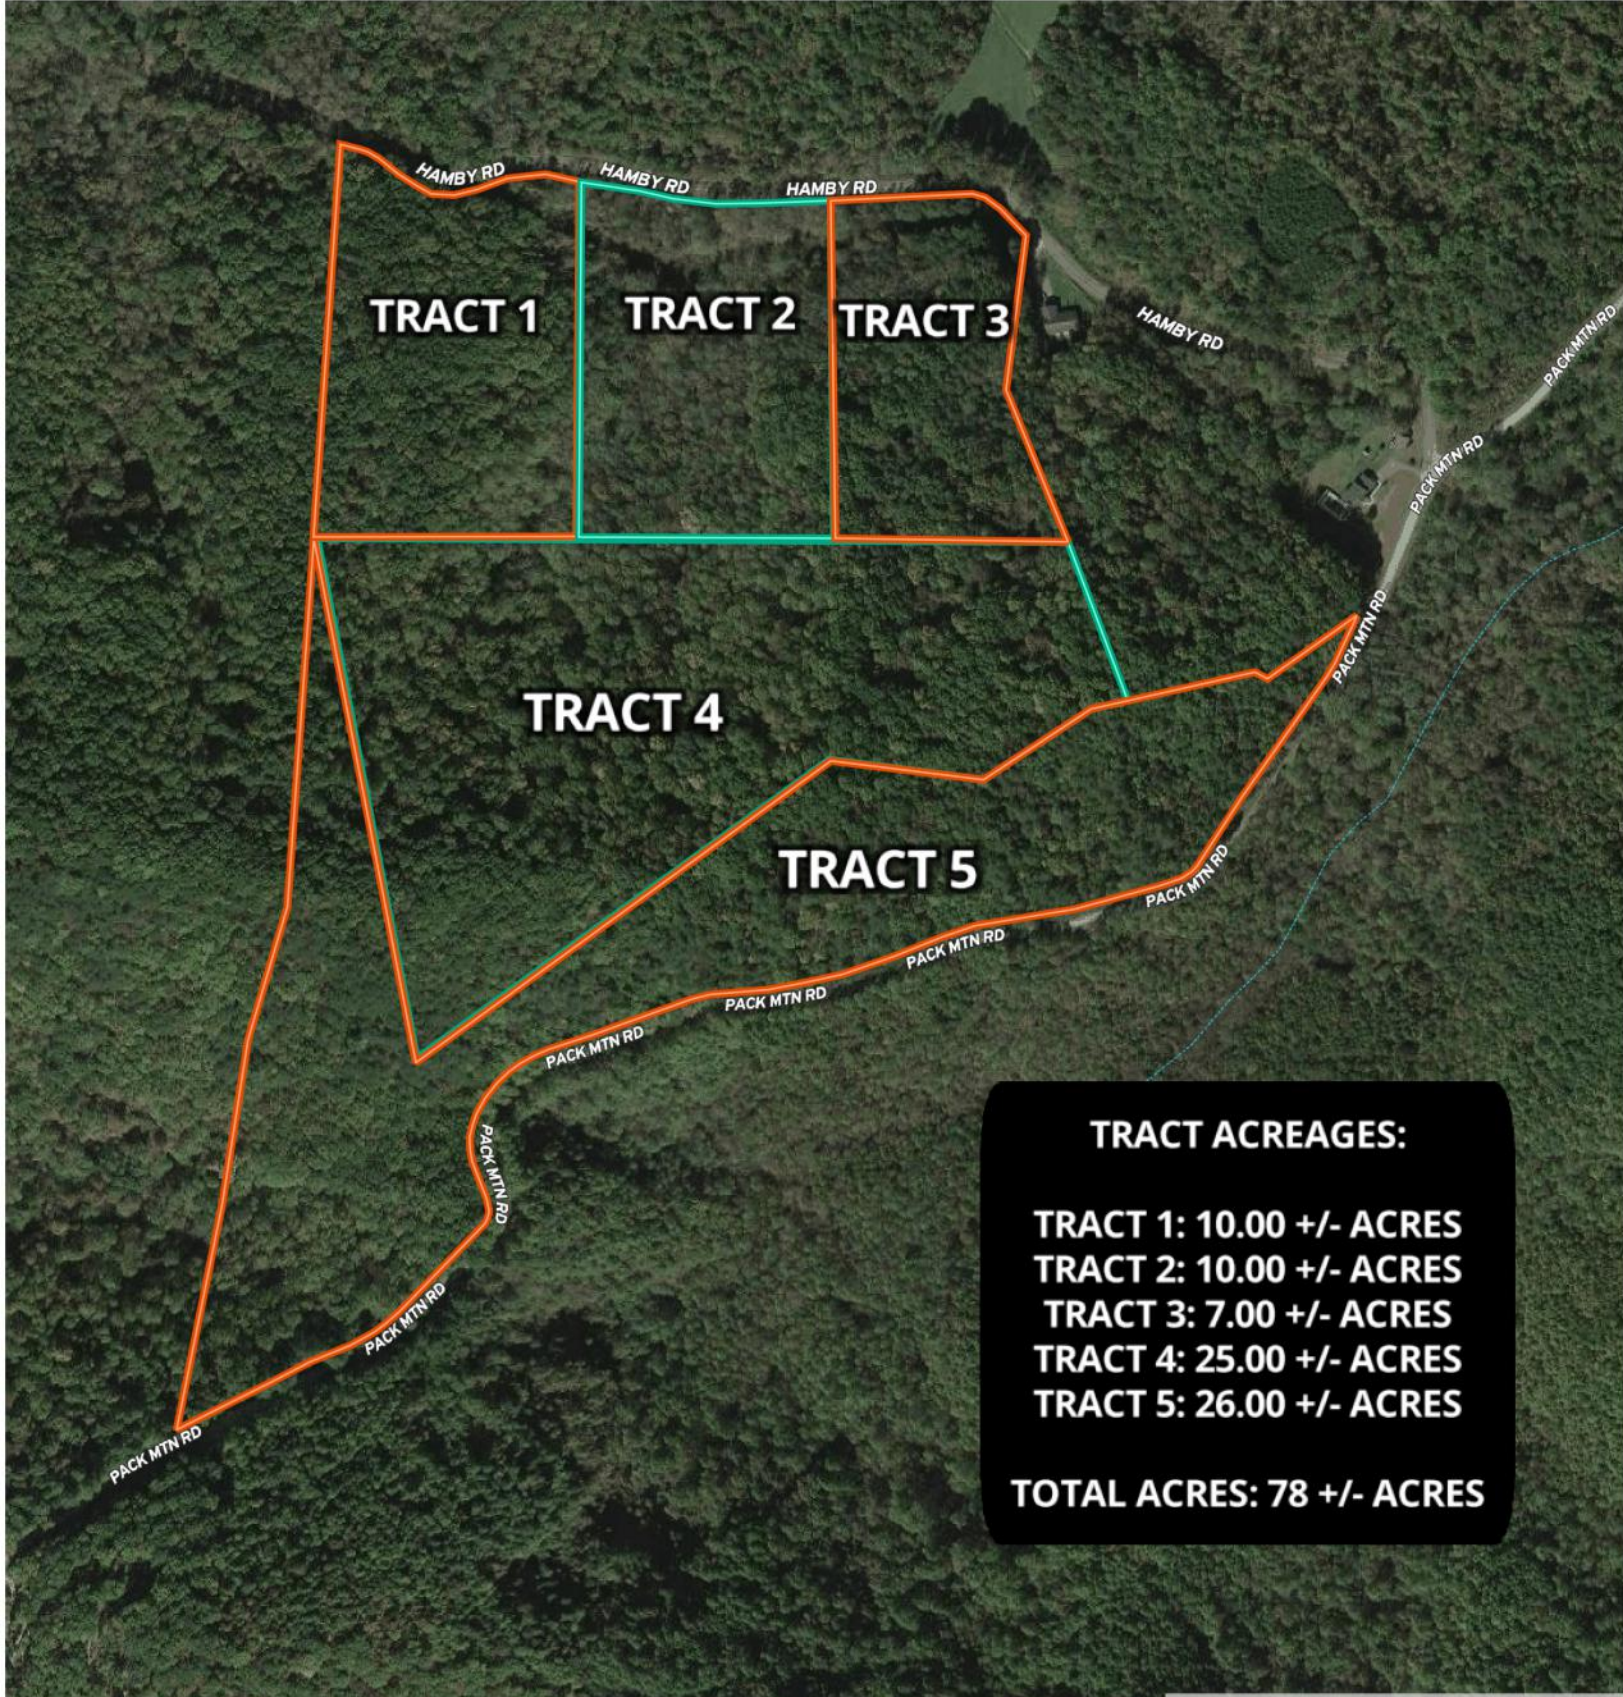

**353 Hamby Road & Pack Mountain Road - Aerial**  
Cherokee County, North Carolina, 78 AC +/-

Imagery ©2022 Maxar Technologies, U.S. Geological Survey, USDA/NRCS/USFS

- Tract 3
- Tract 2
- Tract 1
- Tract 5
- Tract 4
- Stream, Intermittent
- River/Creek
- Water Body