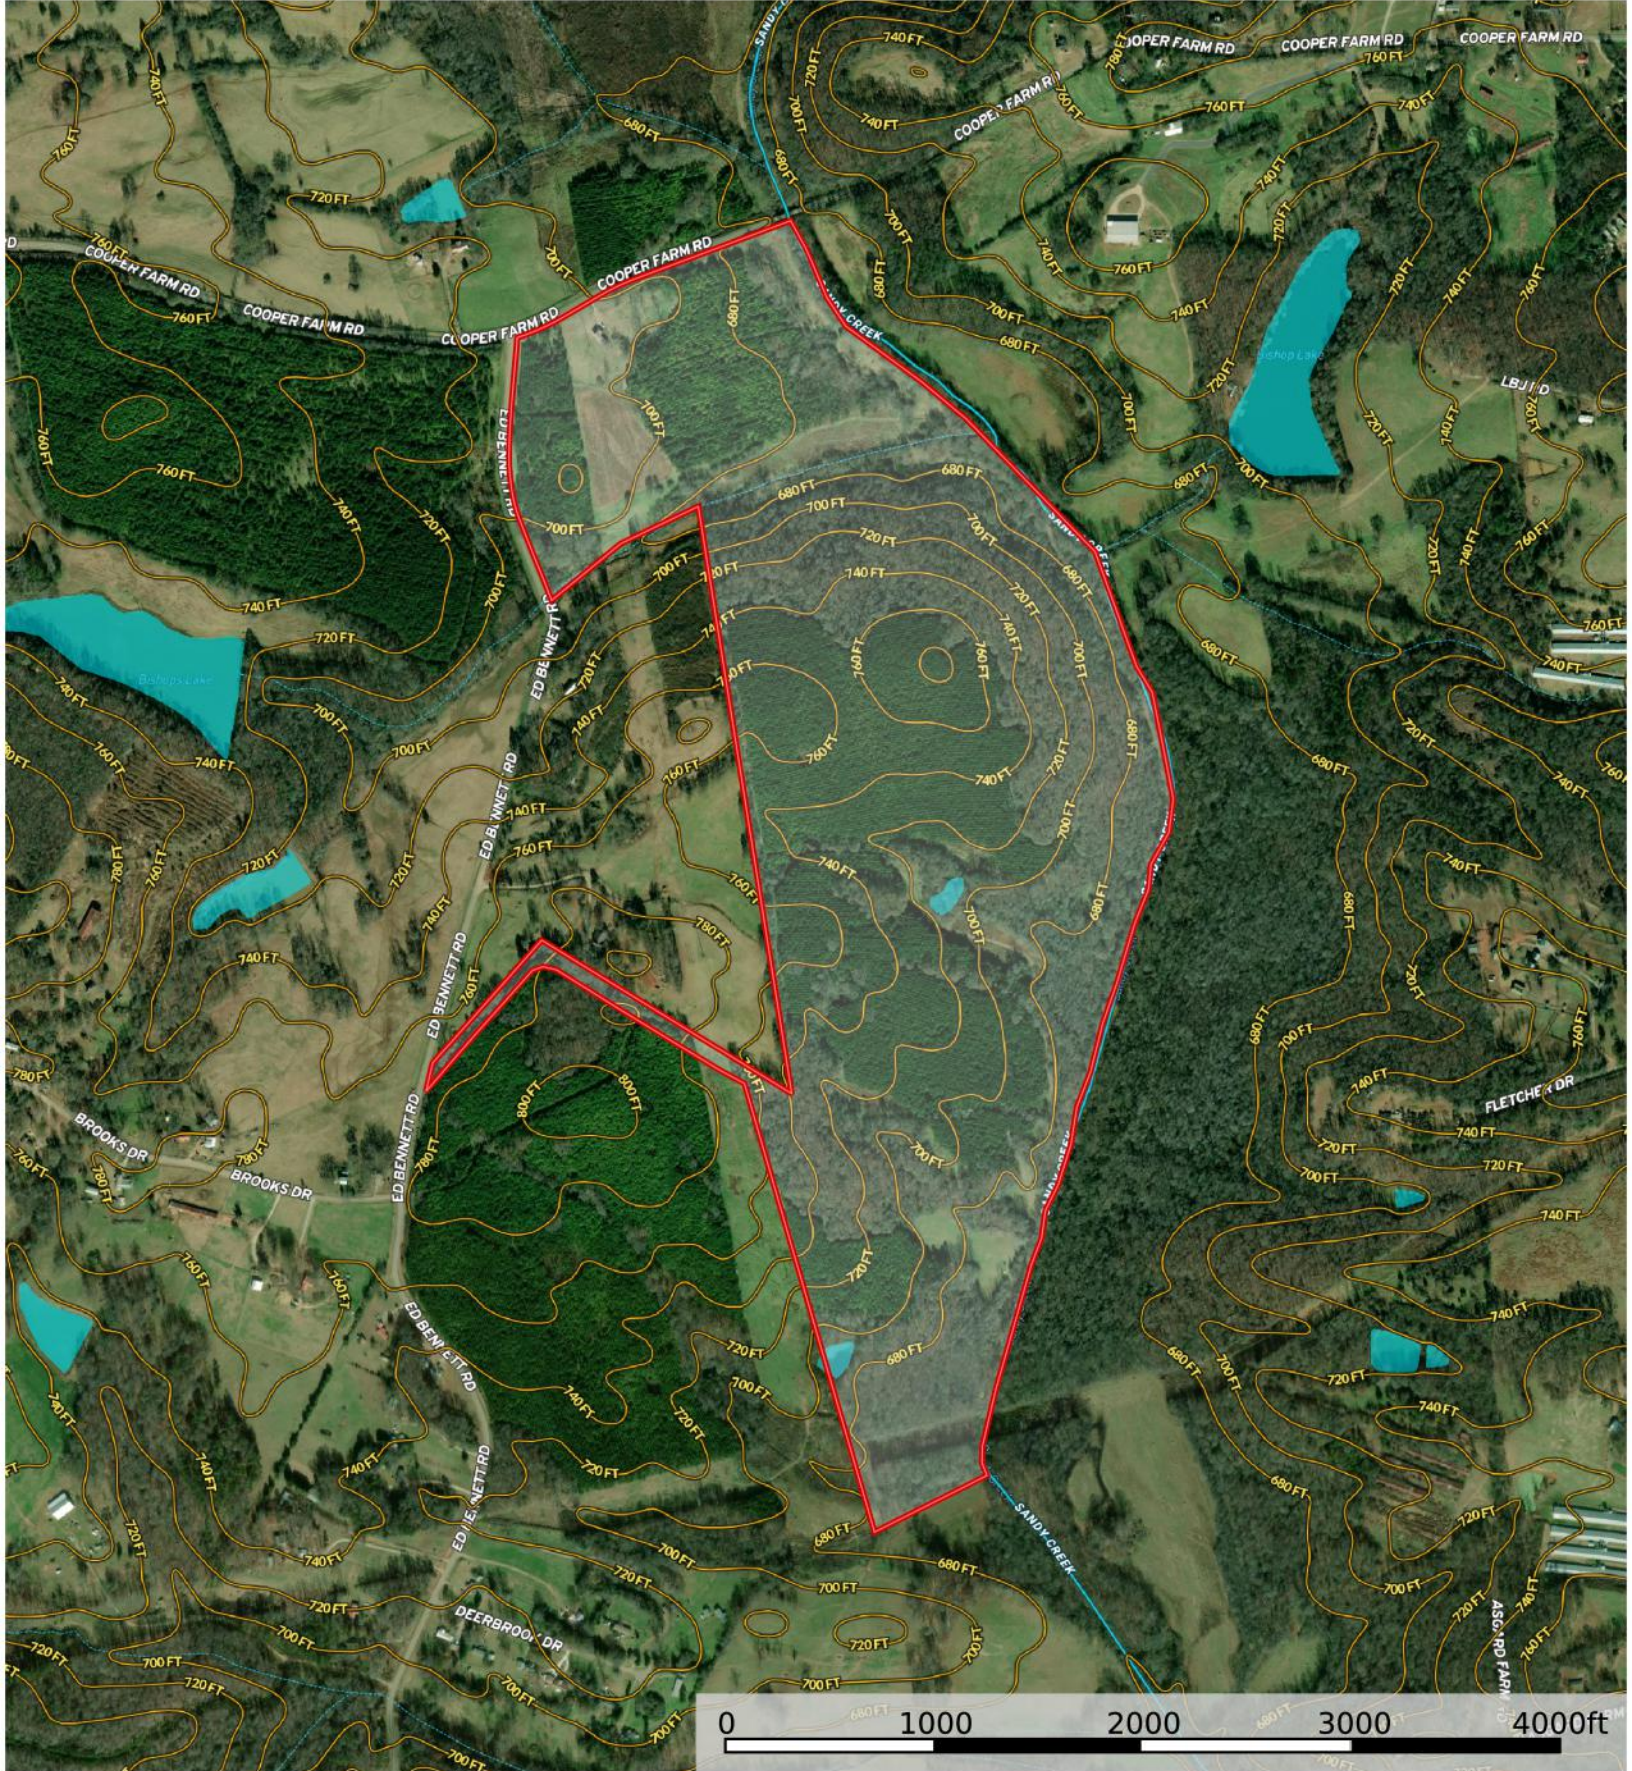

# 1196 Cooper Farm Road - Contour Lines Map

Jackson County, Georgia, 224.47 AC +/-

- Boundary
- Stream, Intermittent
- River/Creek
- Water Body