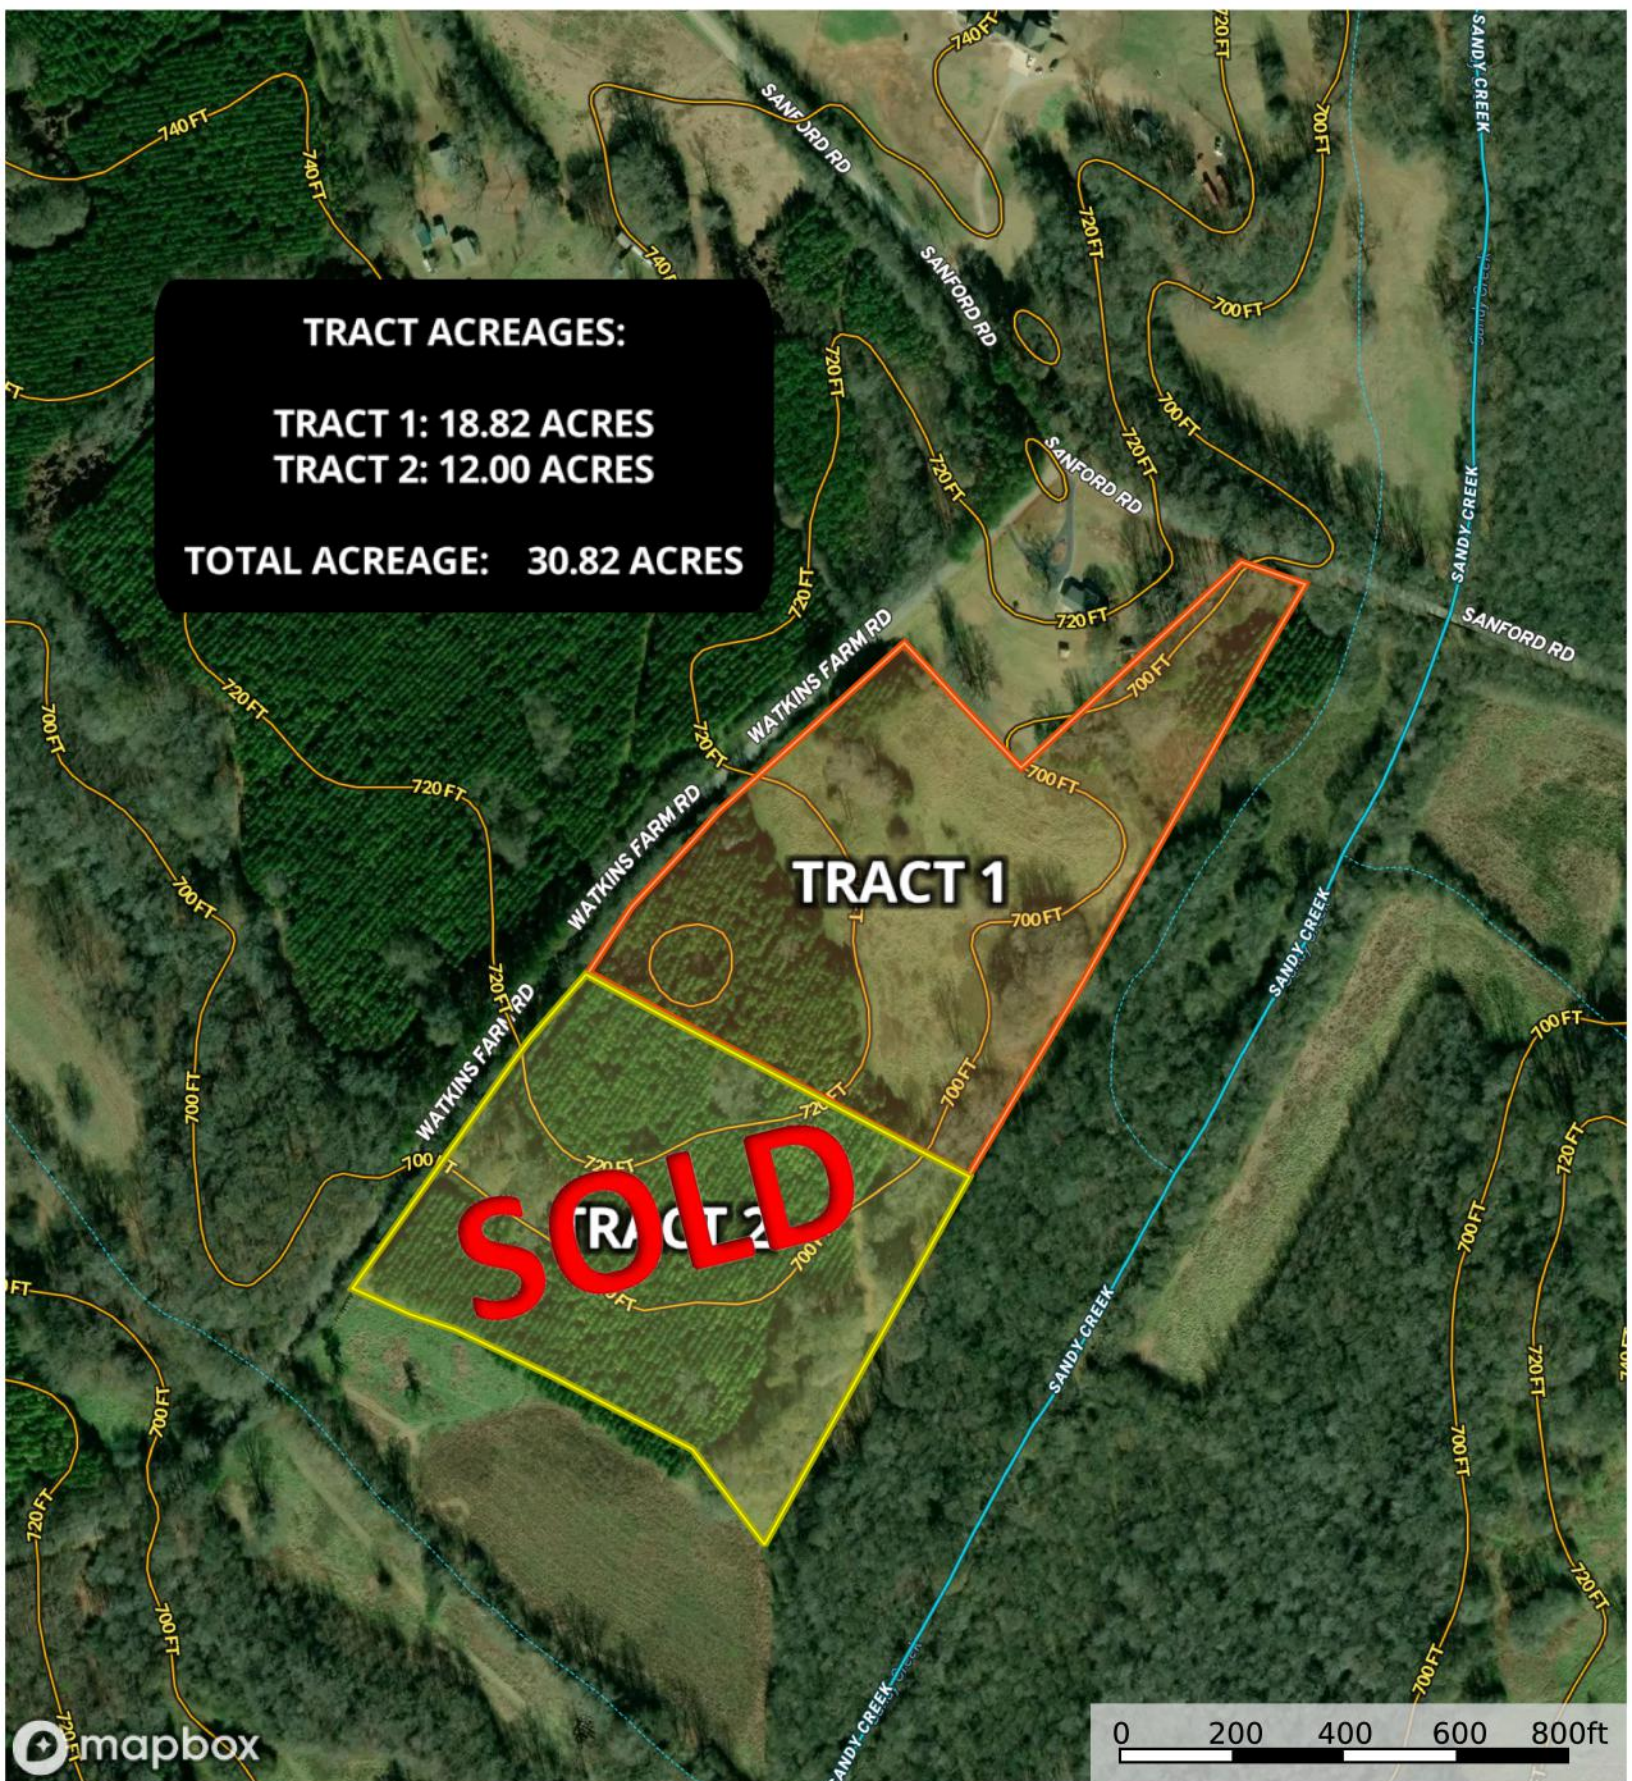

# Sanford Road & Watkins Farm Road ~ Contour Lines Map

Jackson County, Georgia, 30.82 AC +/-

**TRACT ACREAGES:**  
**TRACT 1: 18.82 ACRES**  
**TRACT 2: 12.00 ACRES**  
**TOTAL ACREAGE: 30.82 ACRES**

- Tract 2
- Tract 1
- Stream, Intermittent
- River/Creek
- Water Body