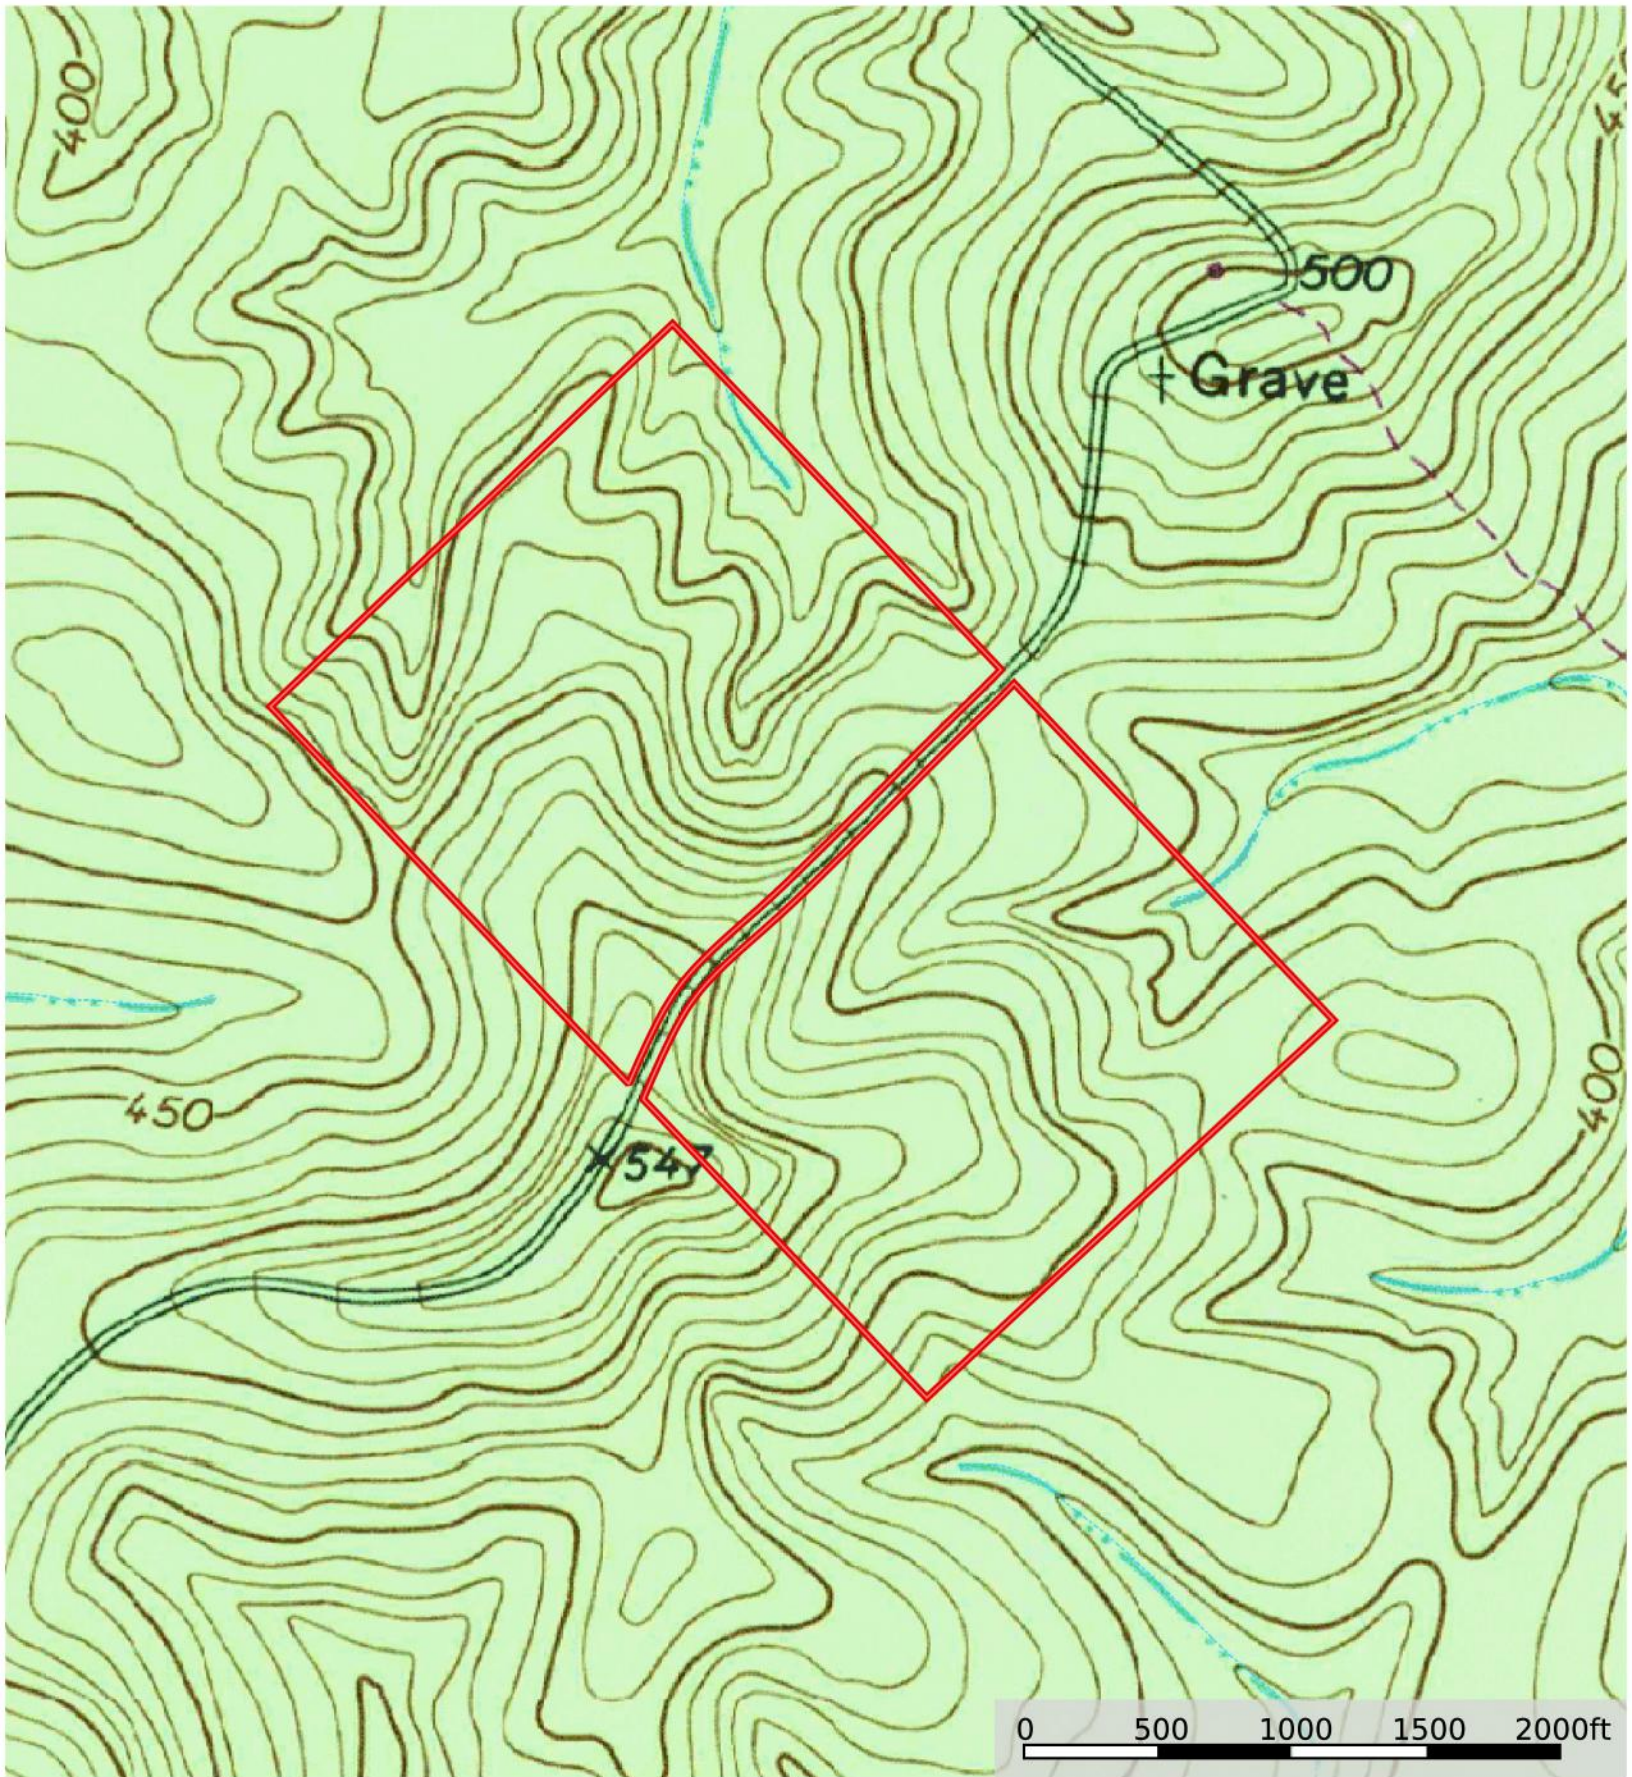

Georgia Kaolin Road - Topography Map  
Twiggs County, Georgia, 119.36 AC +/-

-  Boundary
-  Stream, Intermittent
-  River/Creek
-  Water Body