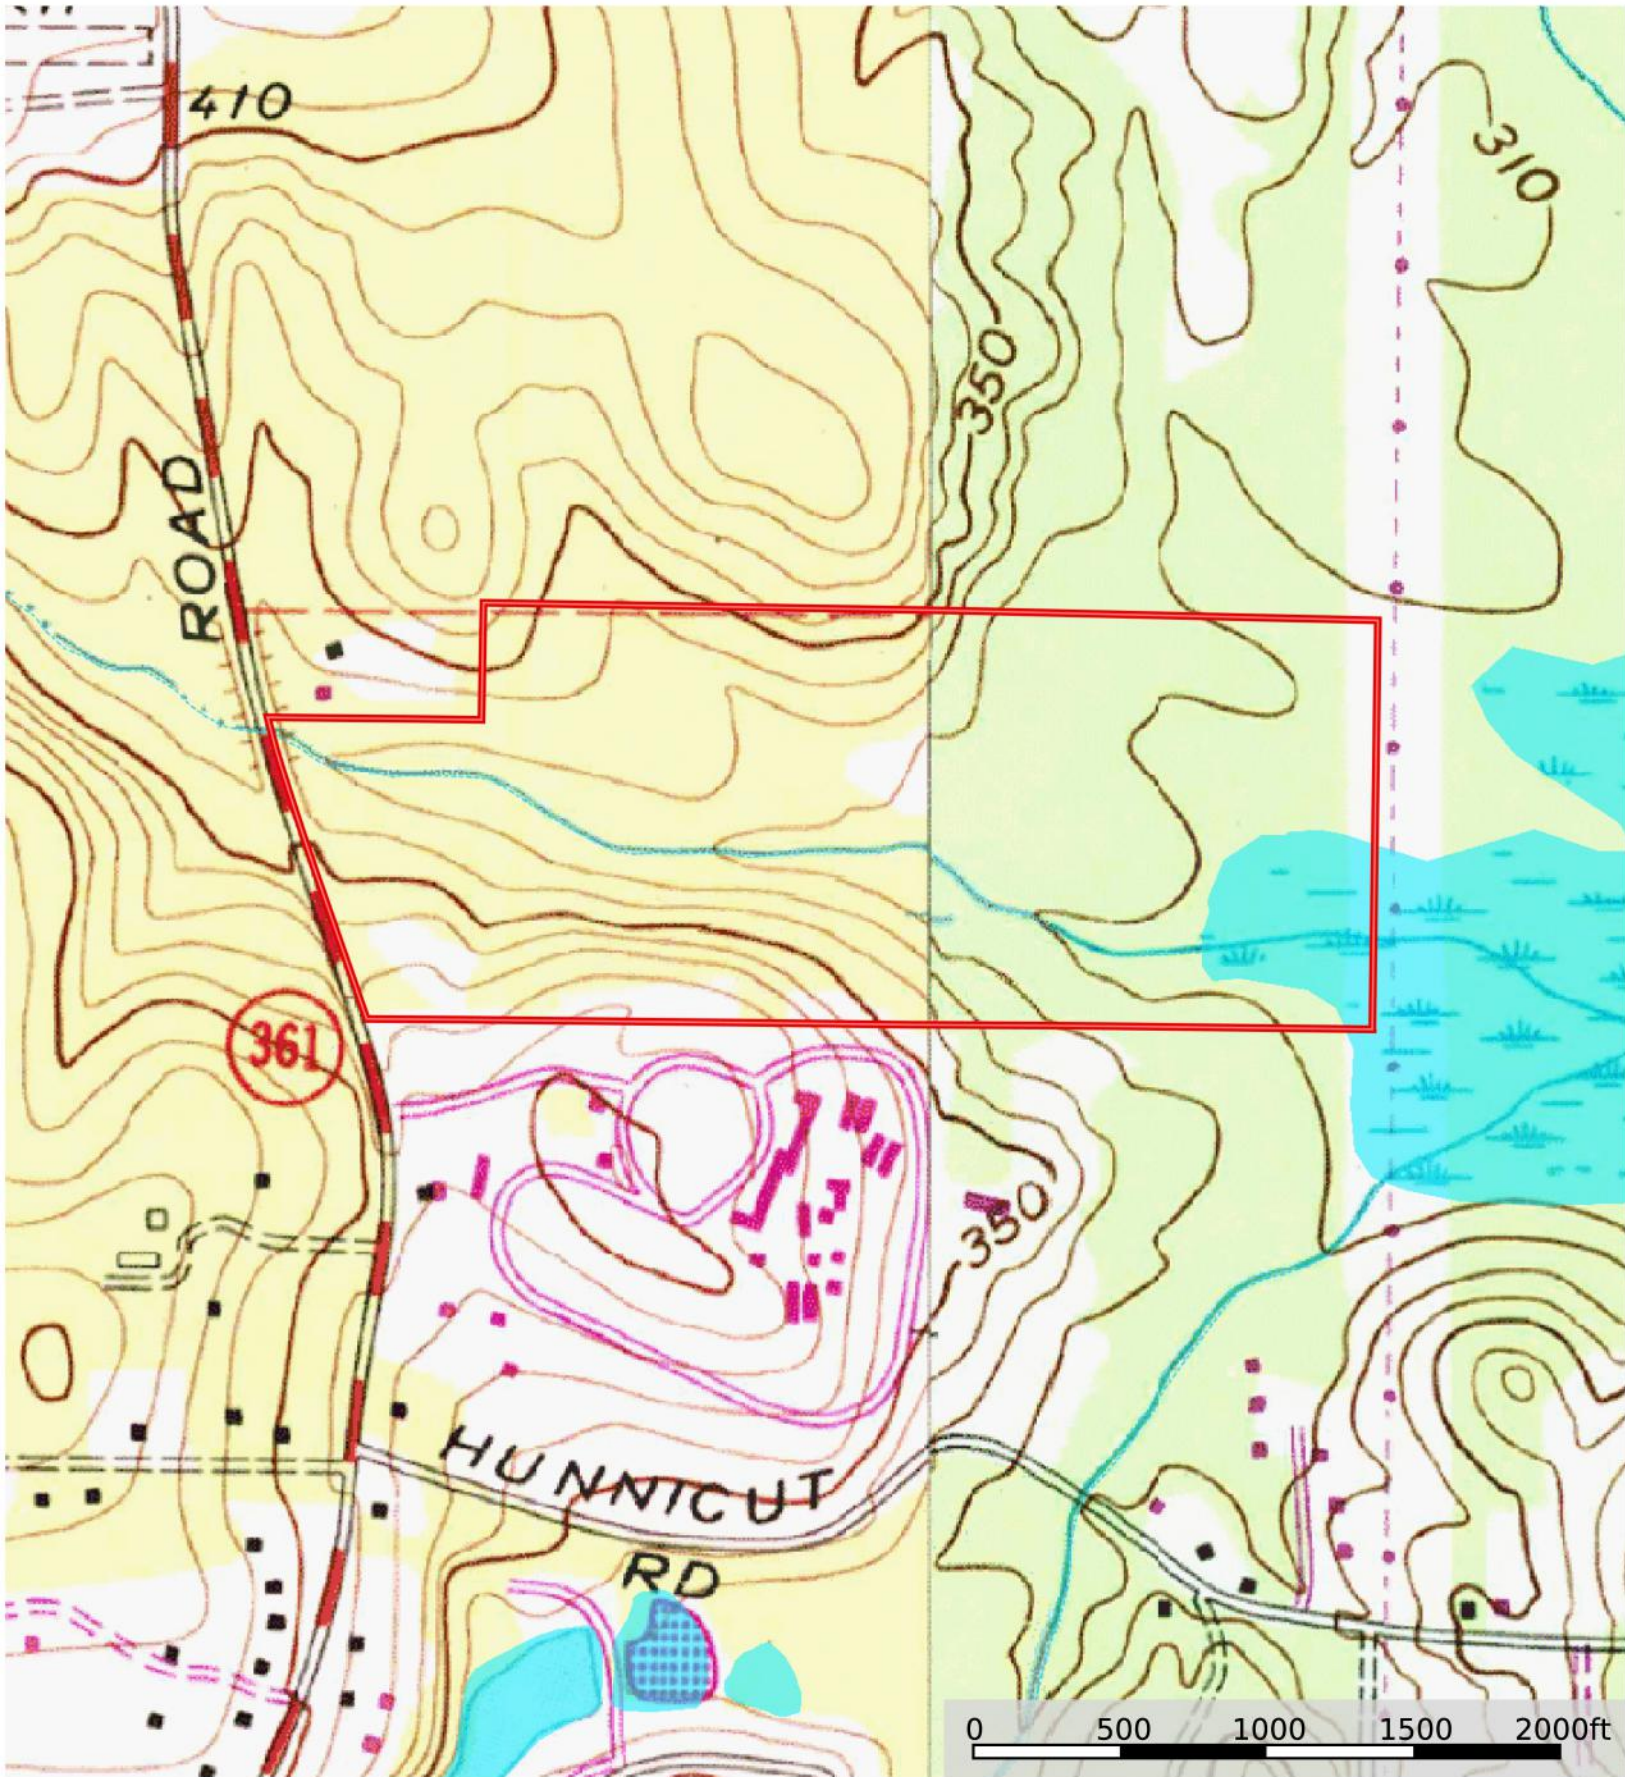

4476 Fulton Mill Road - Aerial
Bibb County, Georgia, 82.12 AC +/-

- Boundary
- Stream, Intermittent
- River/Creek
- Water Body