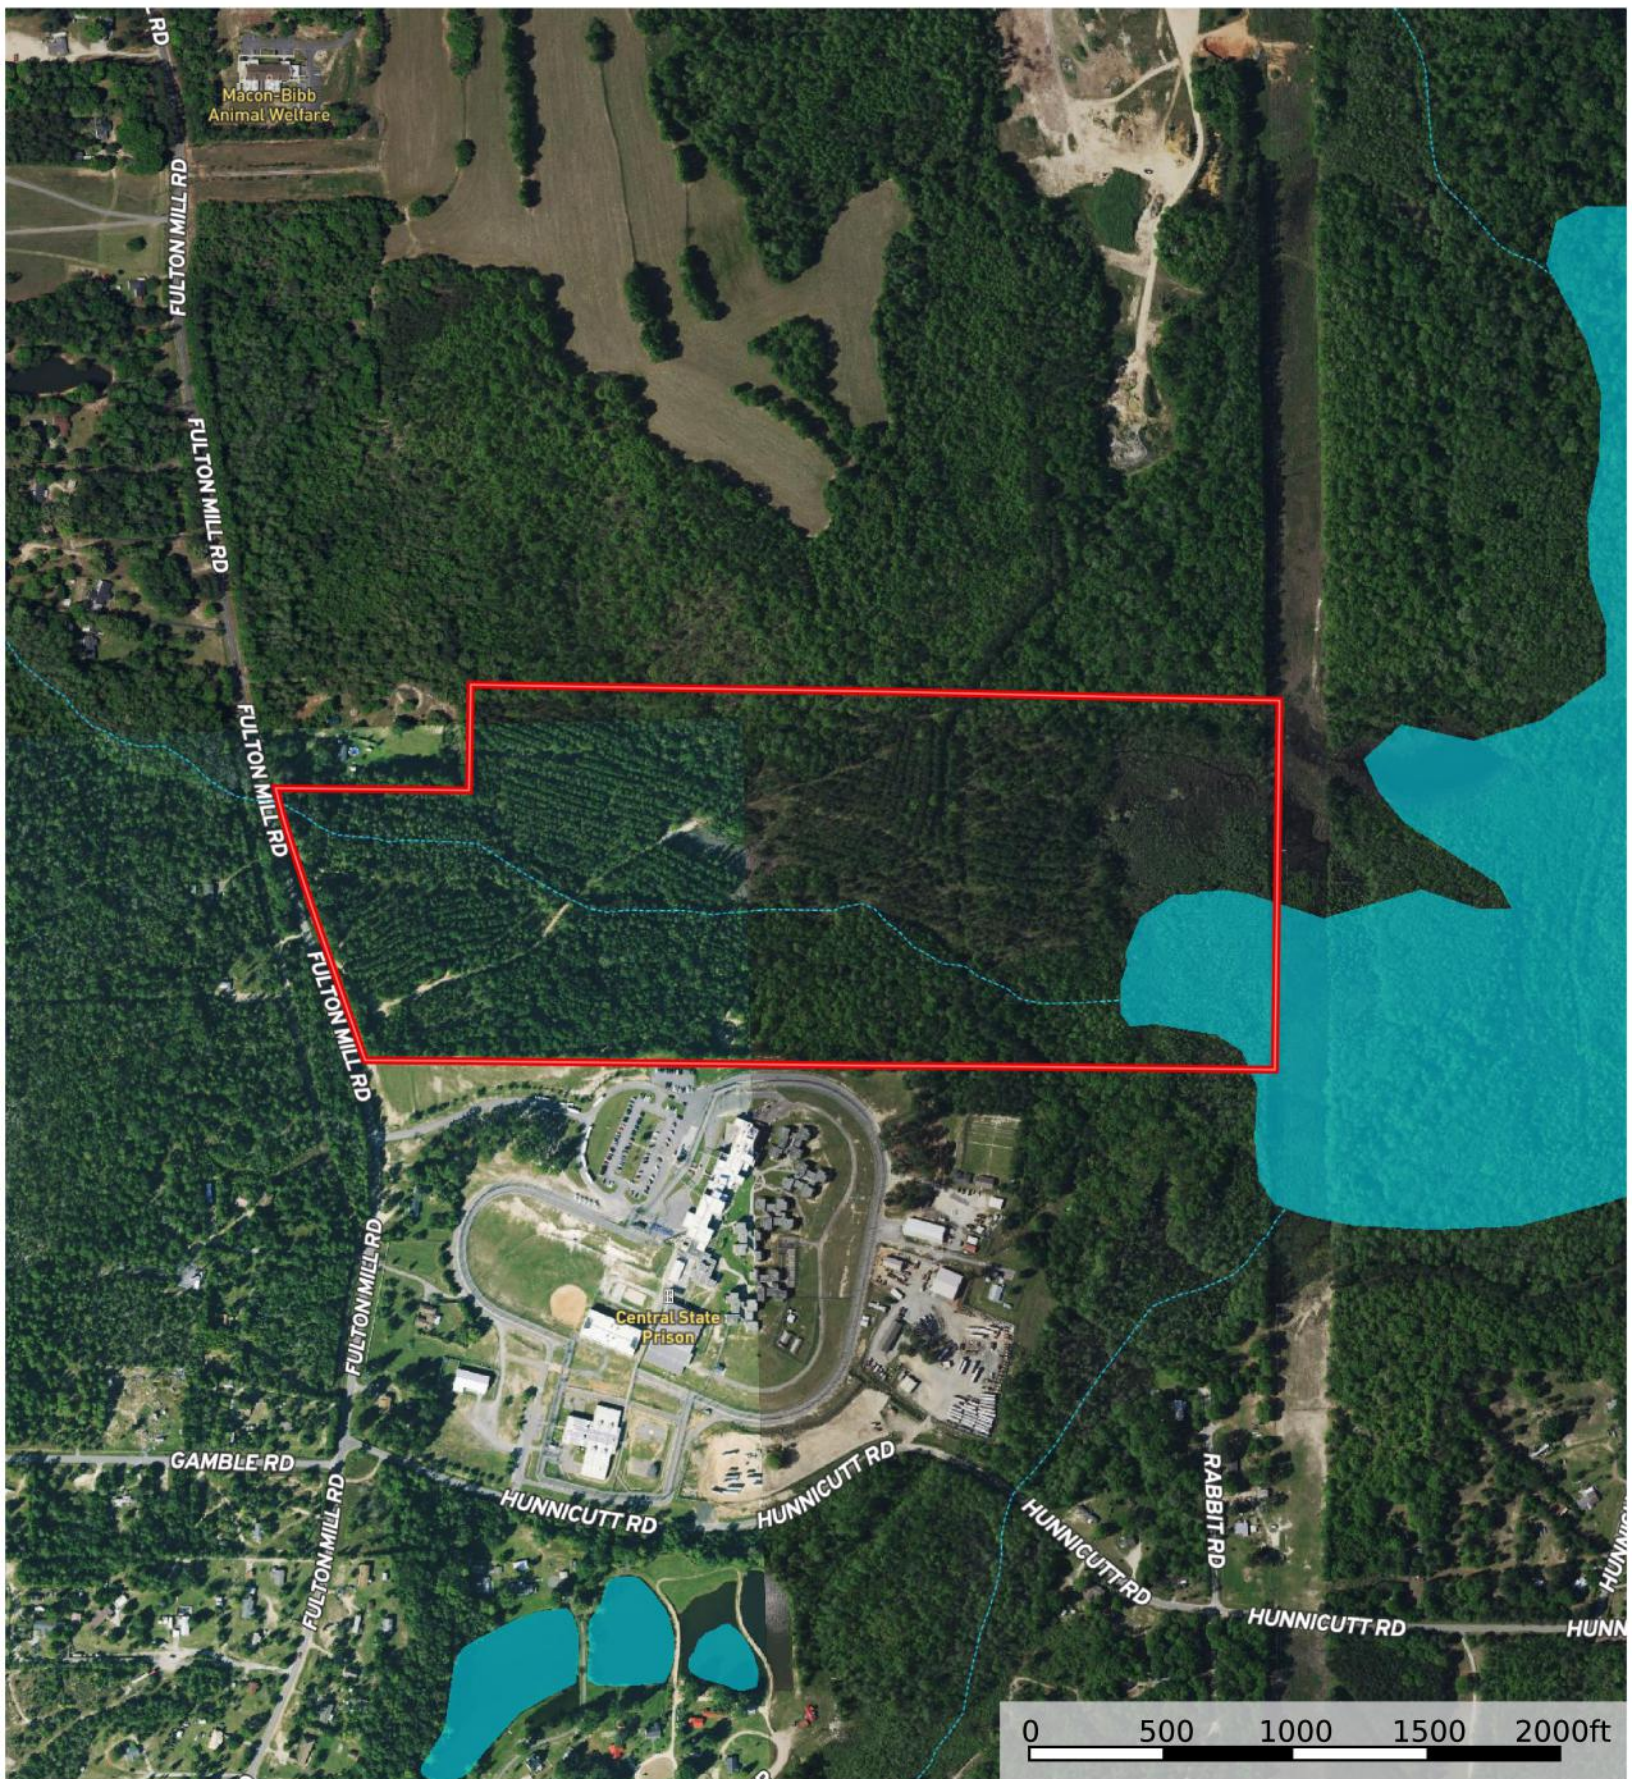

4476 Fulton Mill Road - Aerial
Bibb County, Georgia, 82.12 AC +/-

-  Boundary
-  Stream, Intermittent
-  River/Creek
-  Water Body