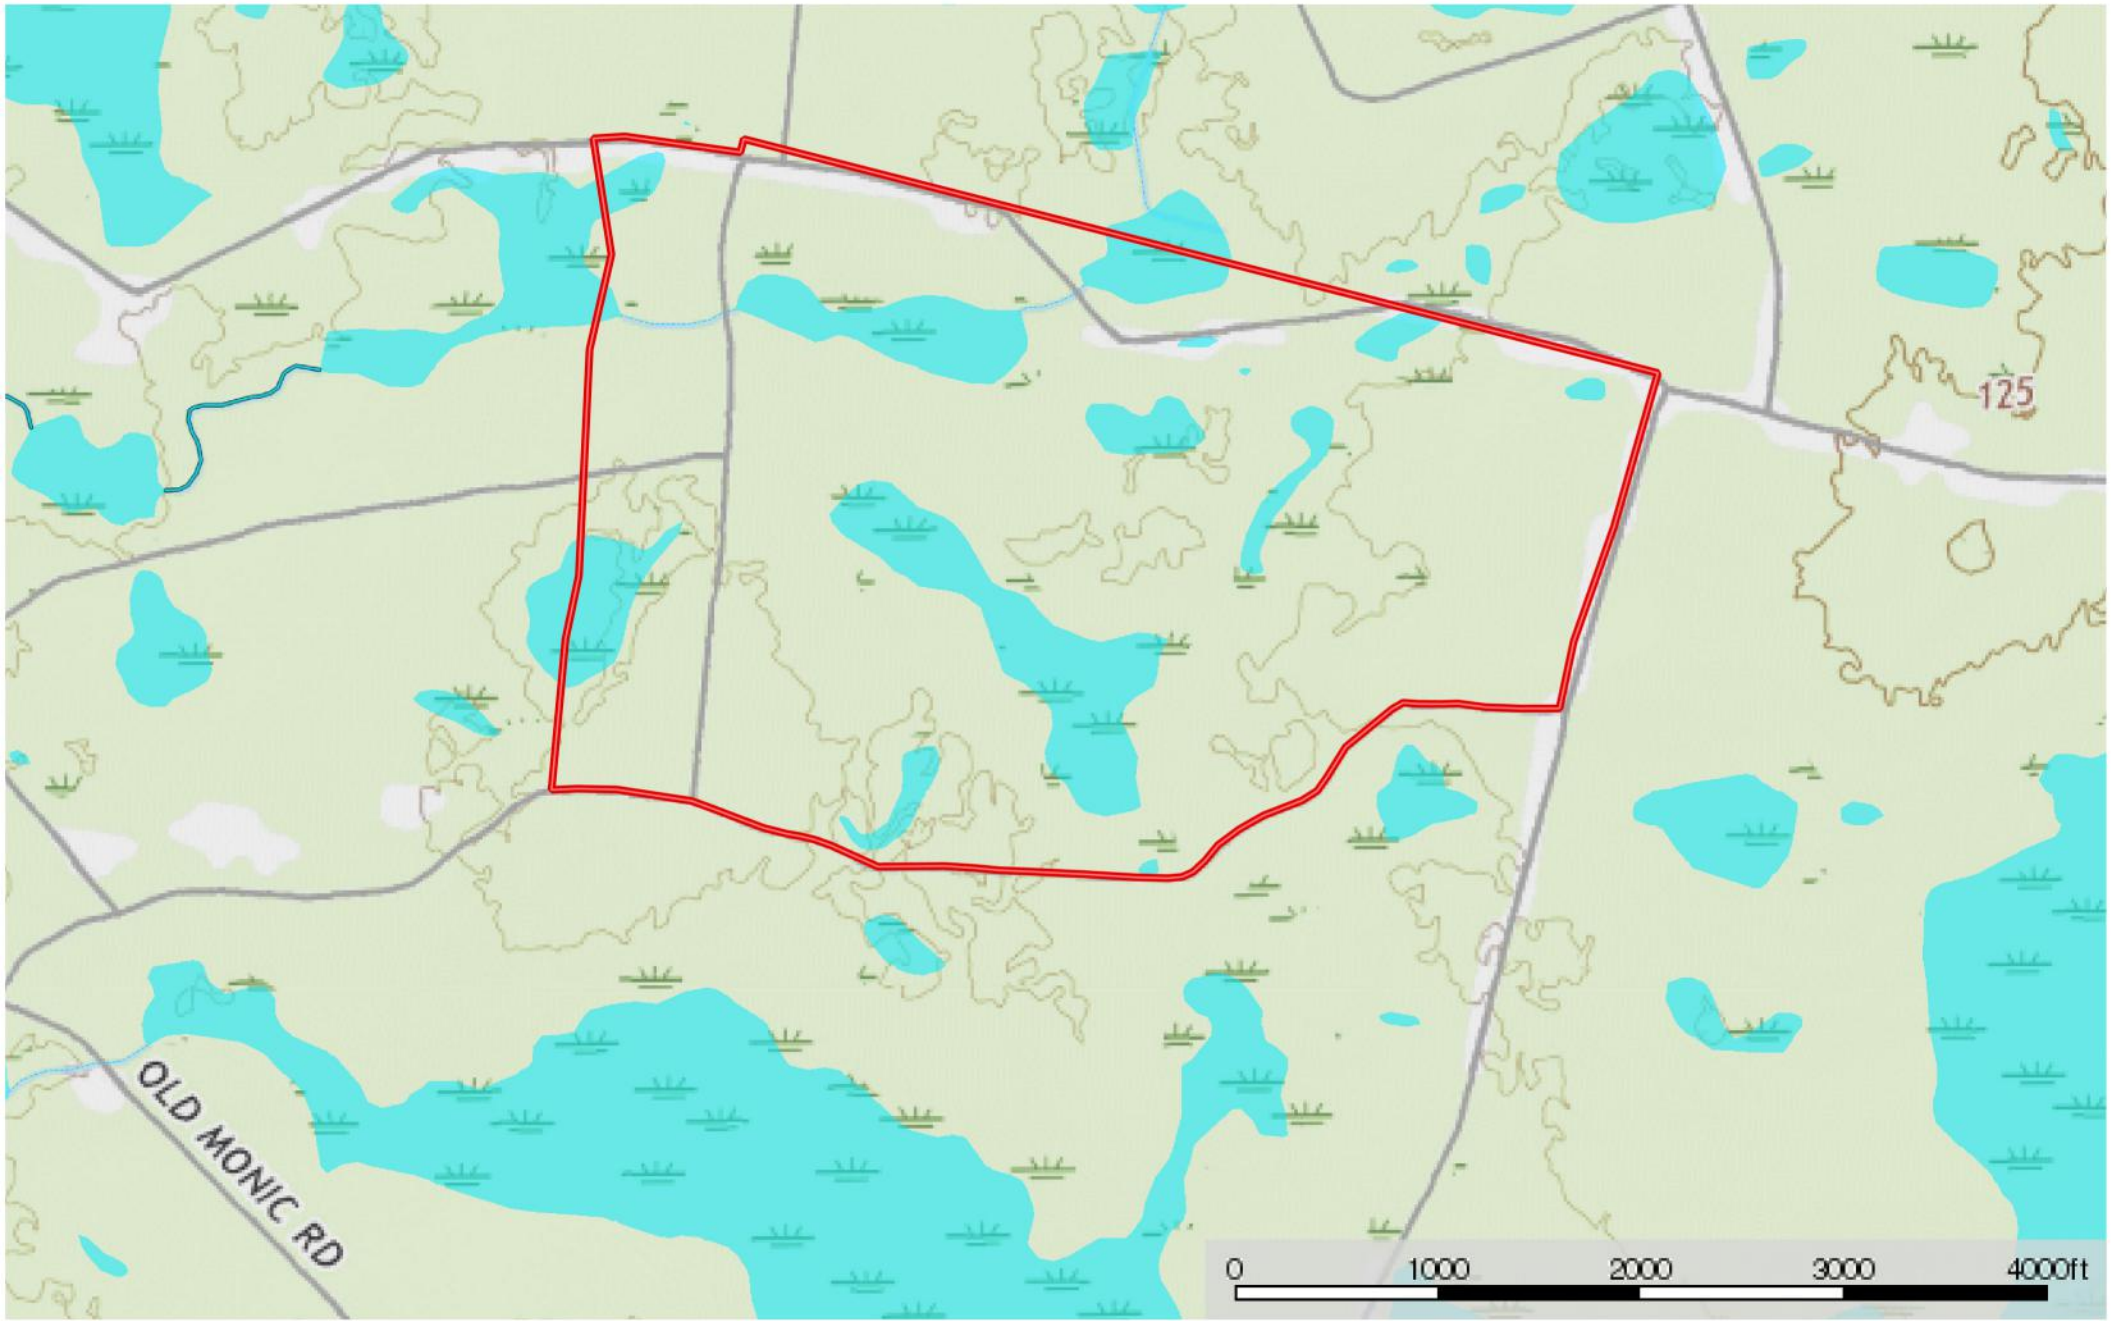

Old Moniac Road ~ Topography Map

Charlton County, Georgia, 208.25 AC +/-

-  Boundary
-  Stream, Intermittent
-  River/Creek
-  Water Body