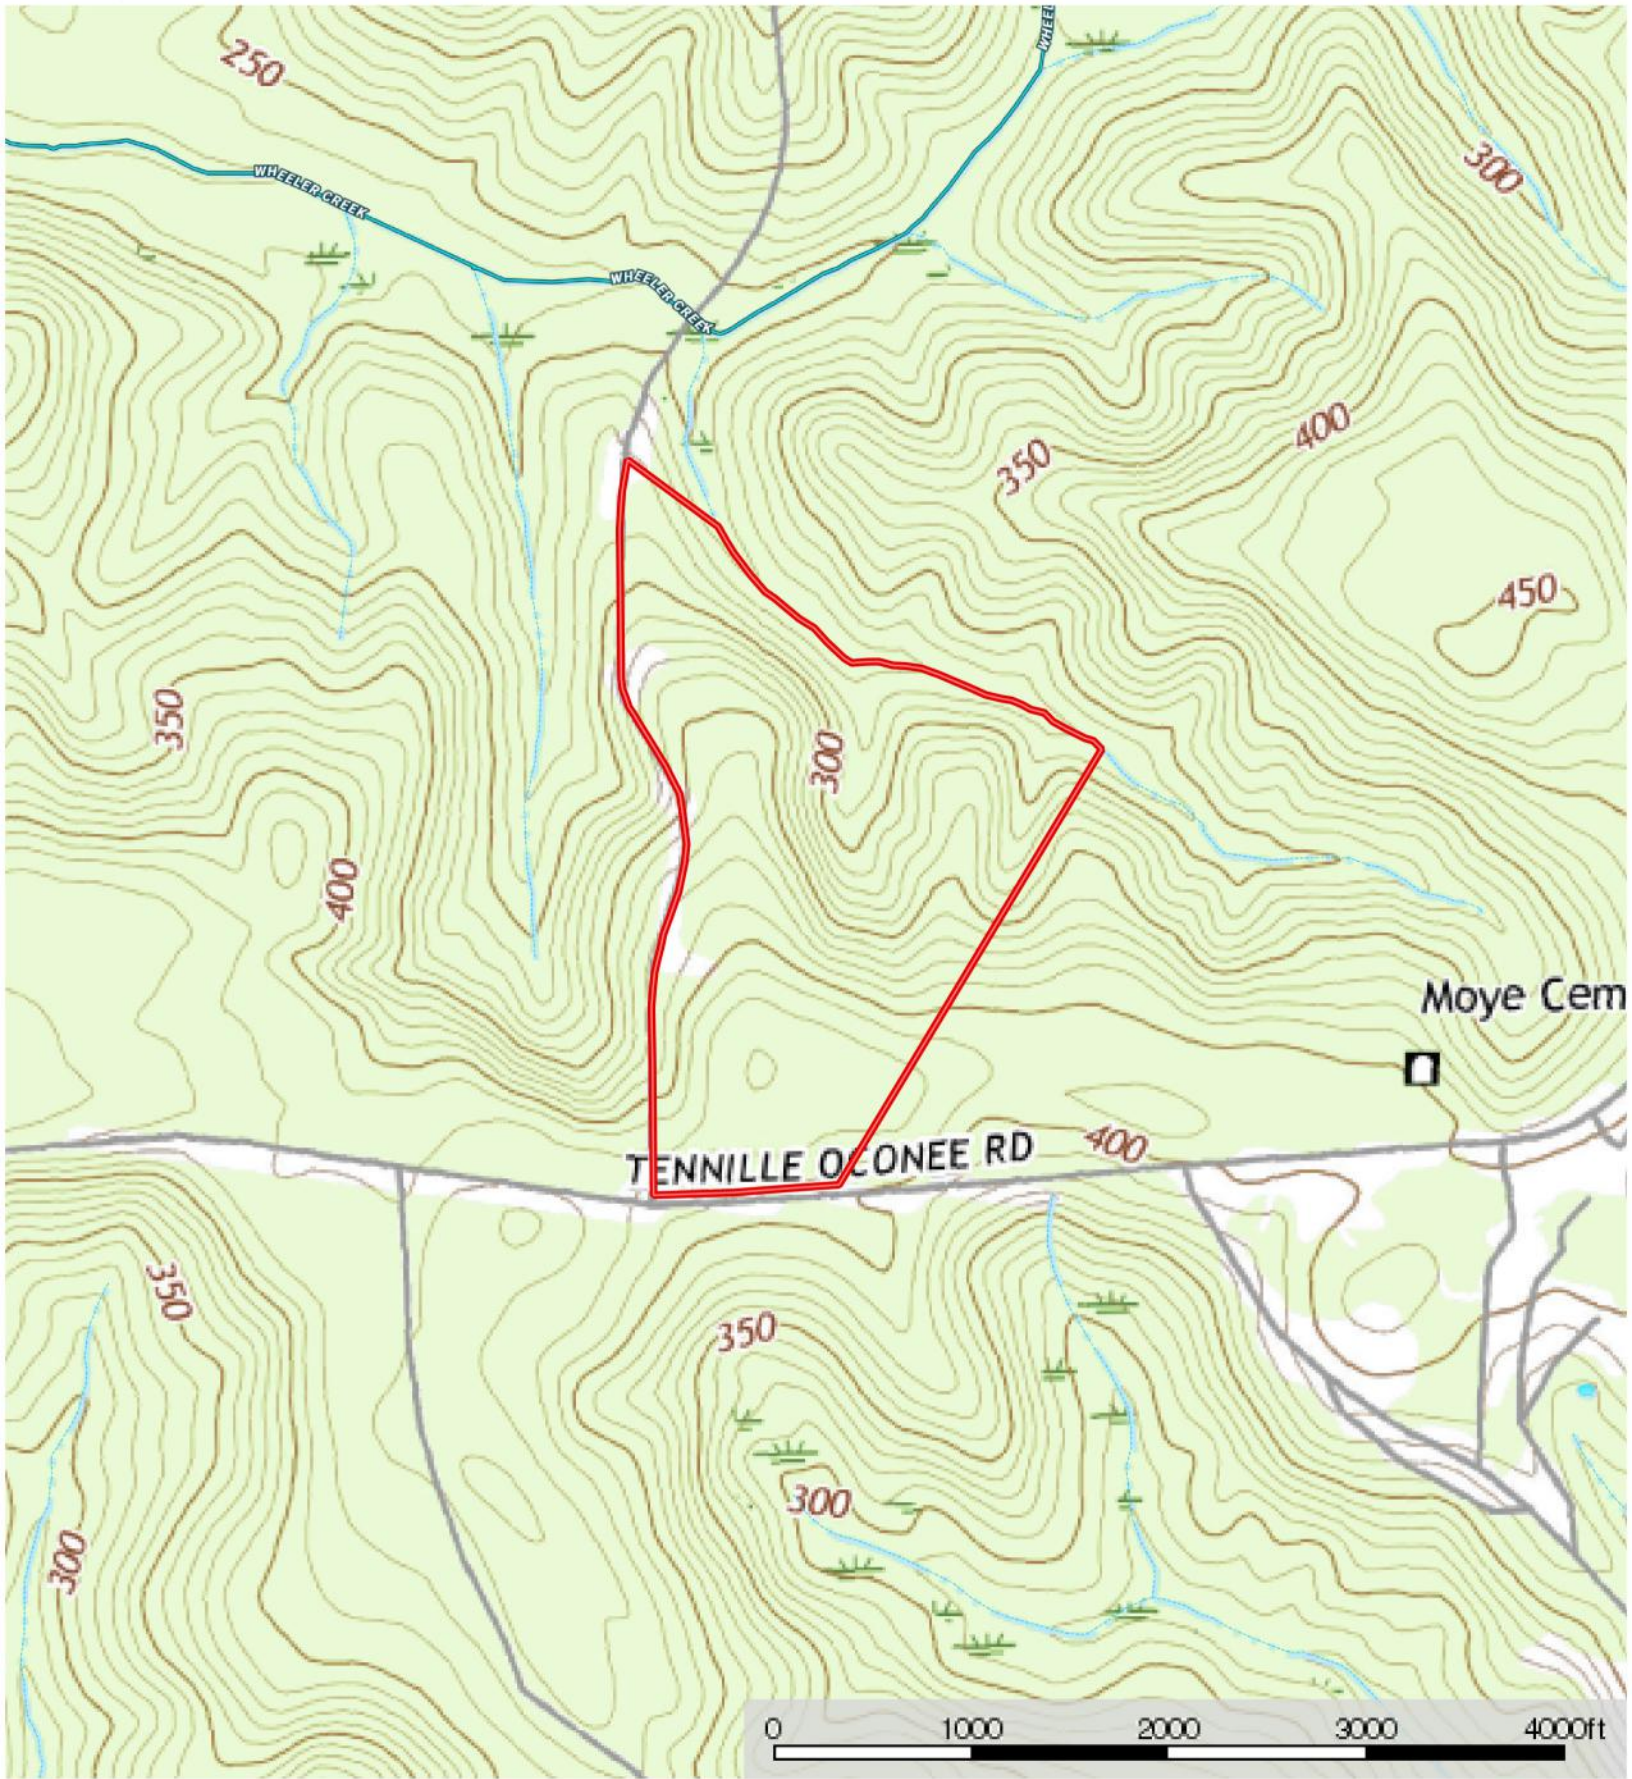

# Tennille Oconee Road - Topography Map

Washington County, Georgia, 78 AC +/-

- Boundary
- Stream, Intermittent
- River/Creek
- Water Body