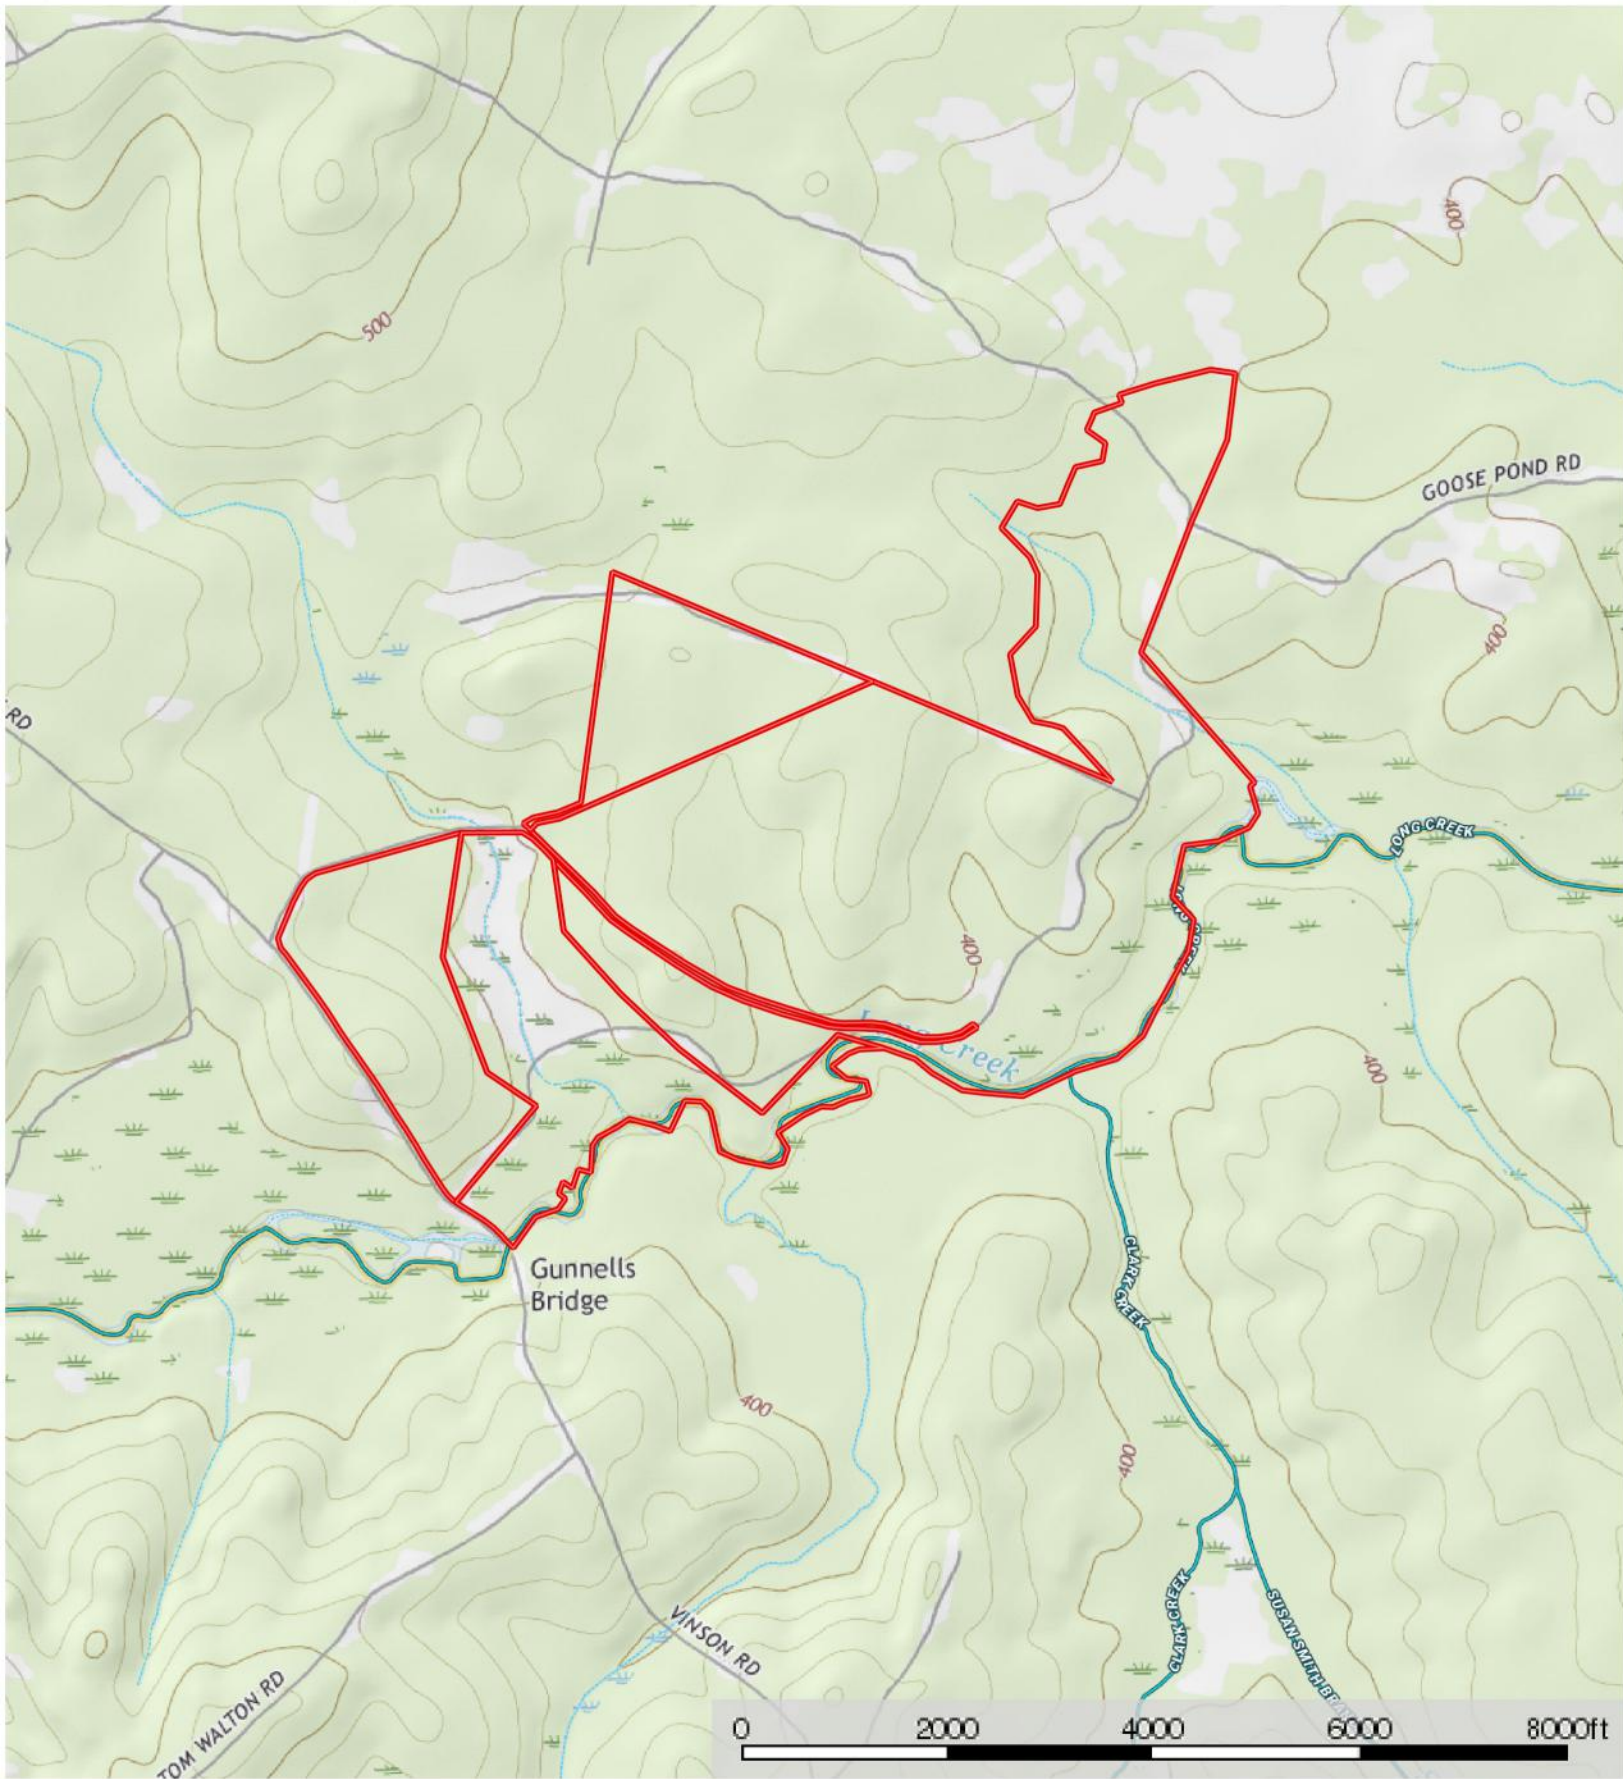

Saxon Mattox Road ~ Topography Map

Oglethorpe County, Georgia, 582 AC +/-

- Boundary
- Stream, Intermittent
- River/Creek
- Water Body