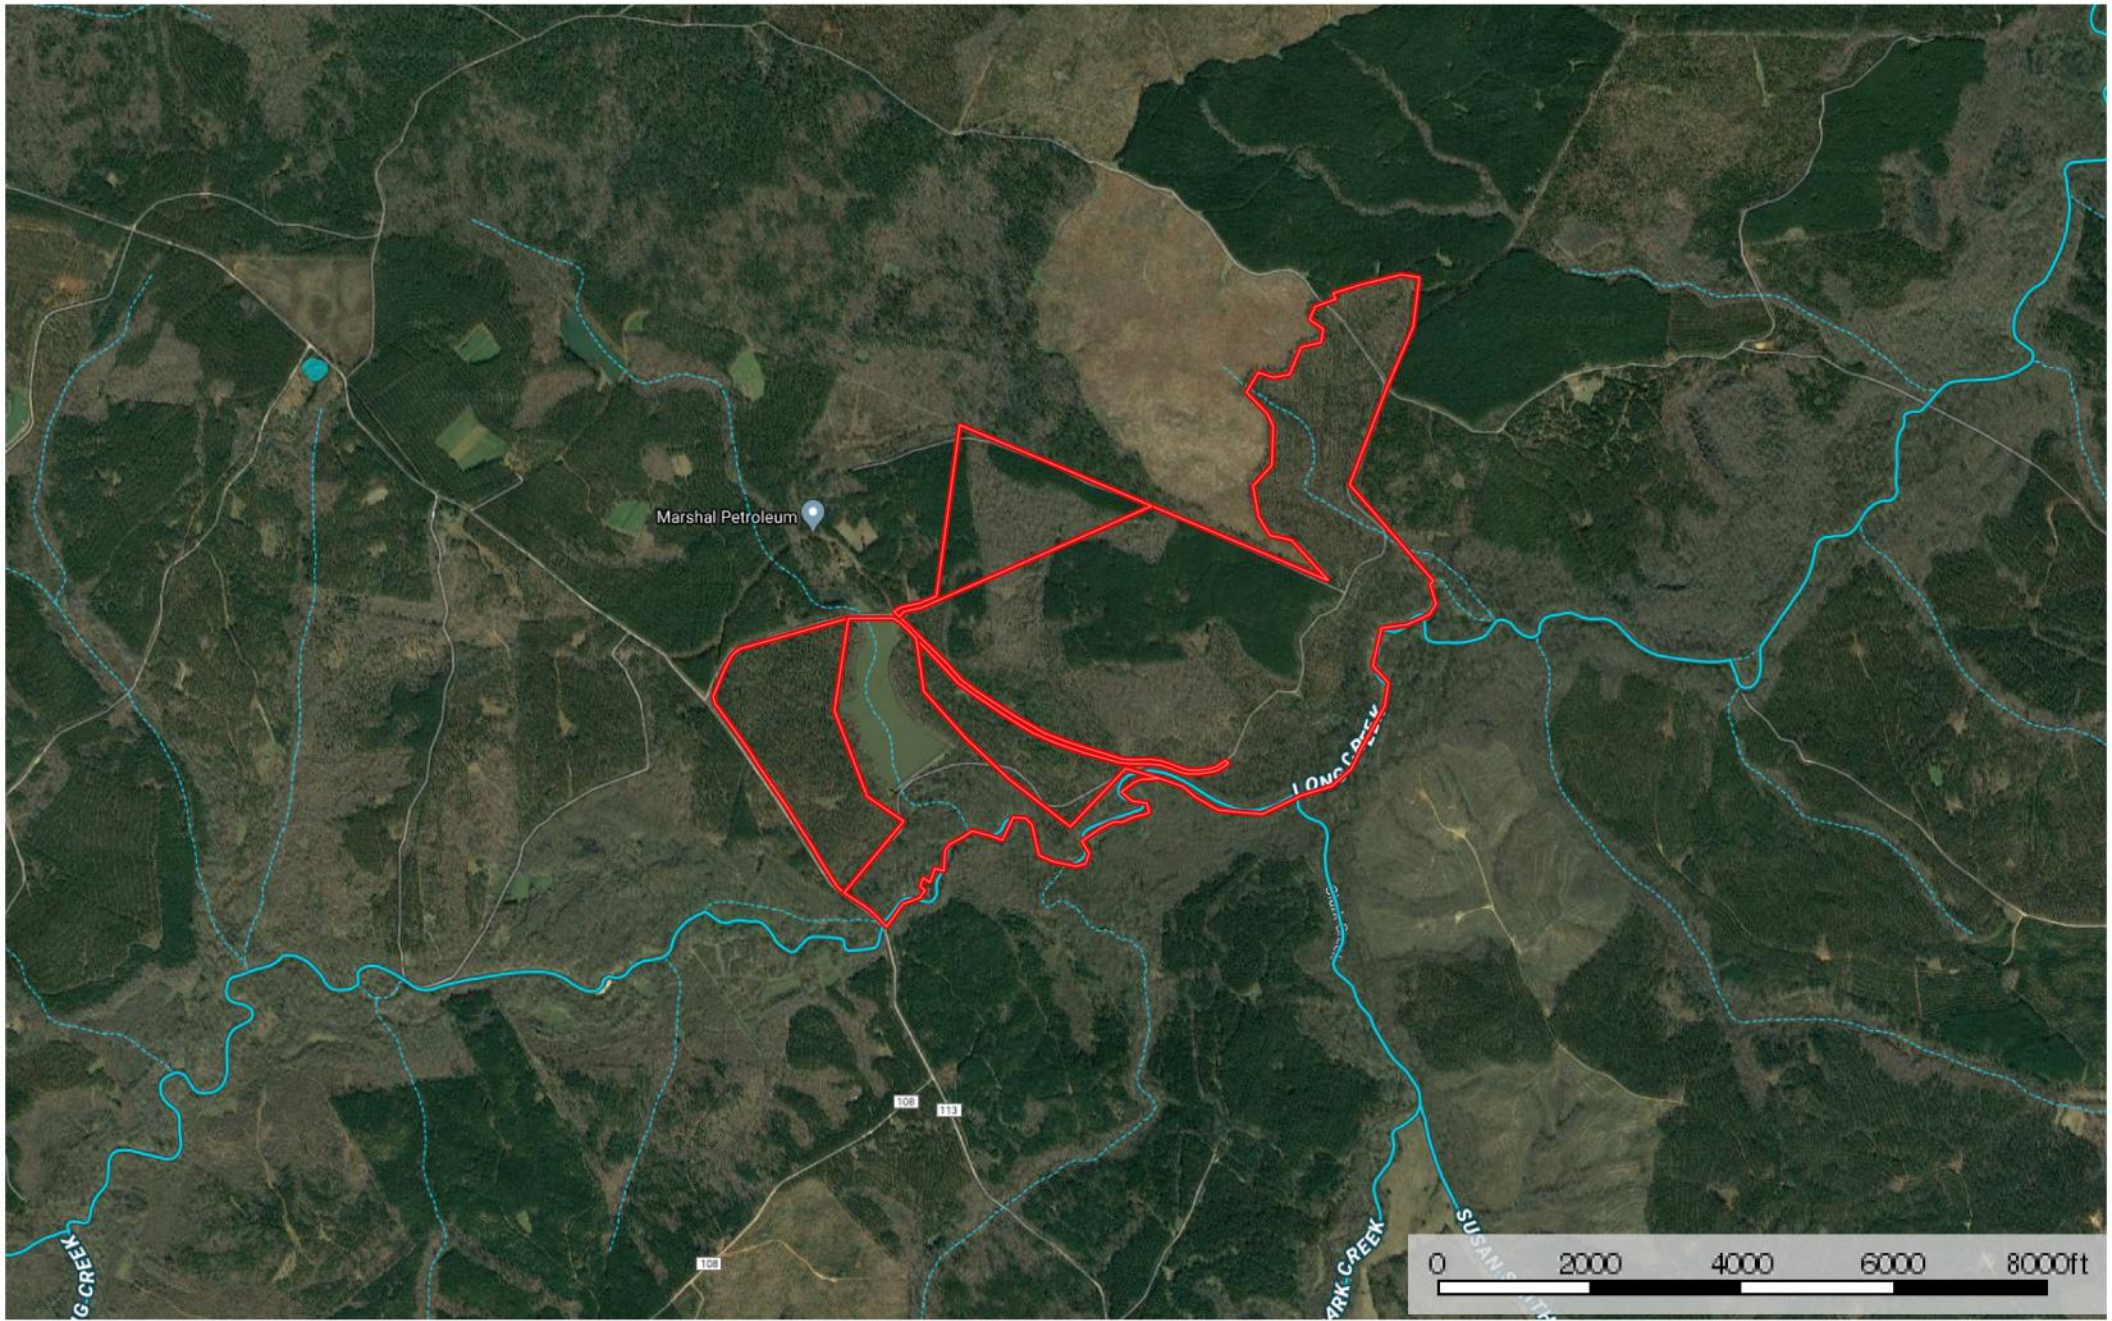

# Saxon Mattox Road ~ Aerial

Oglethorpe County, Georgia, 582 AC +/-

-  Boundary
-  Stream, Intermittent
-  River/Creek
-  Water Body