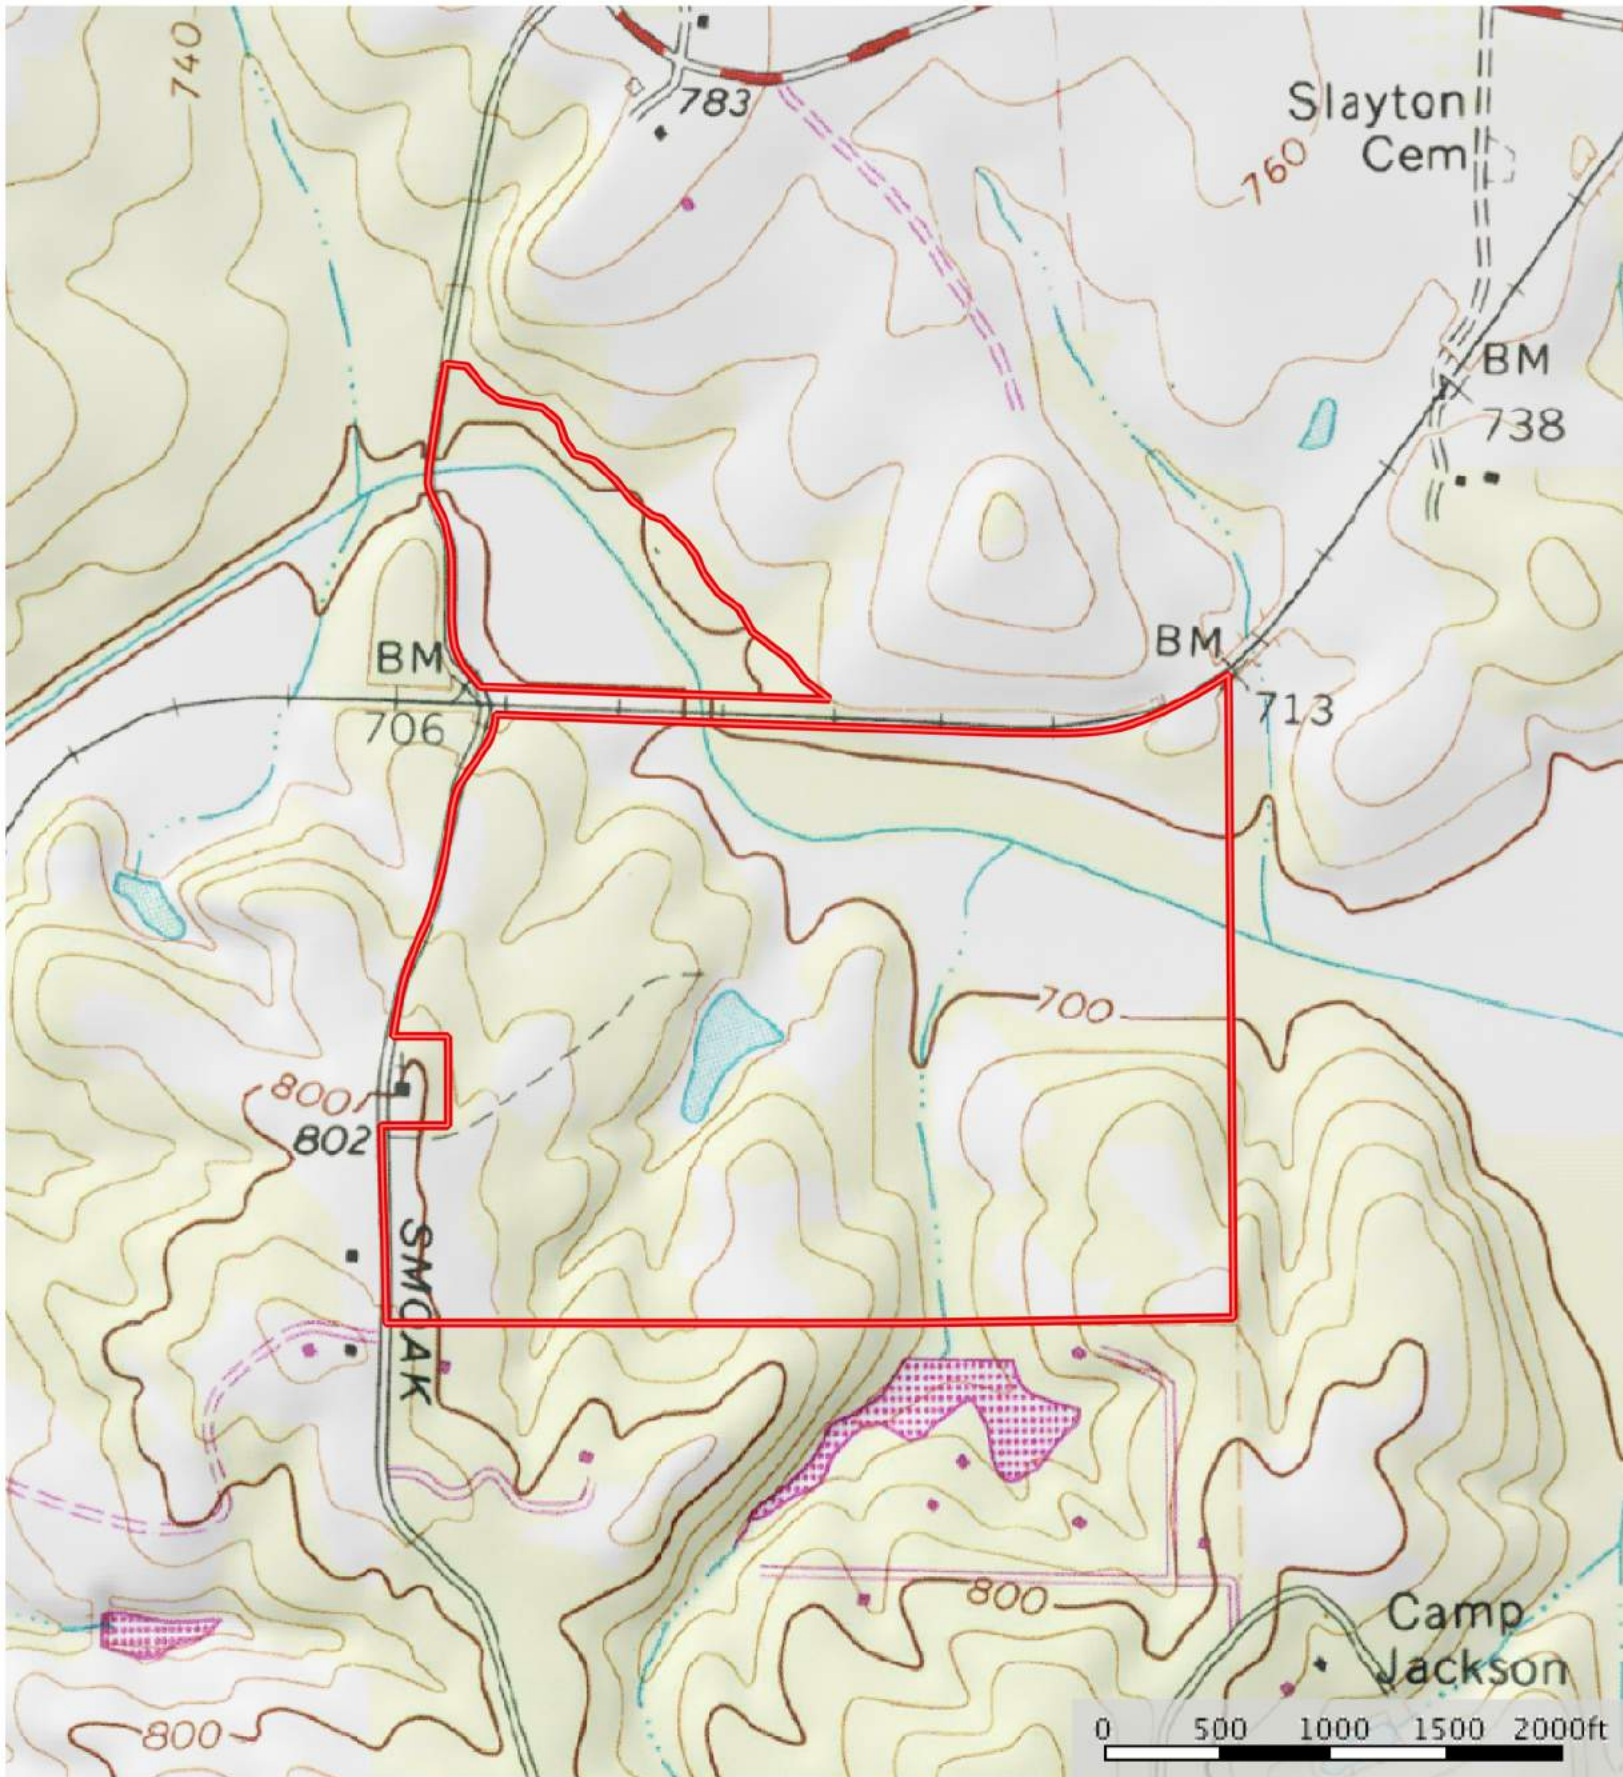

584 Smoak Road - Topography Map
Spalding County, Georgia, 172.32 AC +/-

□ Boundary