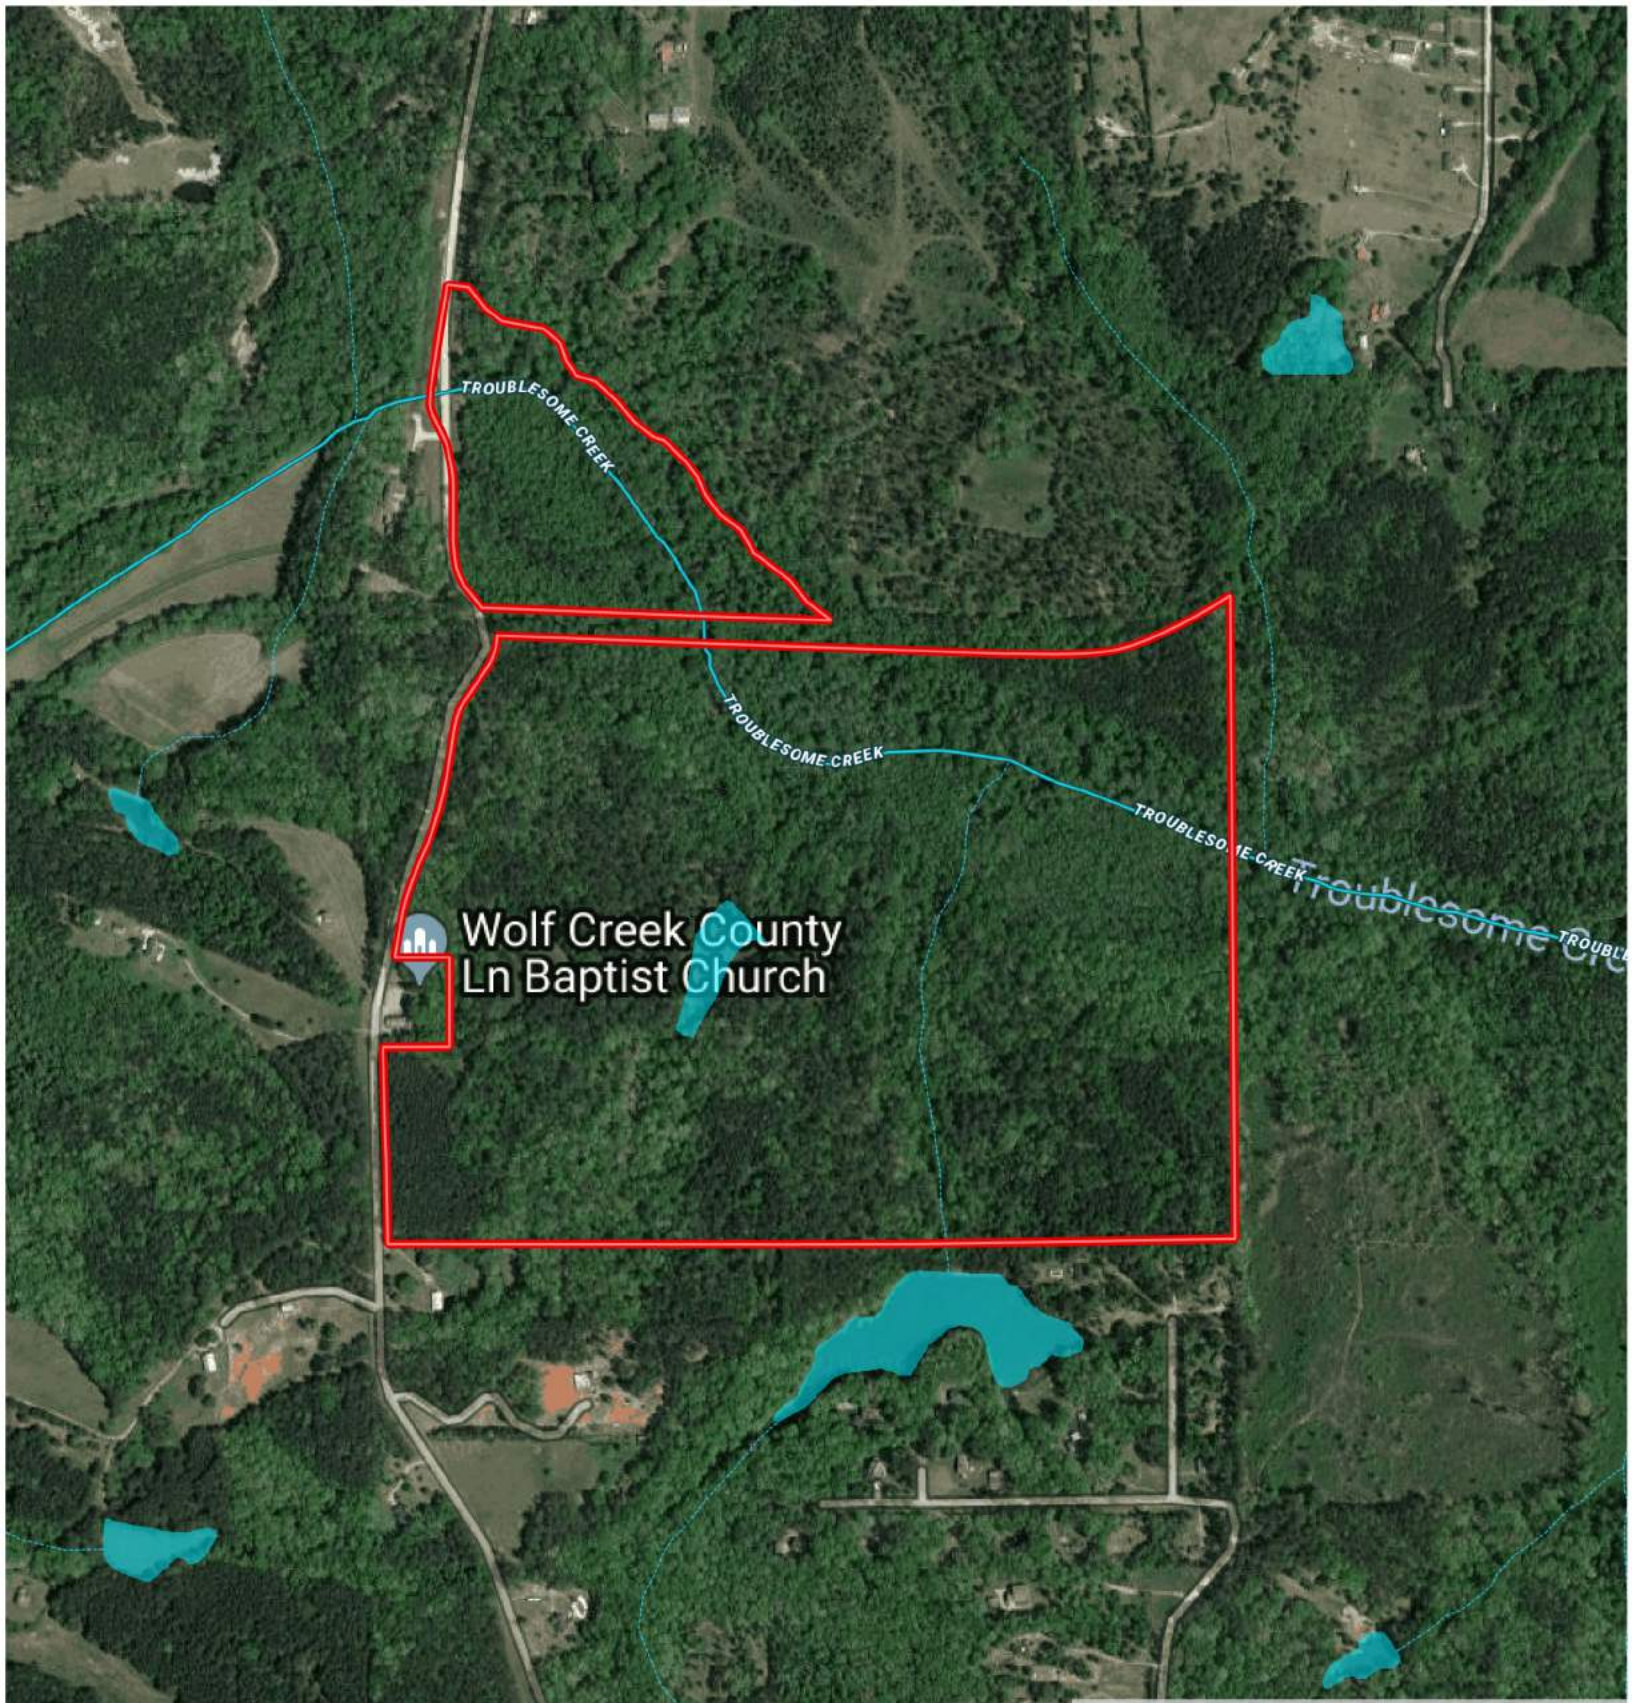

584 Smoak Road - Aerial  
Spalding County, Georgia, 172.32 AC +/-

Wolf Creek County  
Ln Baptist Church

Google

©2018, DigitalGlobe, U.S. Geological Survey, etc.

- Boundary
- Stream, Intermittent
- River/Creek
- Water Body