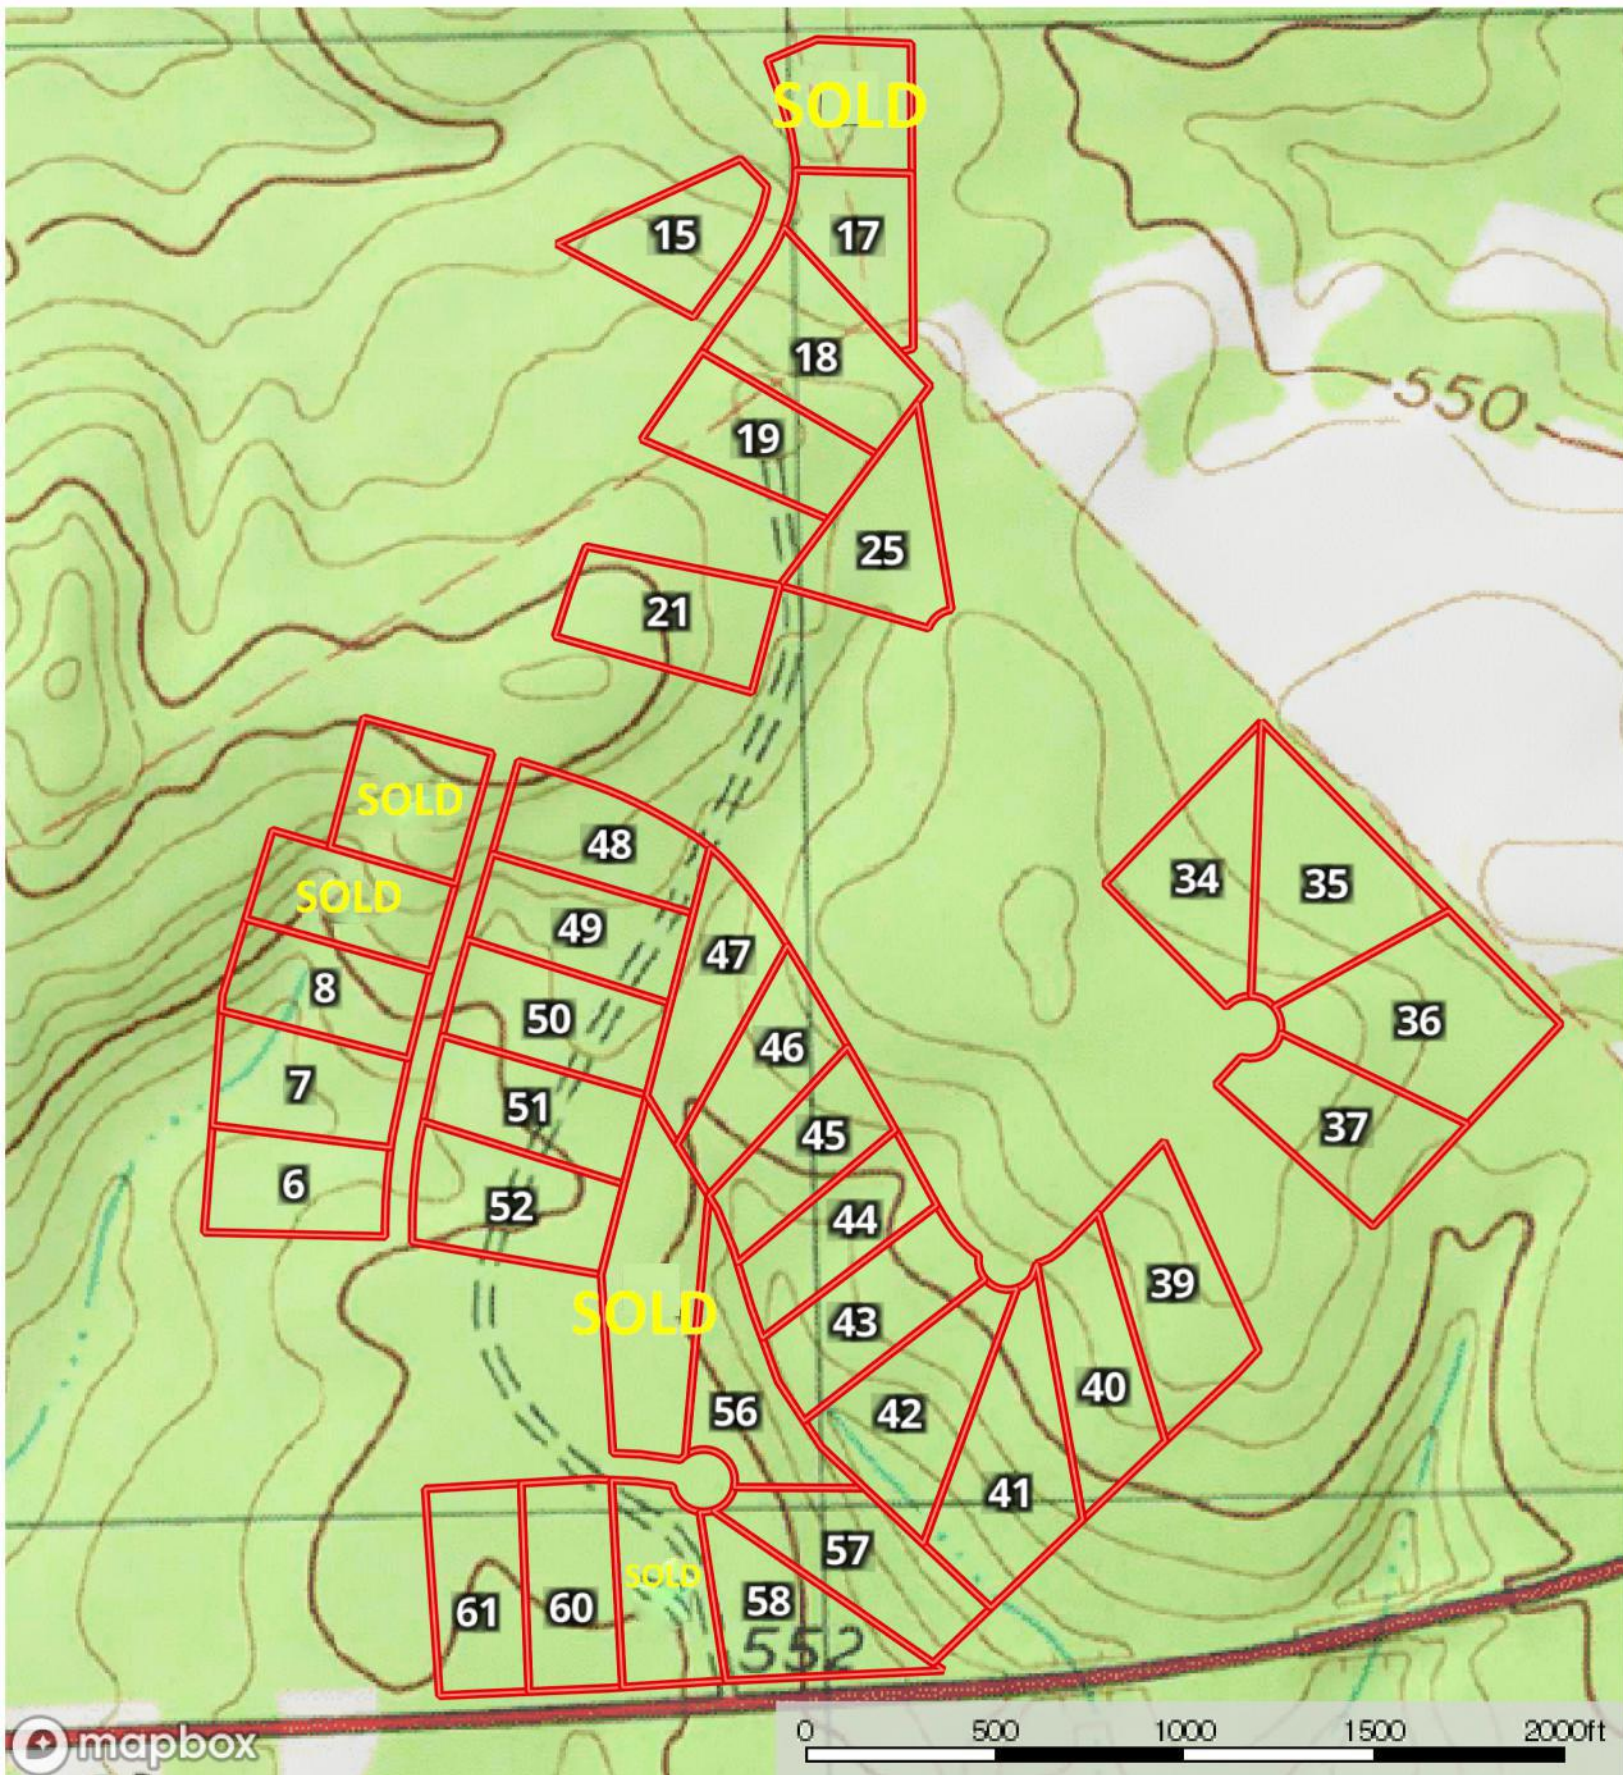

Fox Creek Subdivision (37 Lots) - Topography Map
Jones County, Georgia, 85.89 AC +/-

Boundary