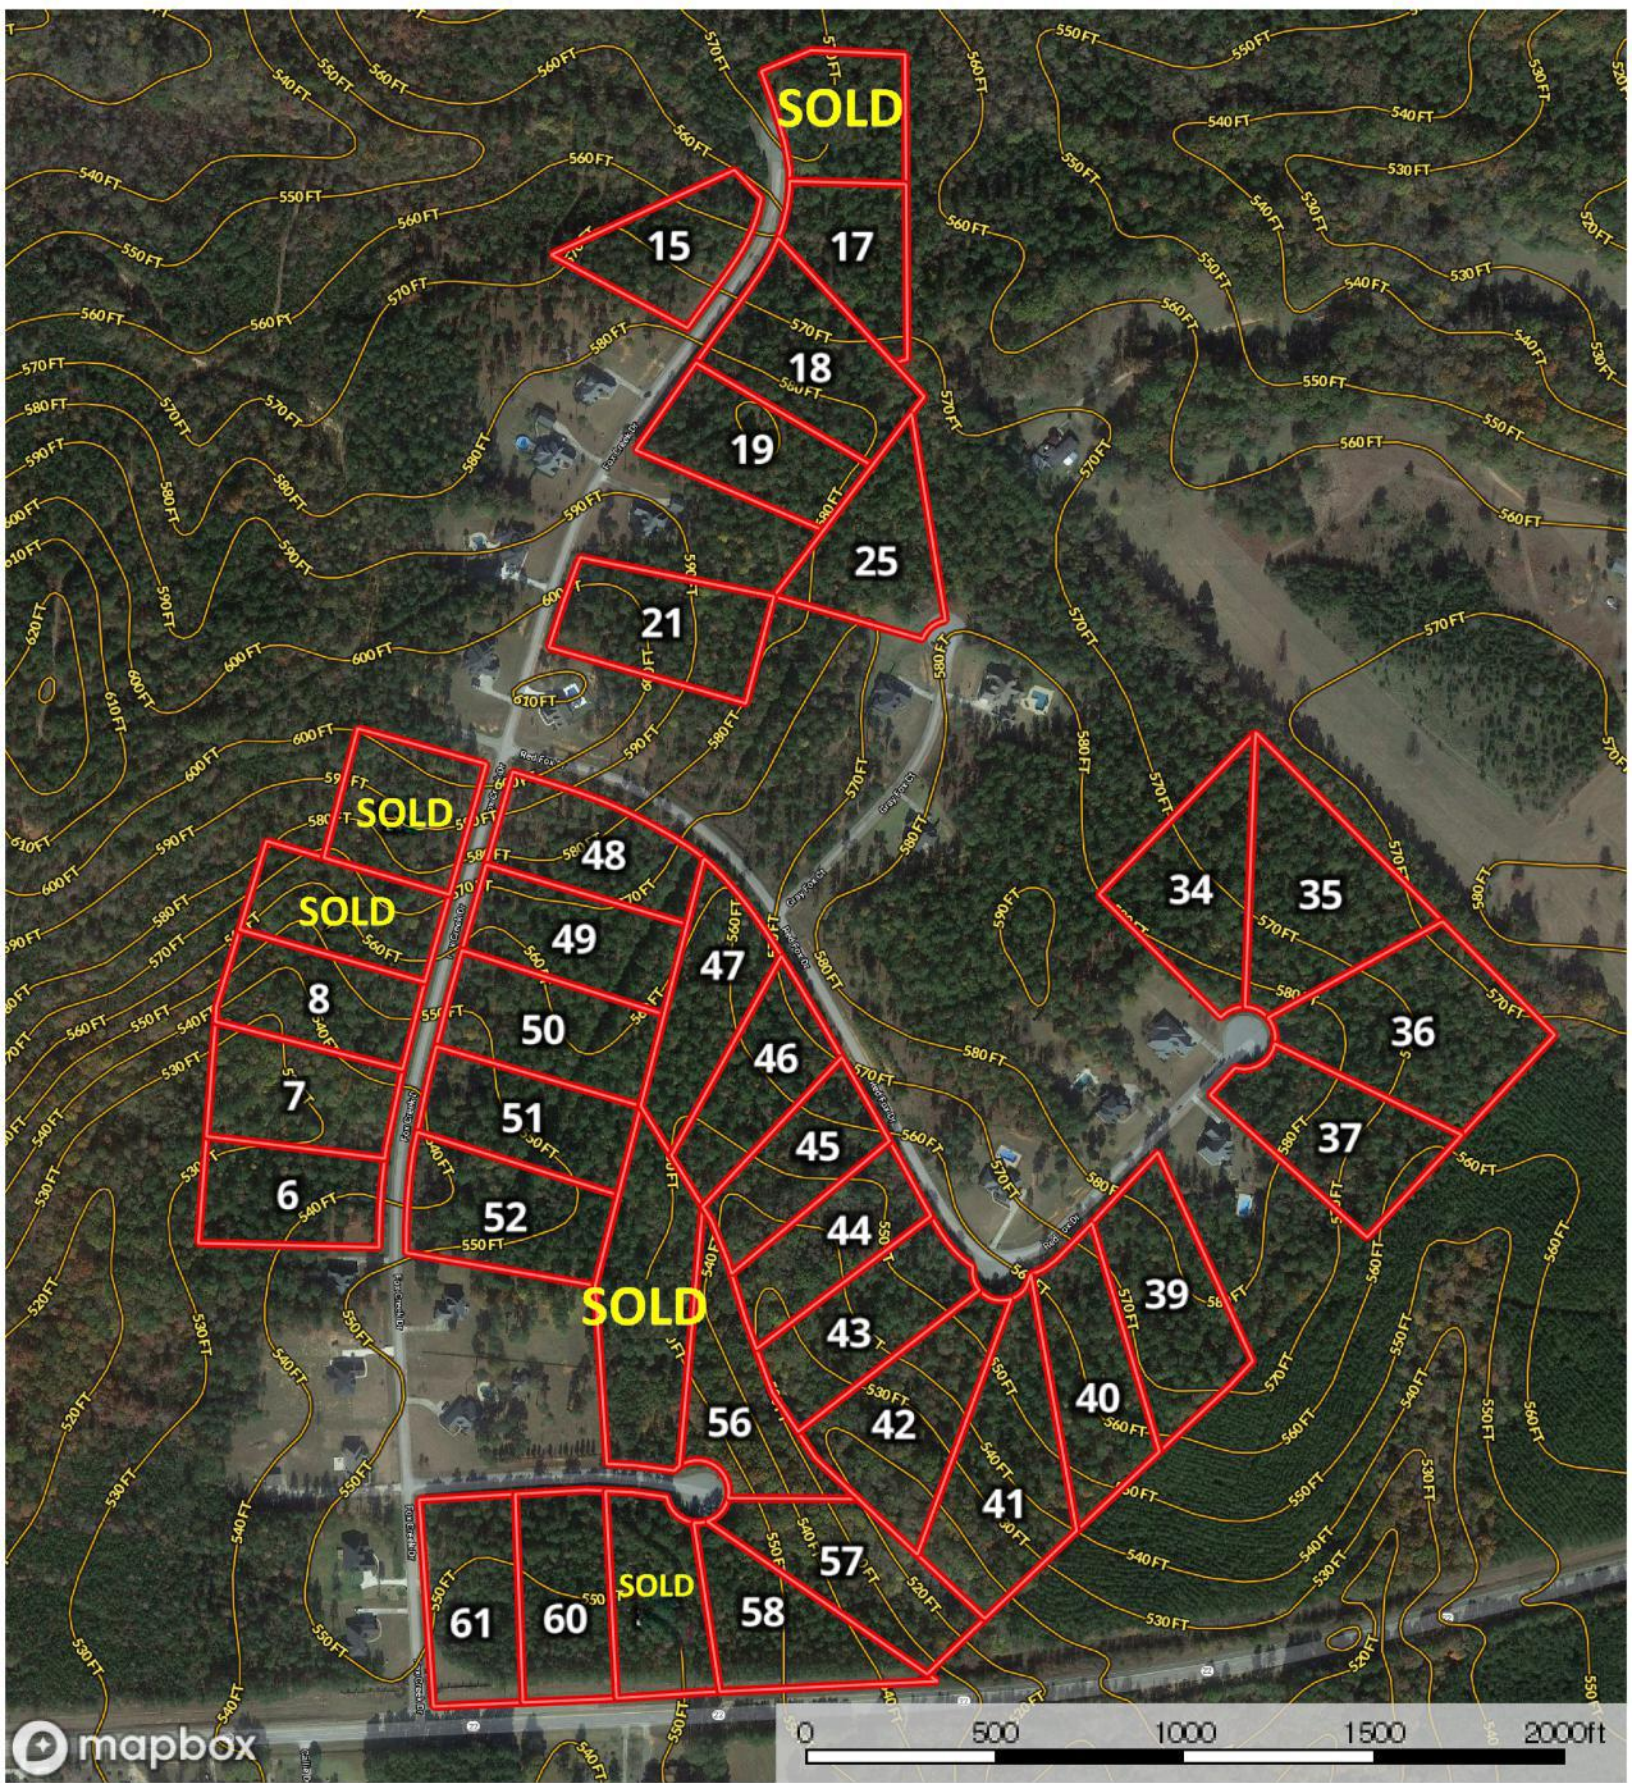

Fox Creek Subdivision (37 Lots) - Contour Lines Map

Jones County, Georgia, 85.89 AC +/-

 Boundary