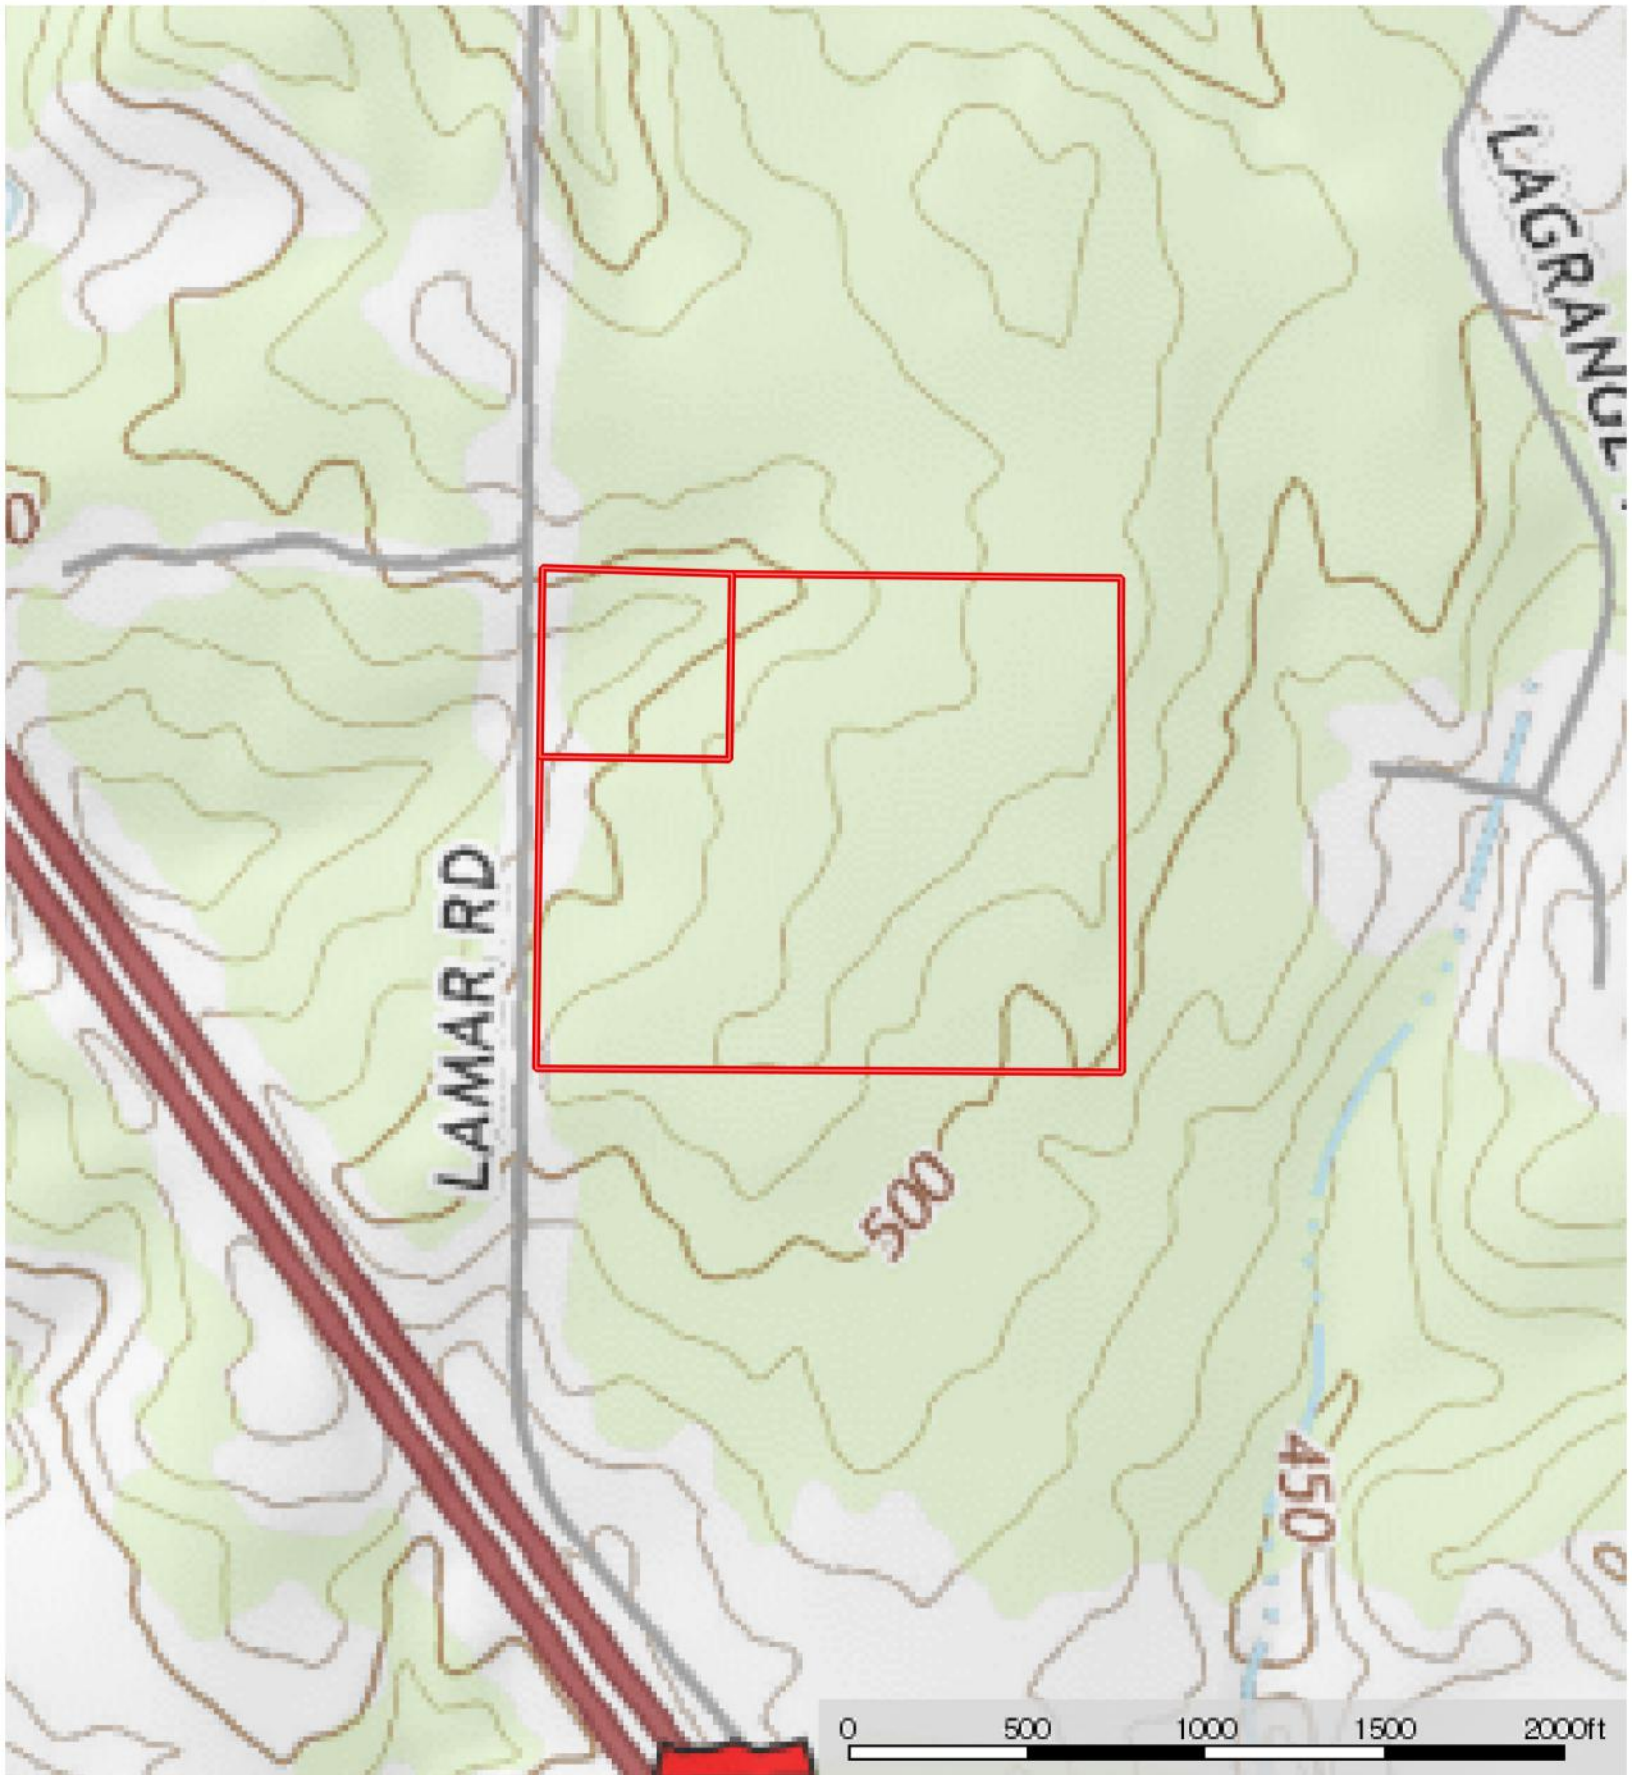

Lamar Road - Topography Map
Bibb County, Georgia, 34.98 AC +/-

□ Boundary