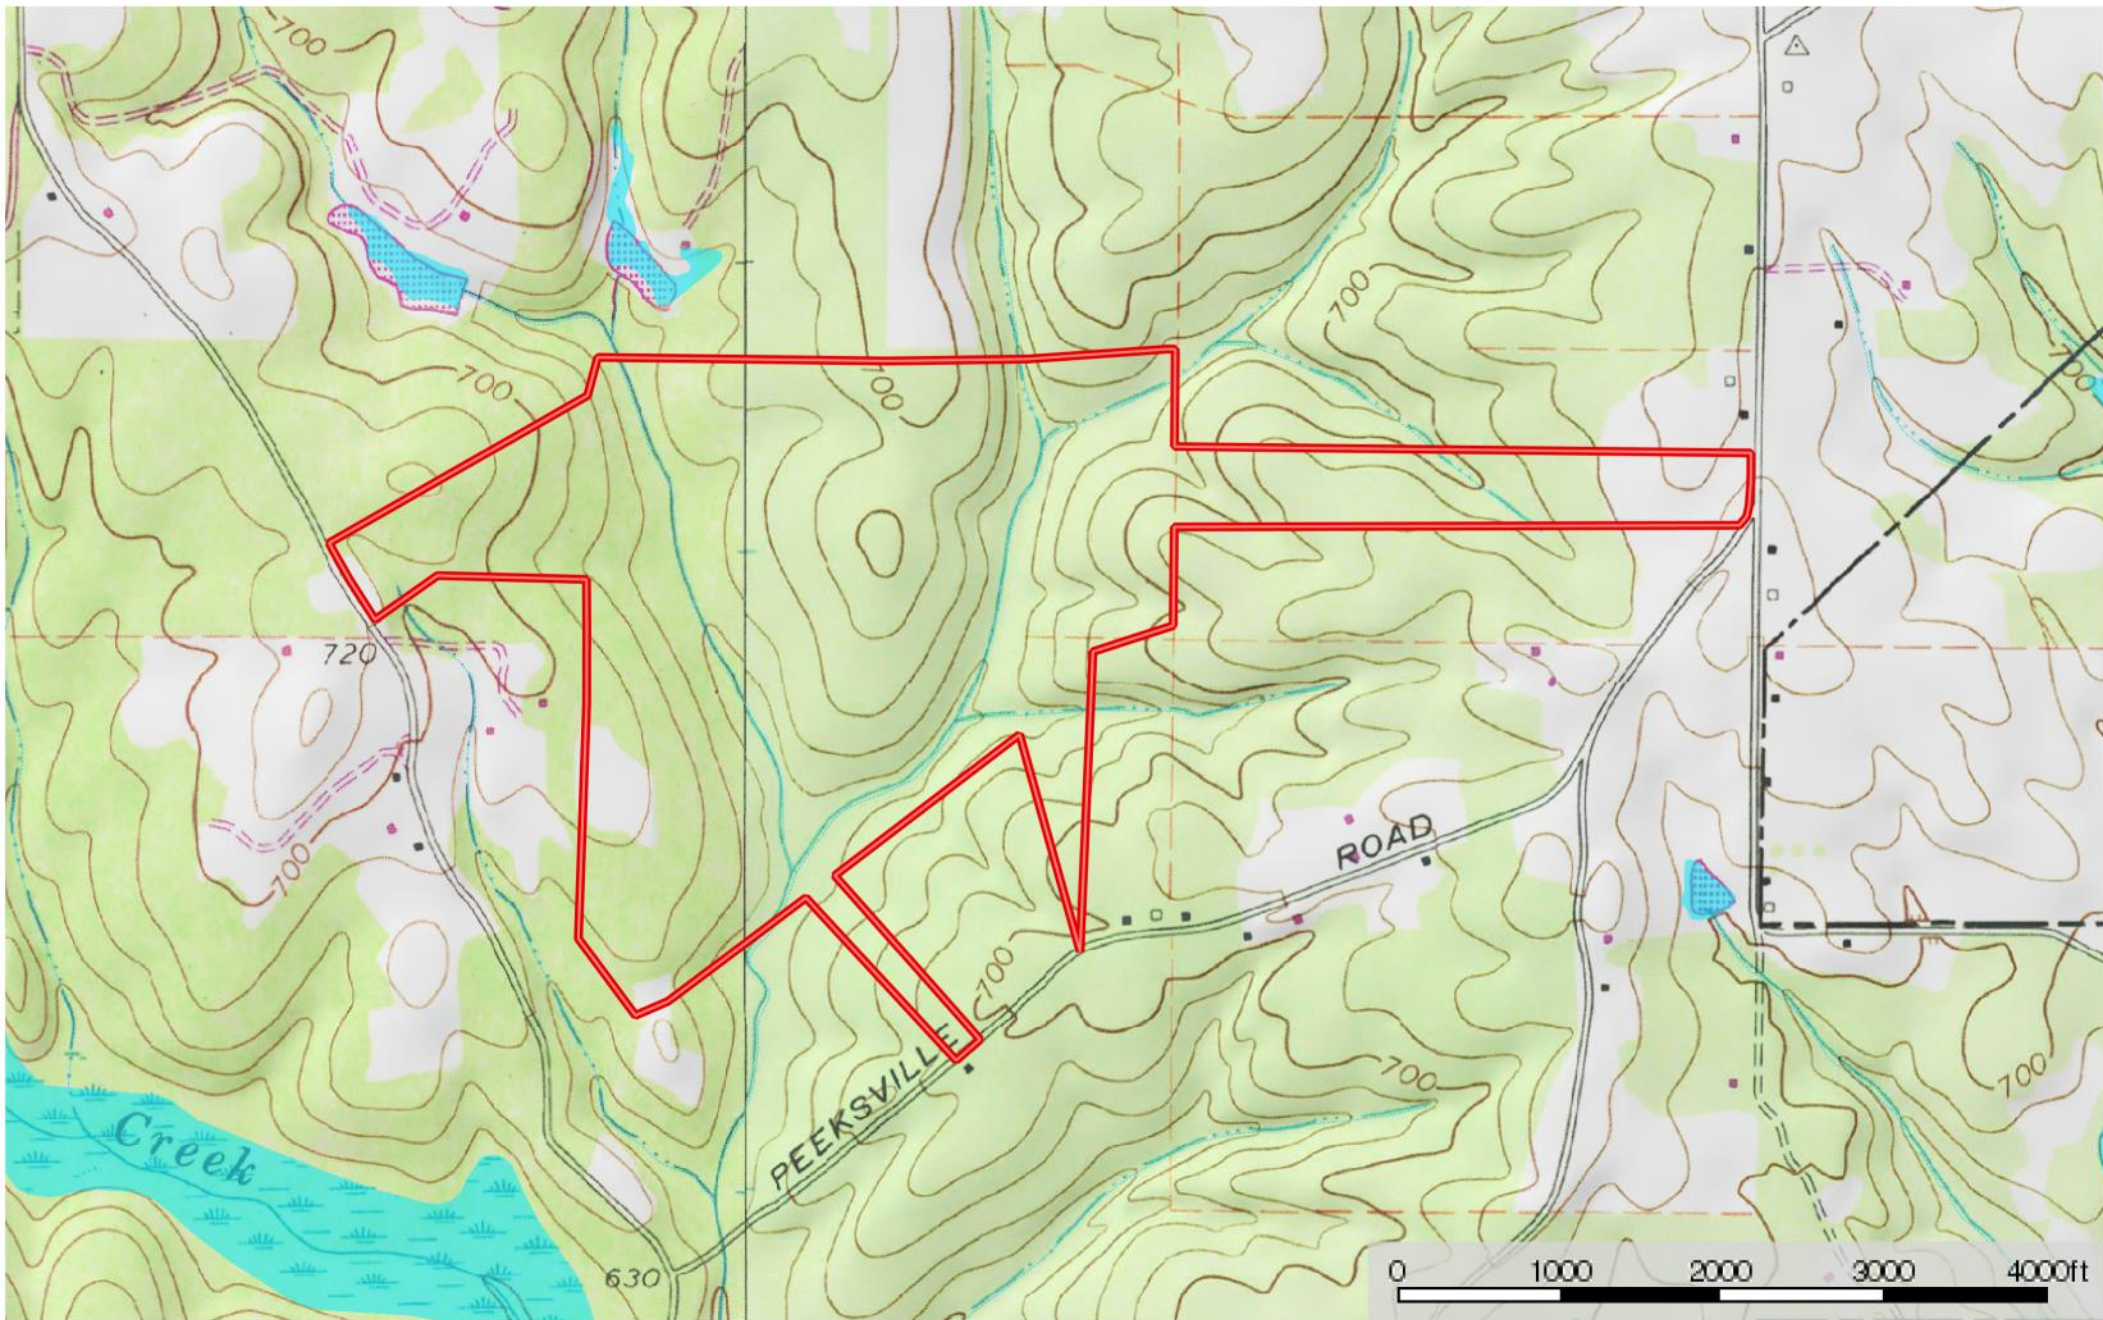

# Peeksville Road - Topography Map

Henry County, Georgia, 230.99 AC +/-

-  Boundary
-  Stream, Intermittent
-  River/Creek
-  Water Body