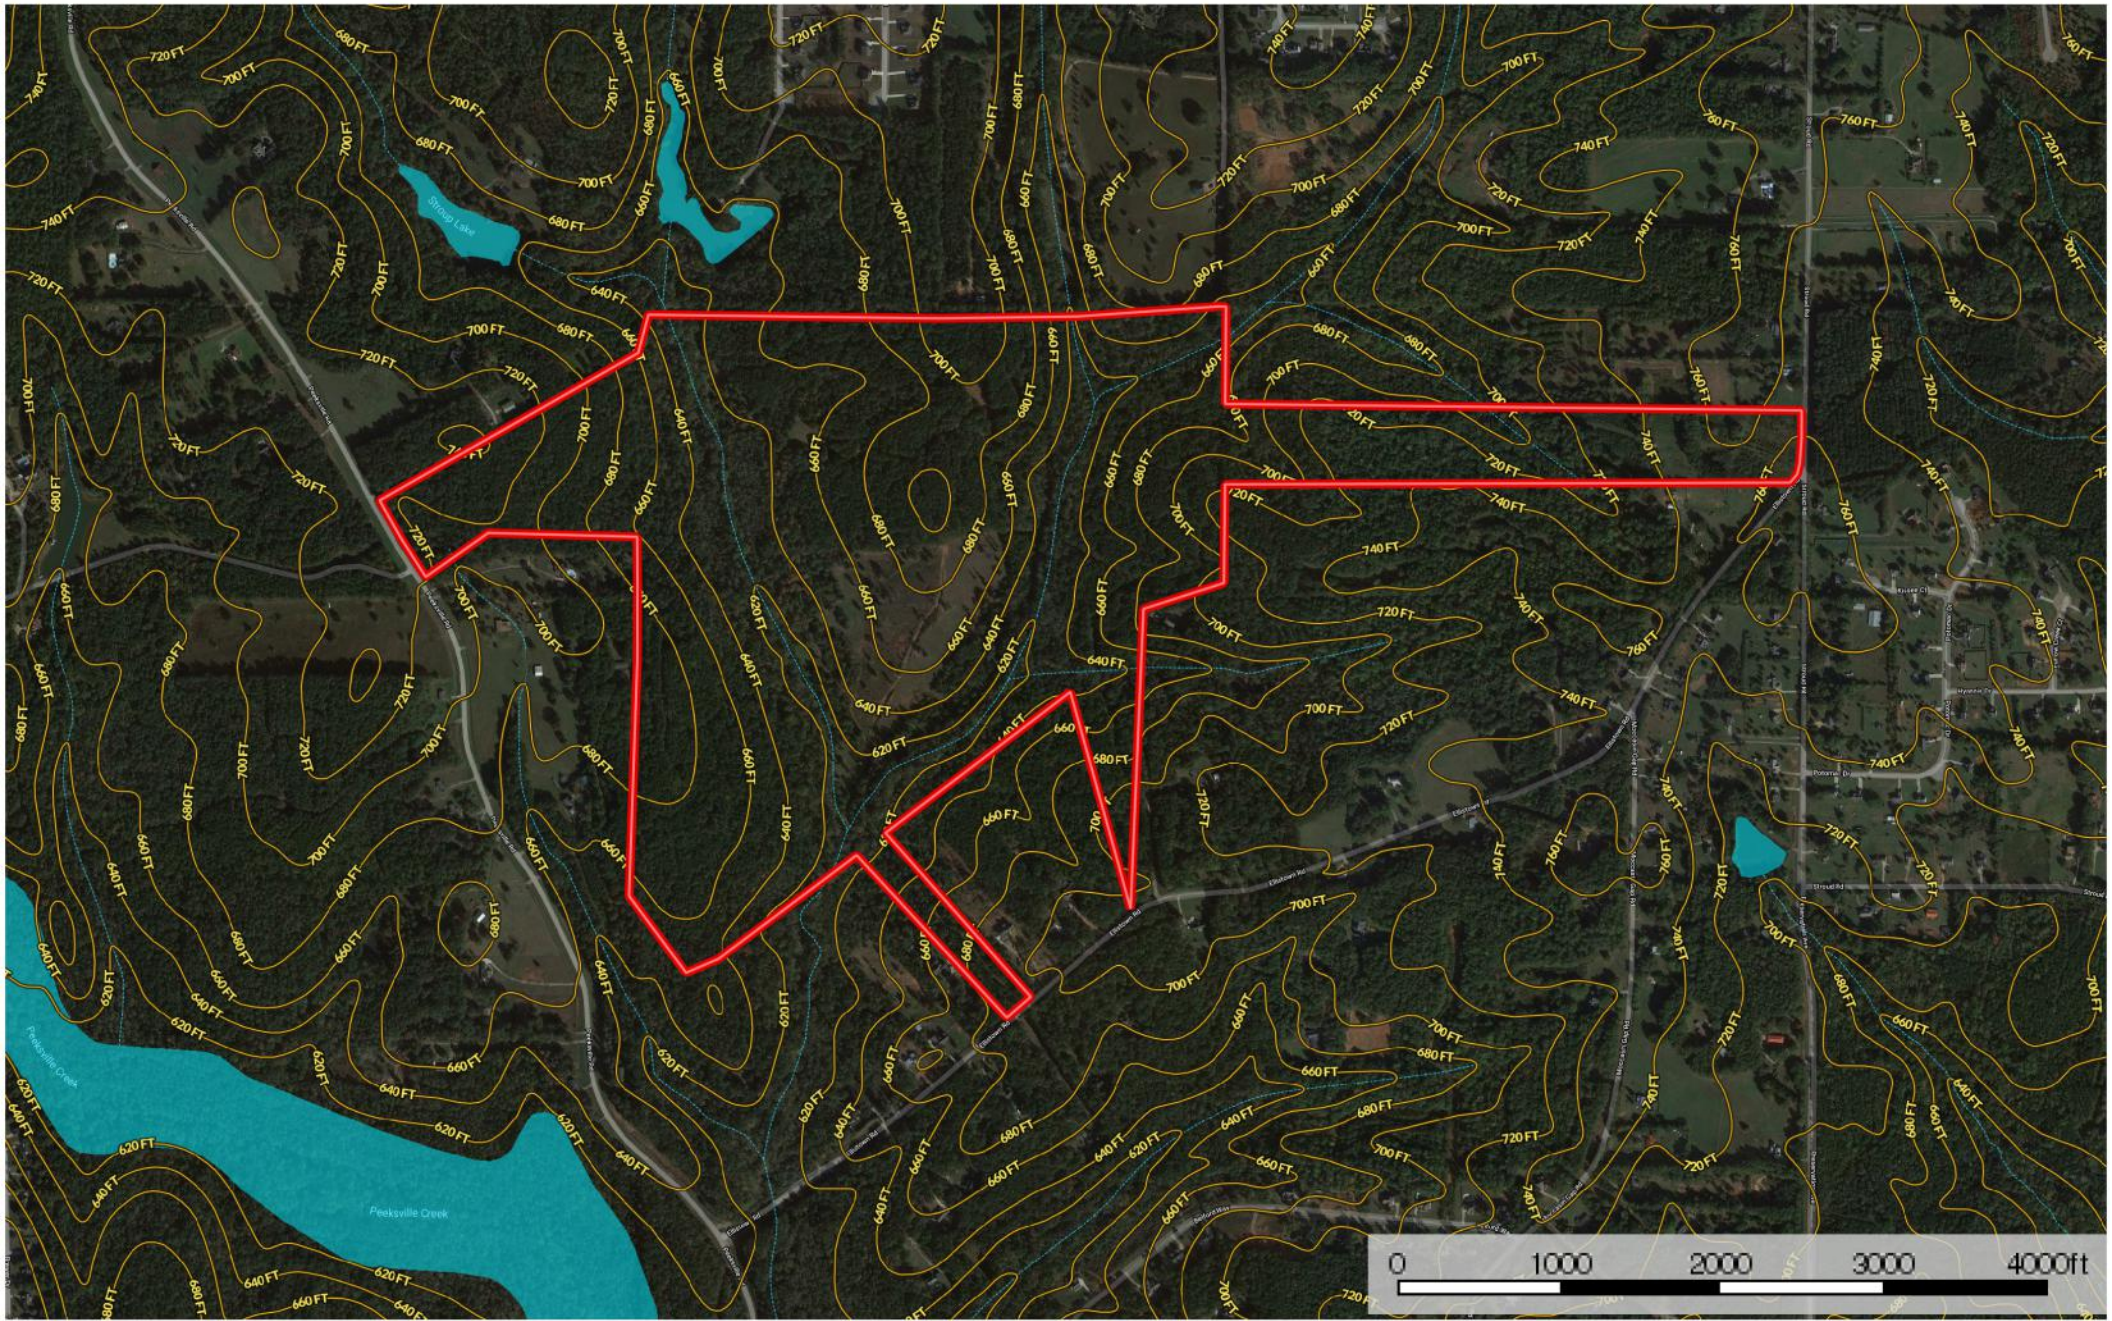

Peeksville Road - Contour Lines Map

Henry County, Georgia, 230.99 AC +/-

-  Boundary
-  Stream, Intermittent
-  River/Creek
-  Water Body