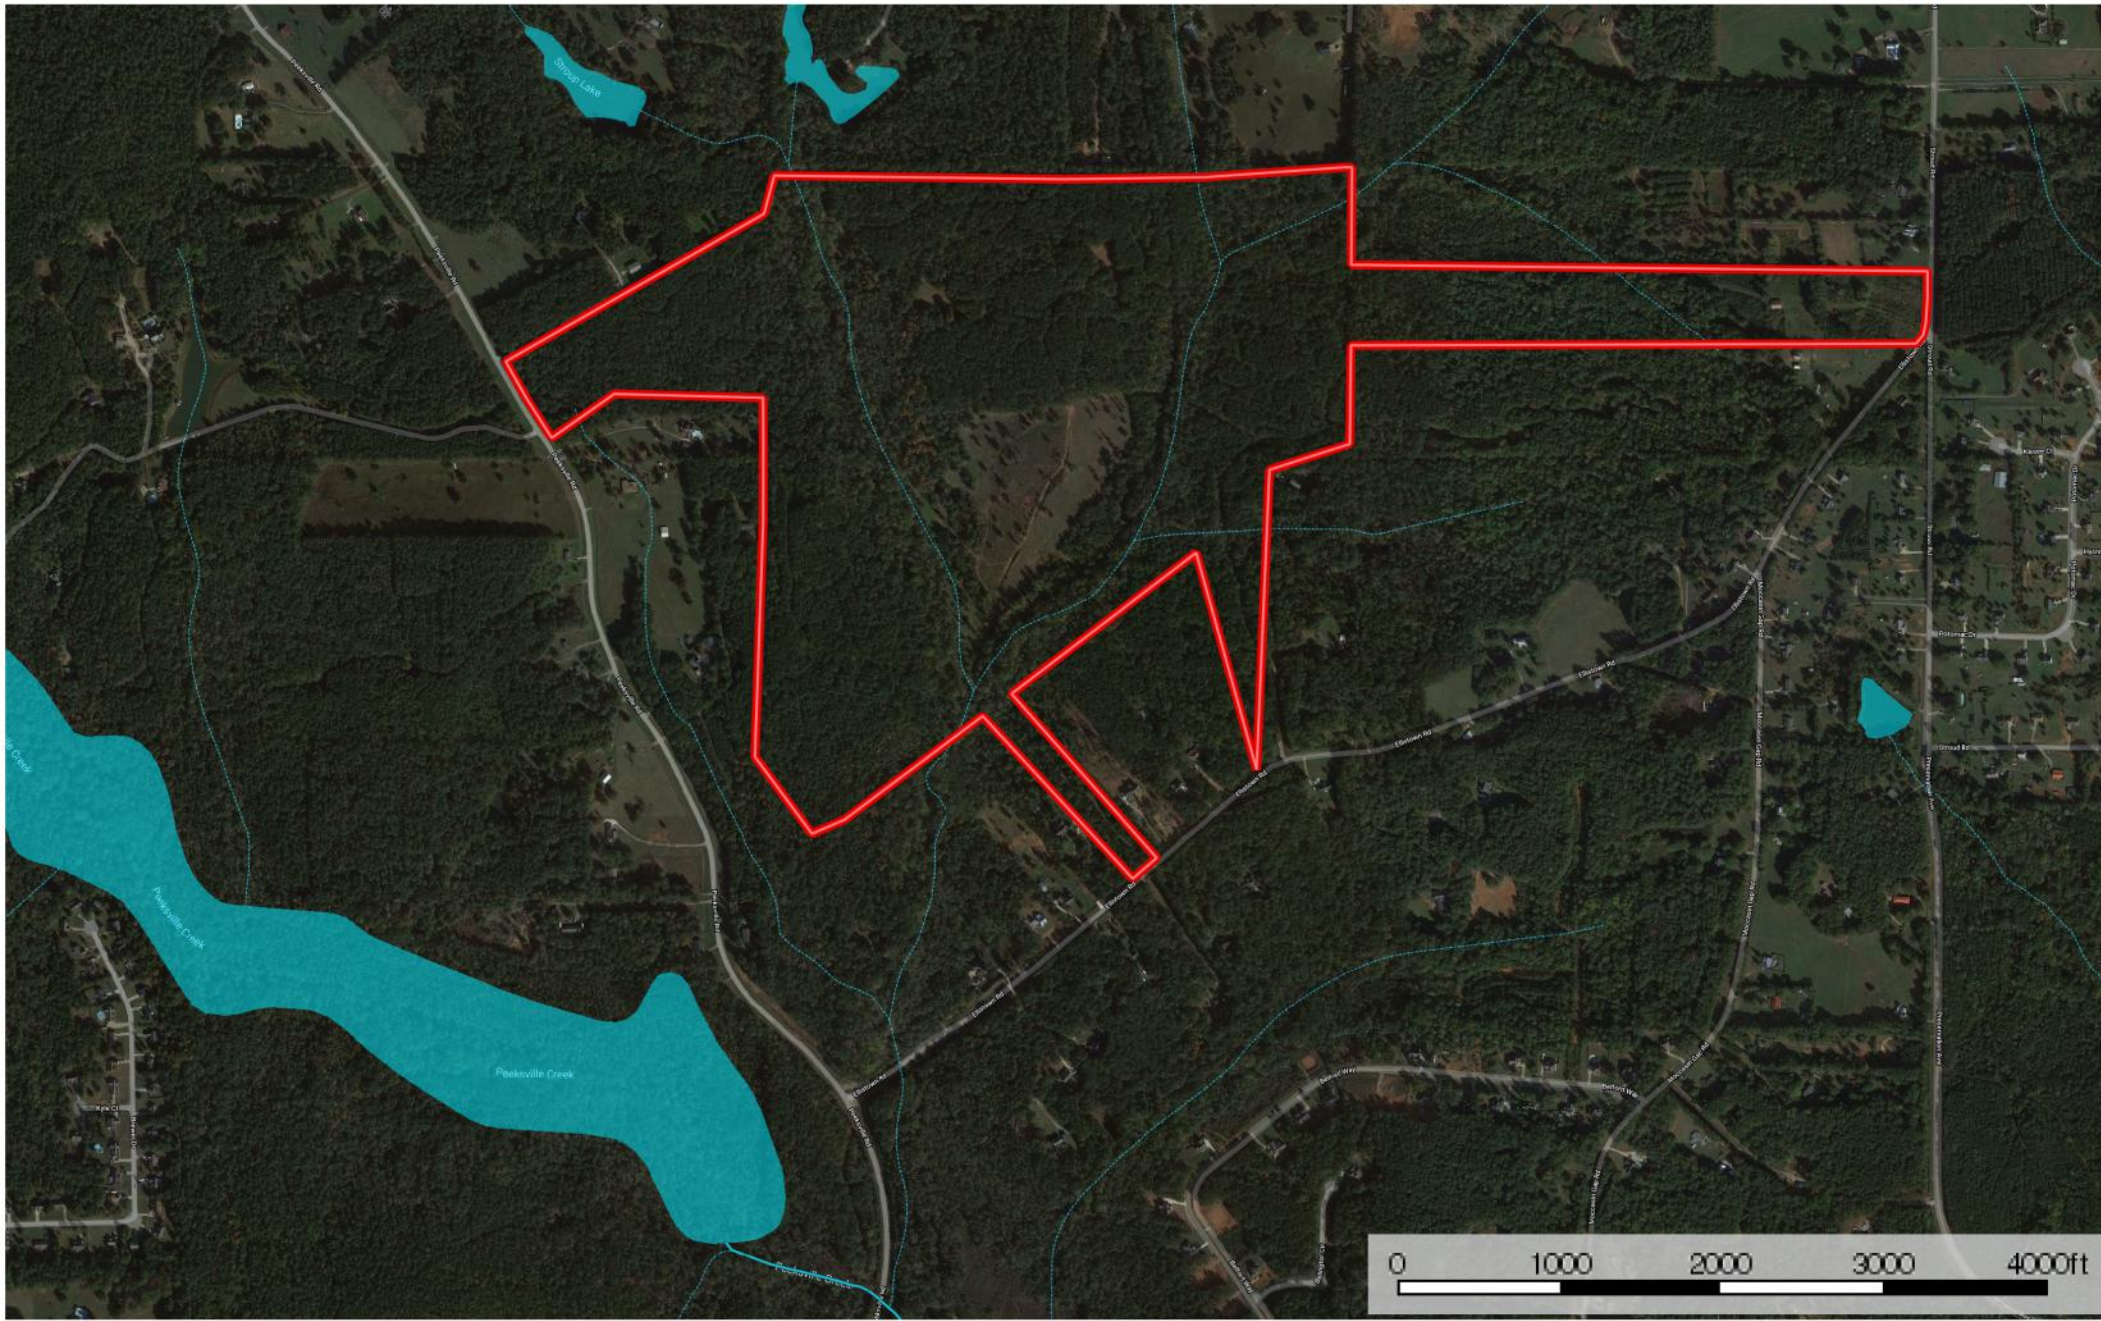

Peeksville Road - Aerial

Henry County, Georgia, 230.99 AC +/-

-  Boundary
-  Stream, Intermittent
-  River/Creek
-  Water Body