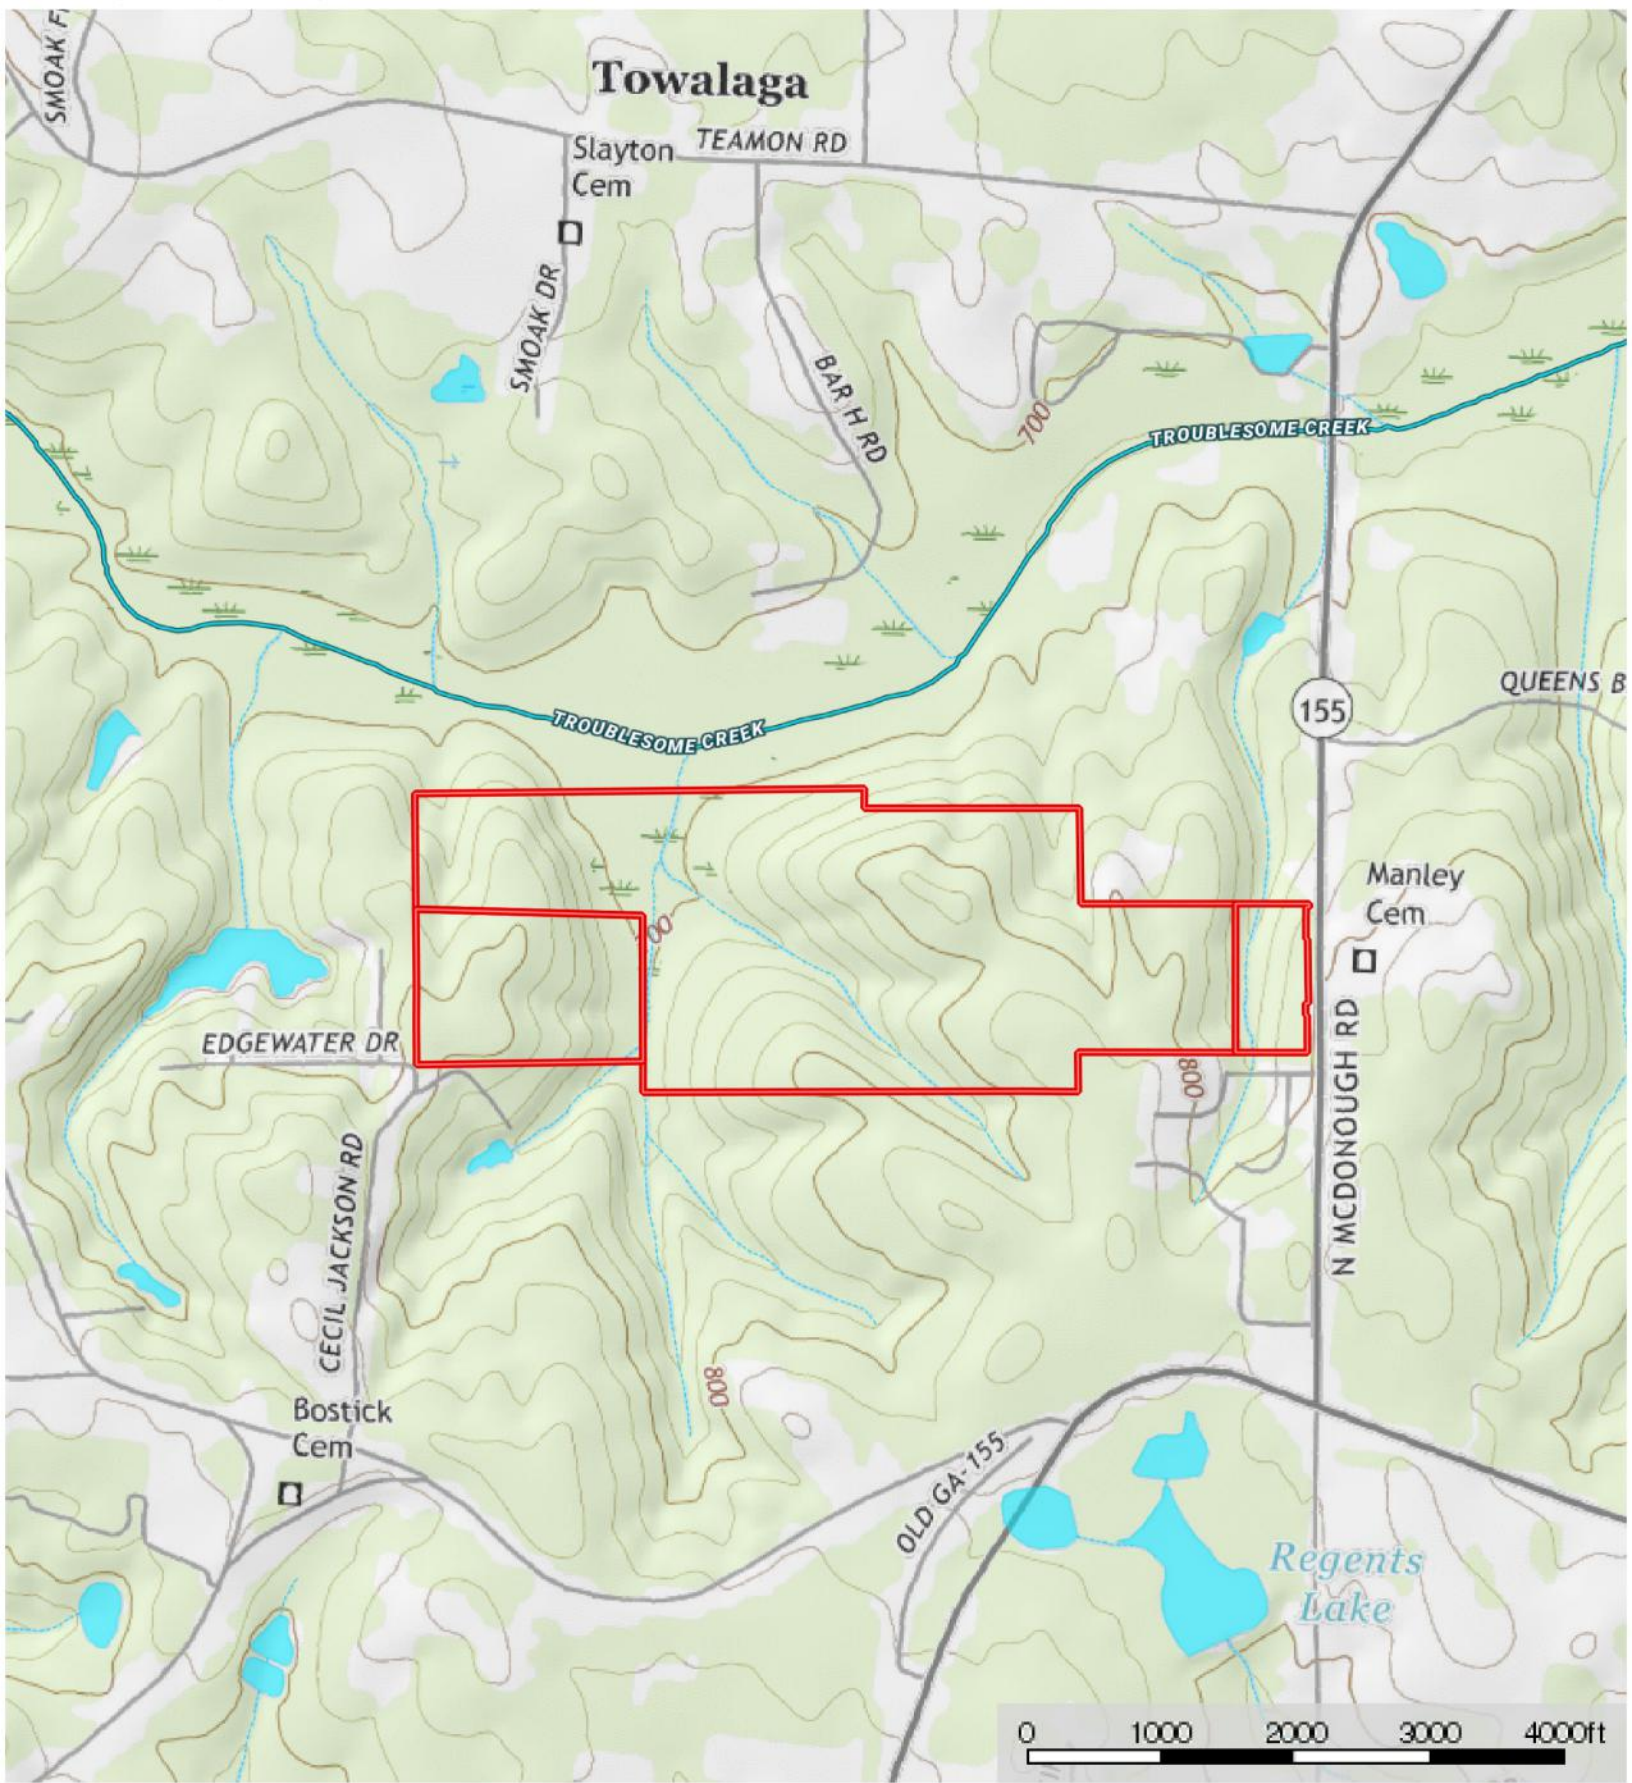

N. McDonough Rd. & Cecil Jackson Rd. - Topography Map

Spalding County, Georgia, 198.64 AC +/-

- Boundary
- Stream, Intermittent
- River/Creek
- Water Body