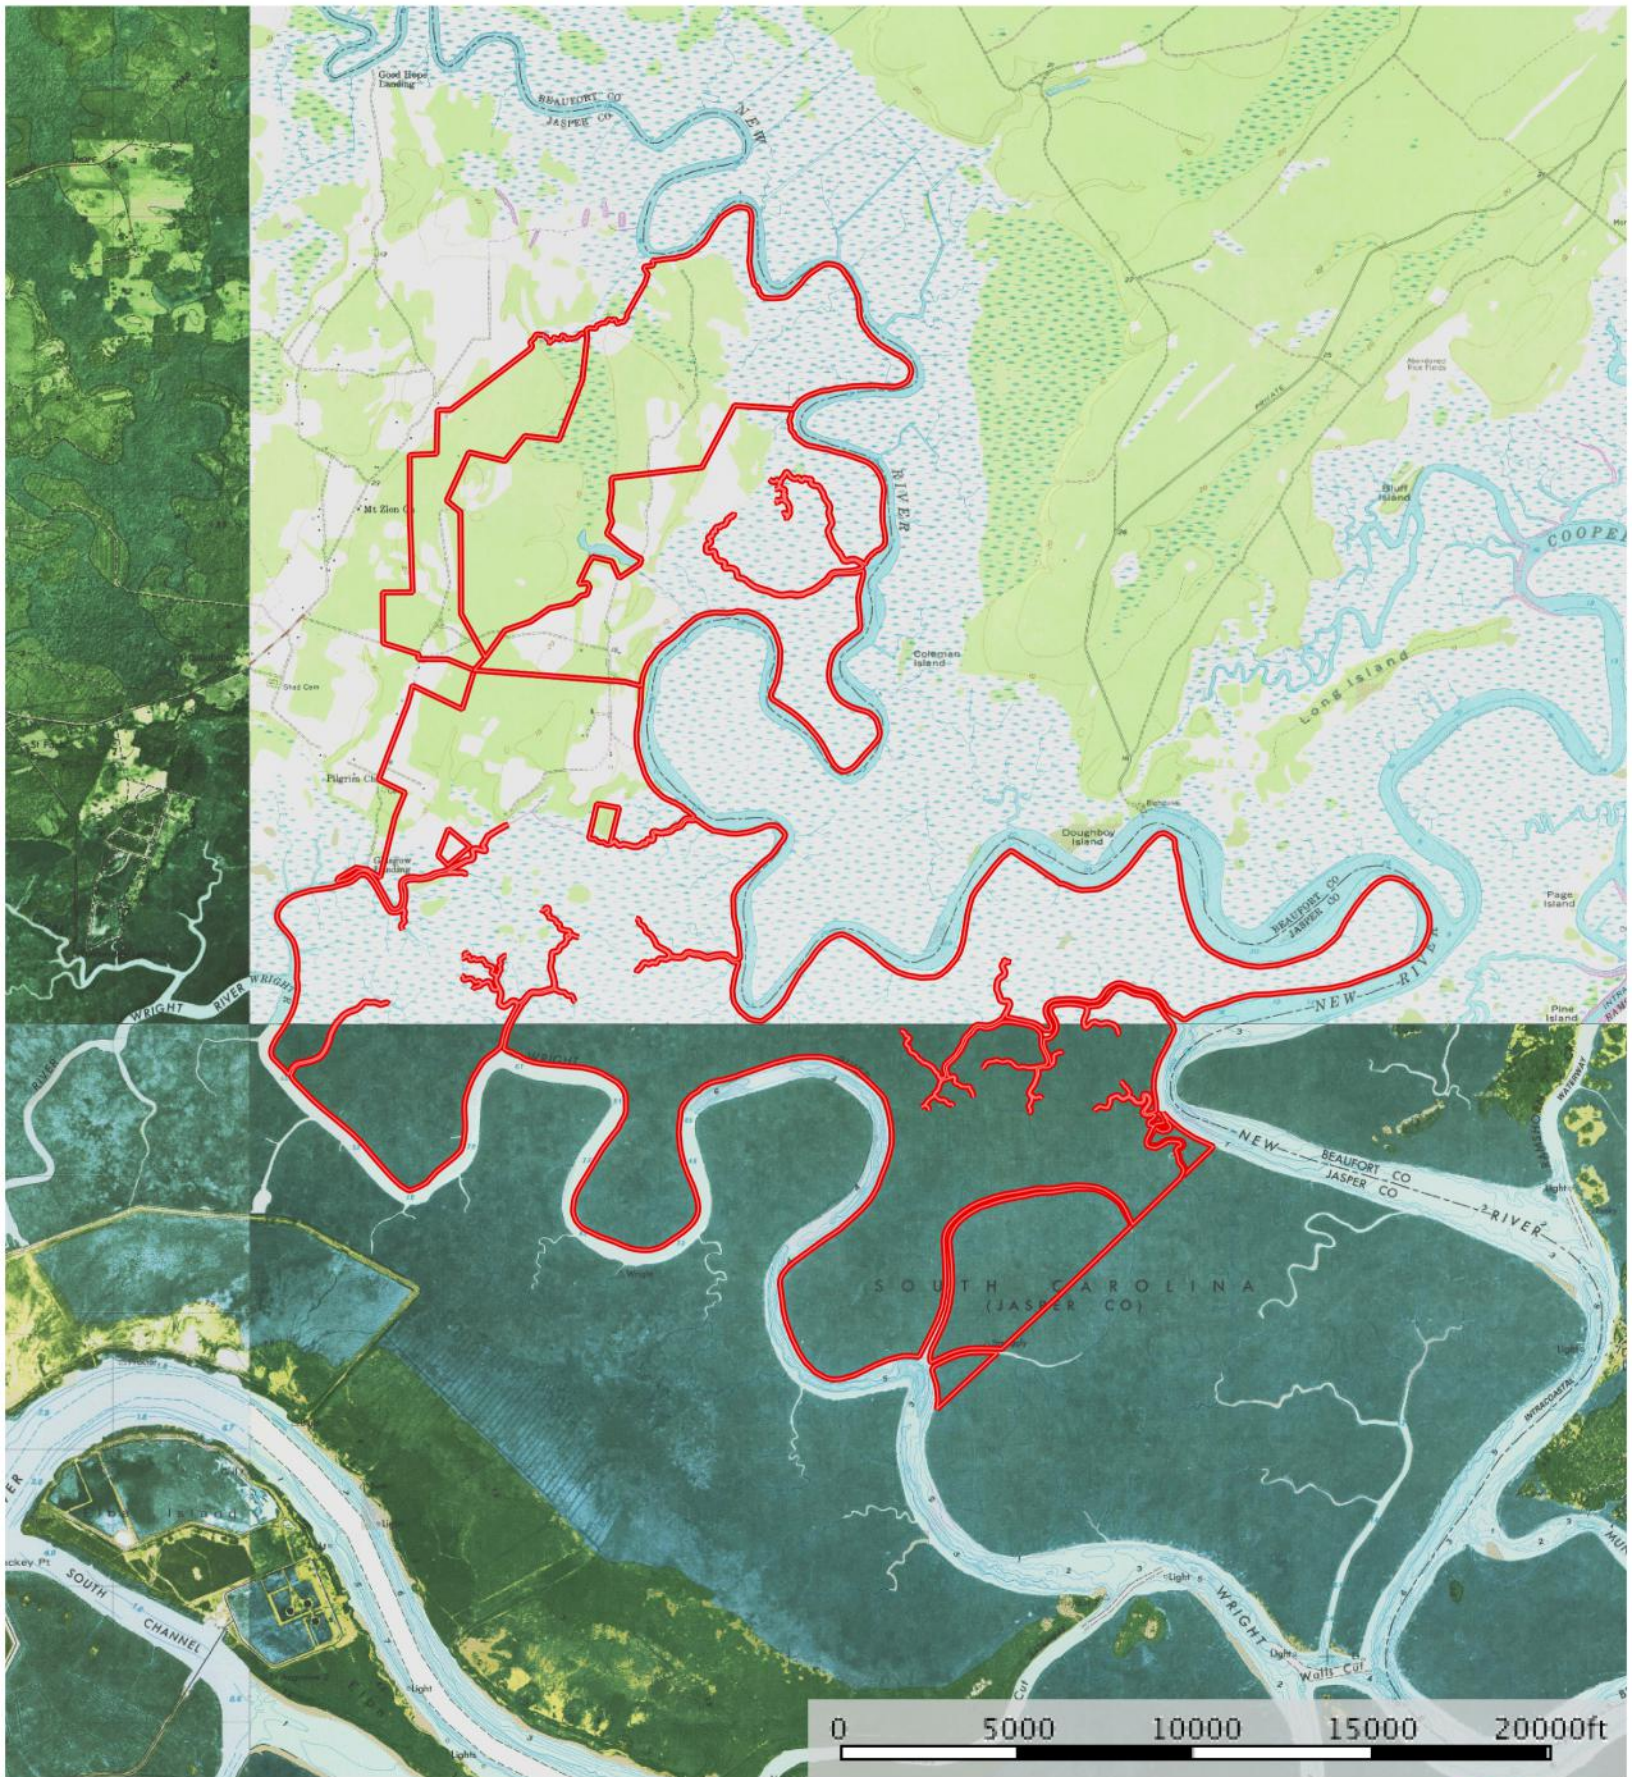

# Red Bluff - Topography Map

Jasper County, South Carolina, 6392 AC +/-

 Boundary