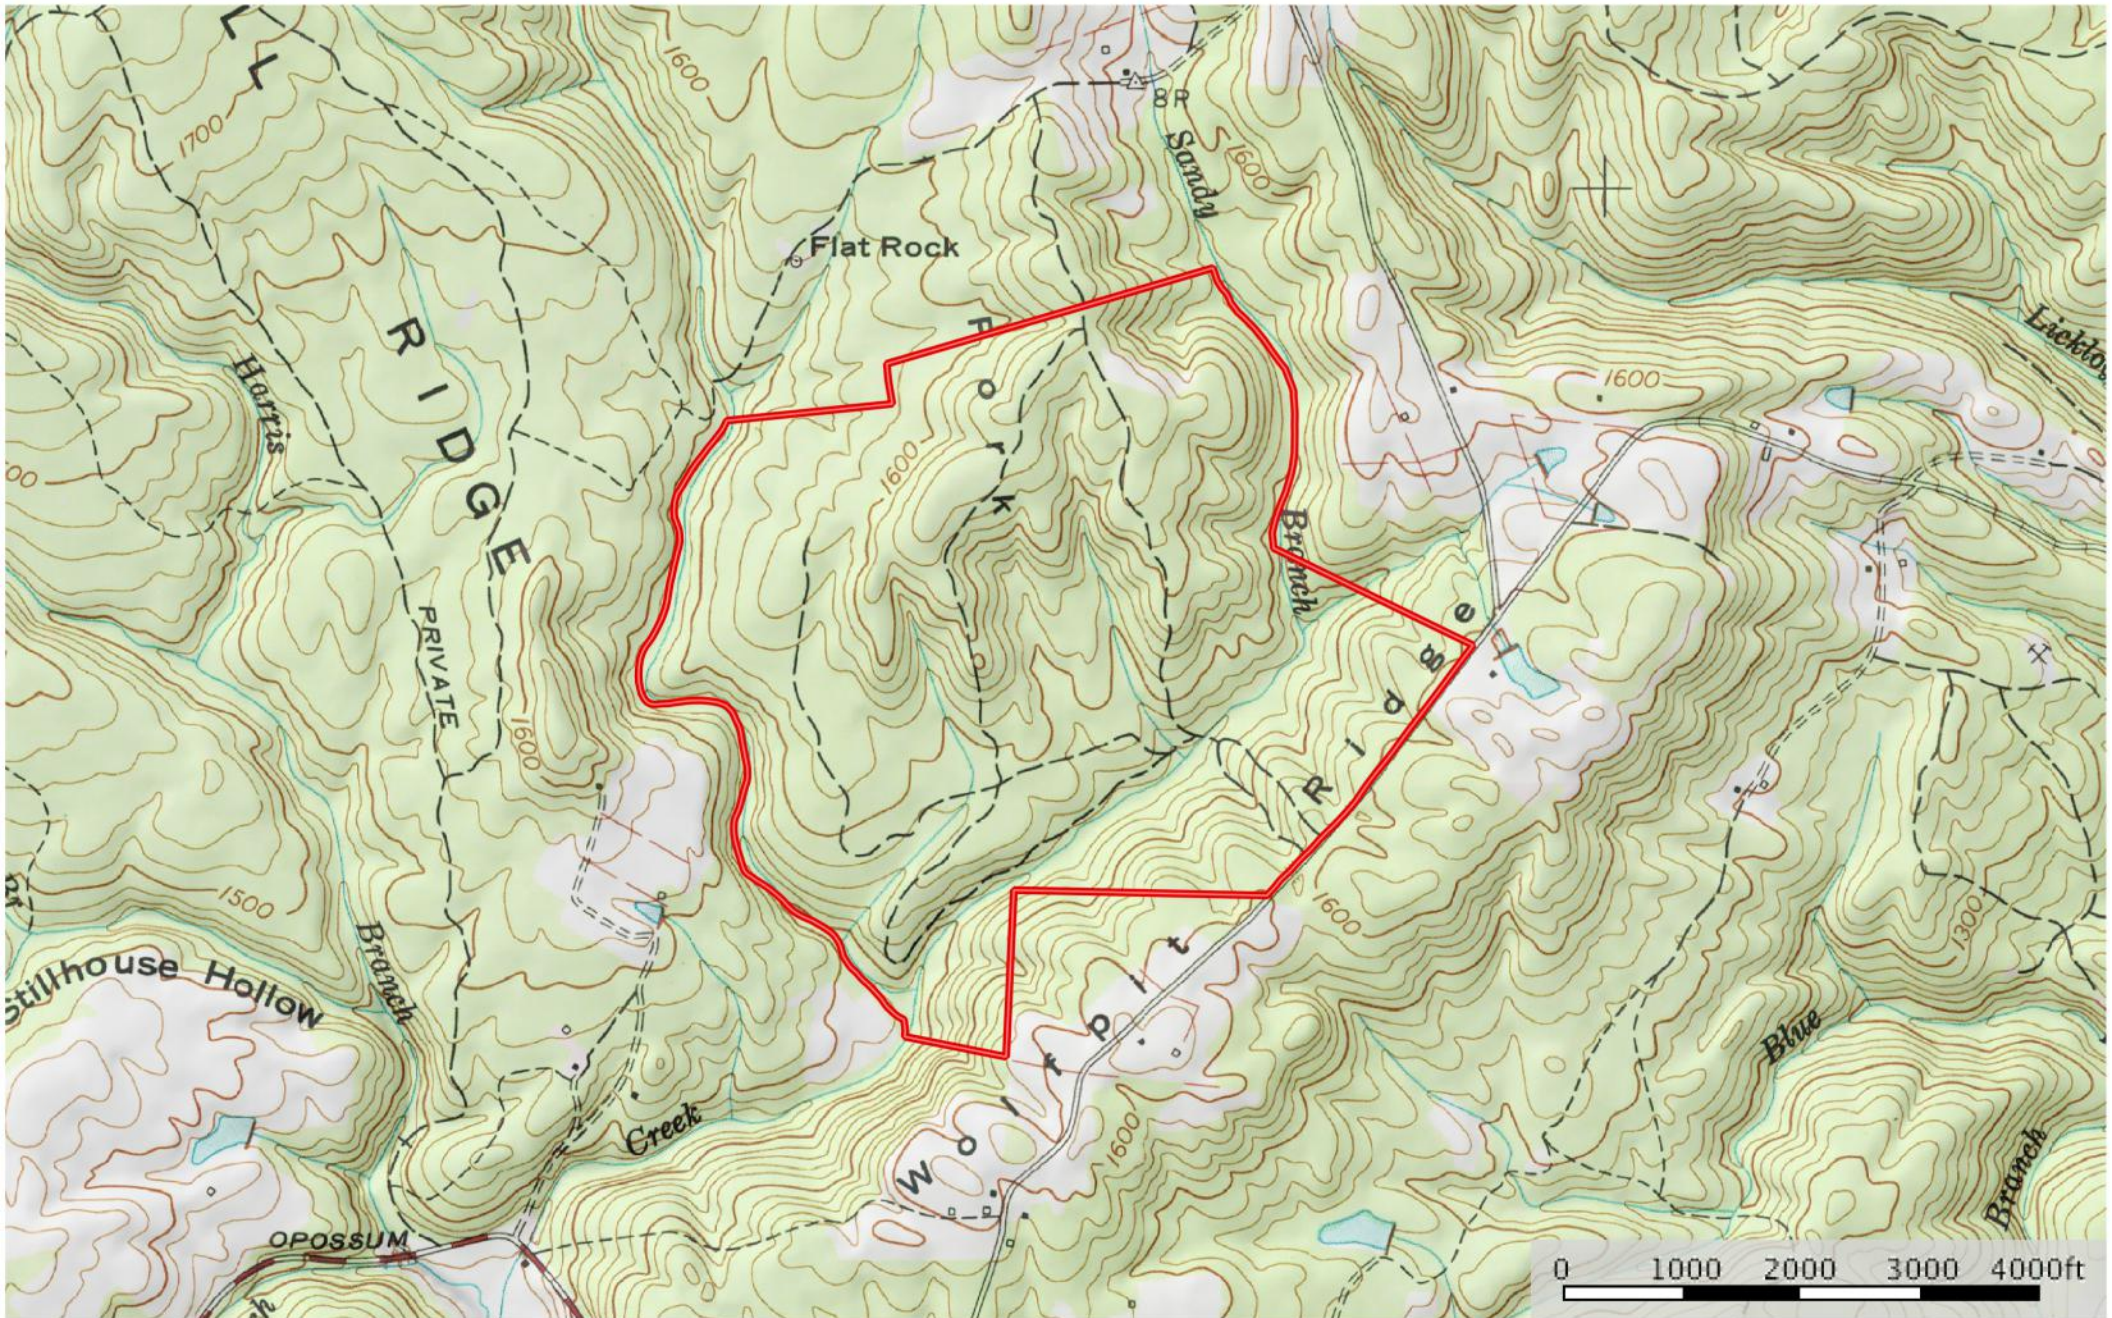

Dogwood Road - Topography Map
Cumberland County, Tennessee, 385.37 AC +/-

 Boundary