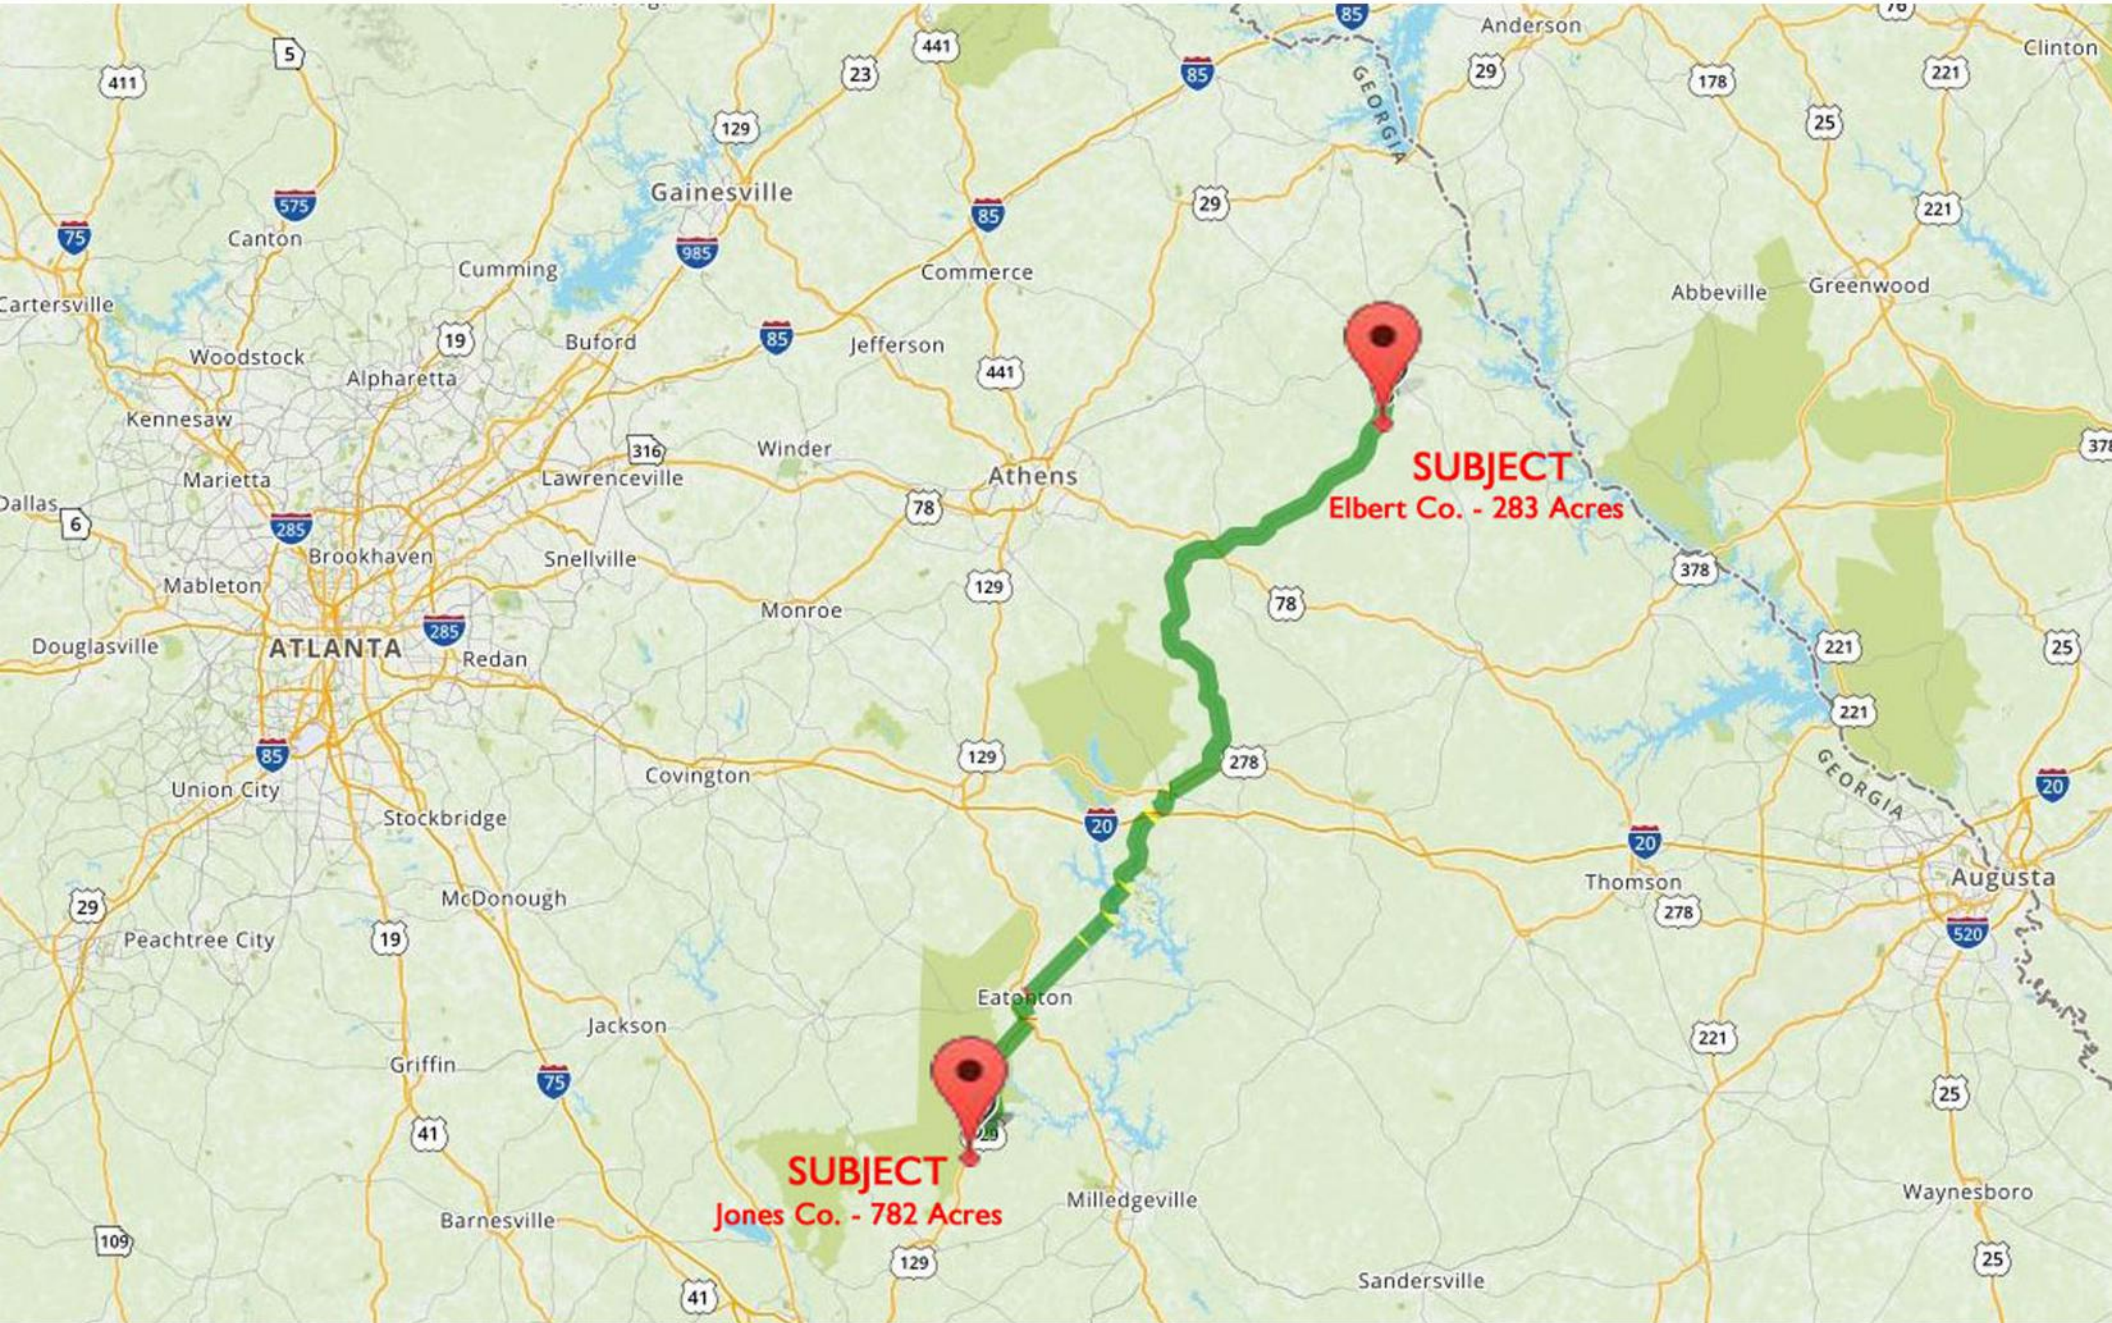

Lightwood & Indian Hill - Location Map

Georgia, 1065 AC +/-

 Boundary