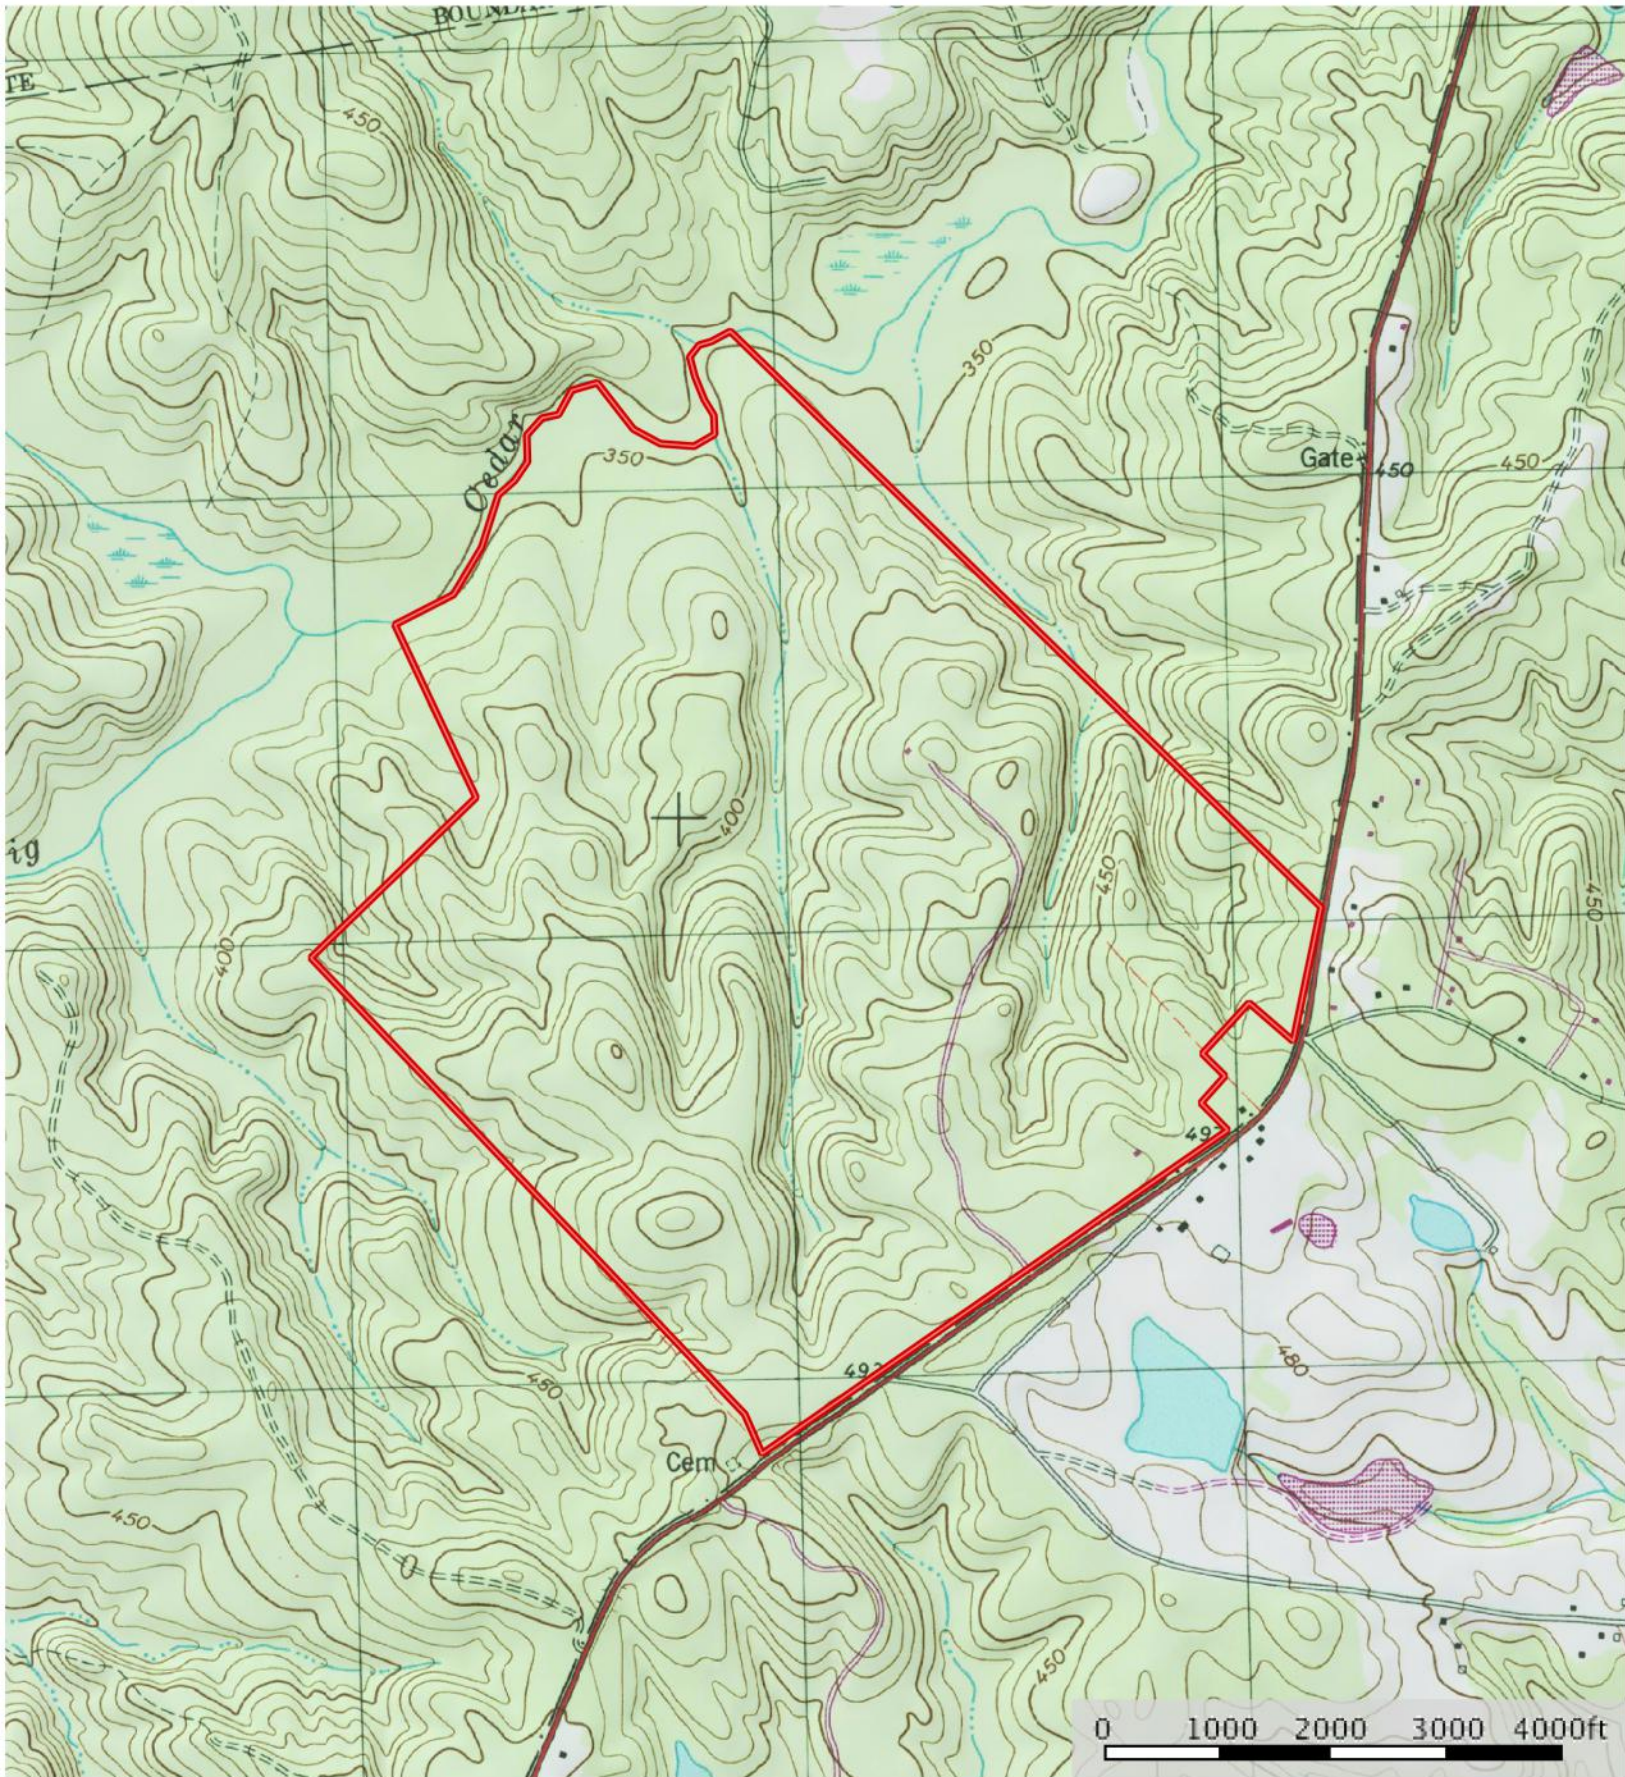

Lightwood Farms - Topography Map

Jones County, Georgia, 782.39 AC +/-

 Boundary