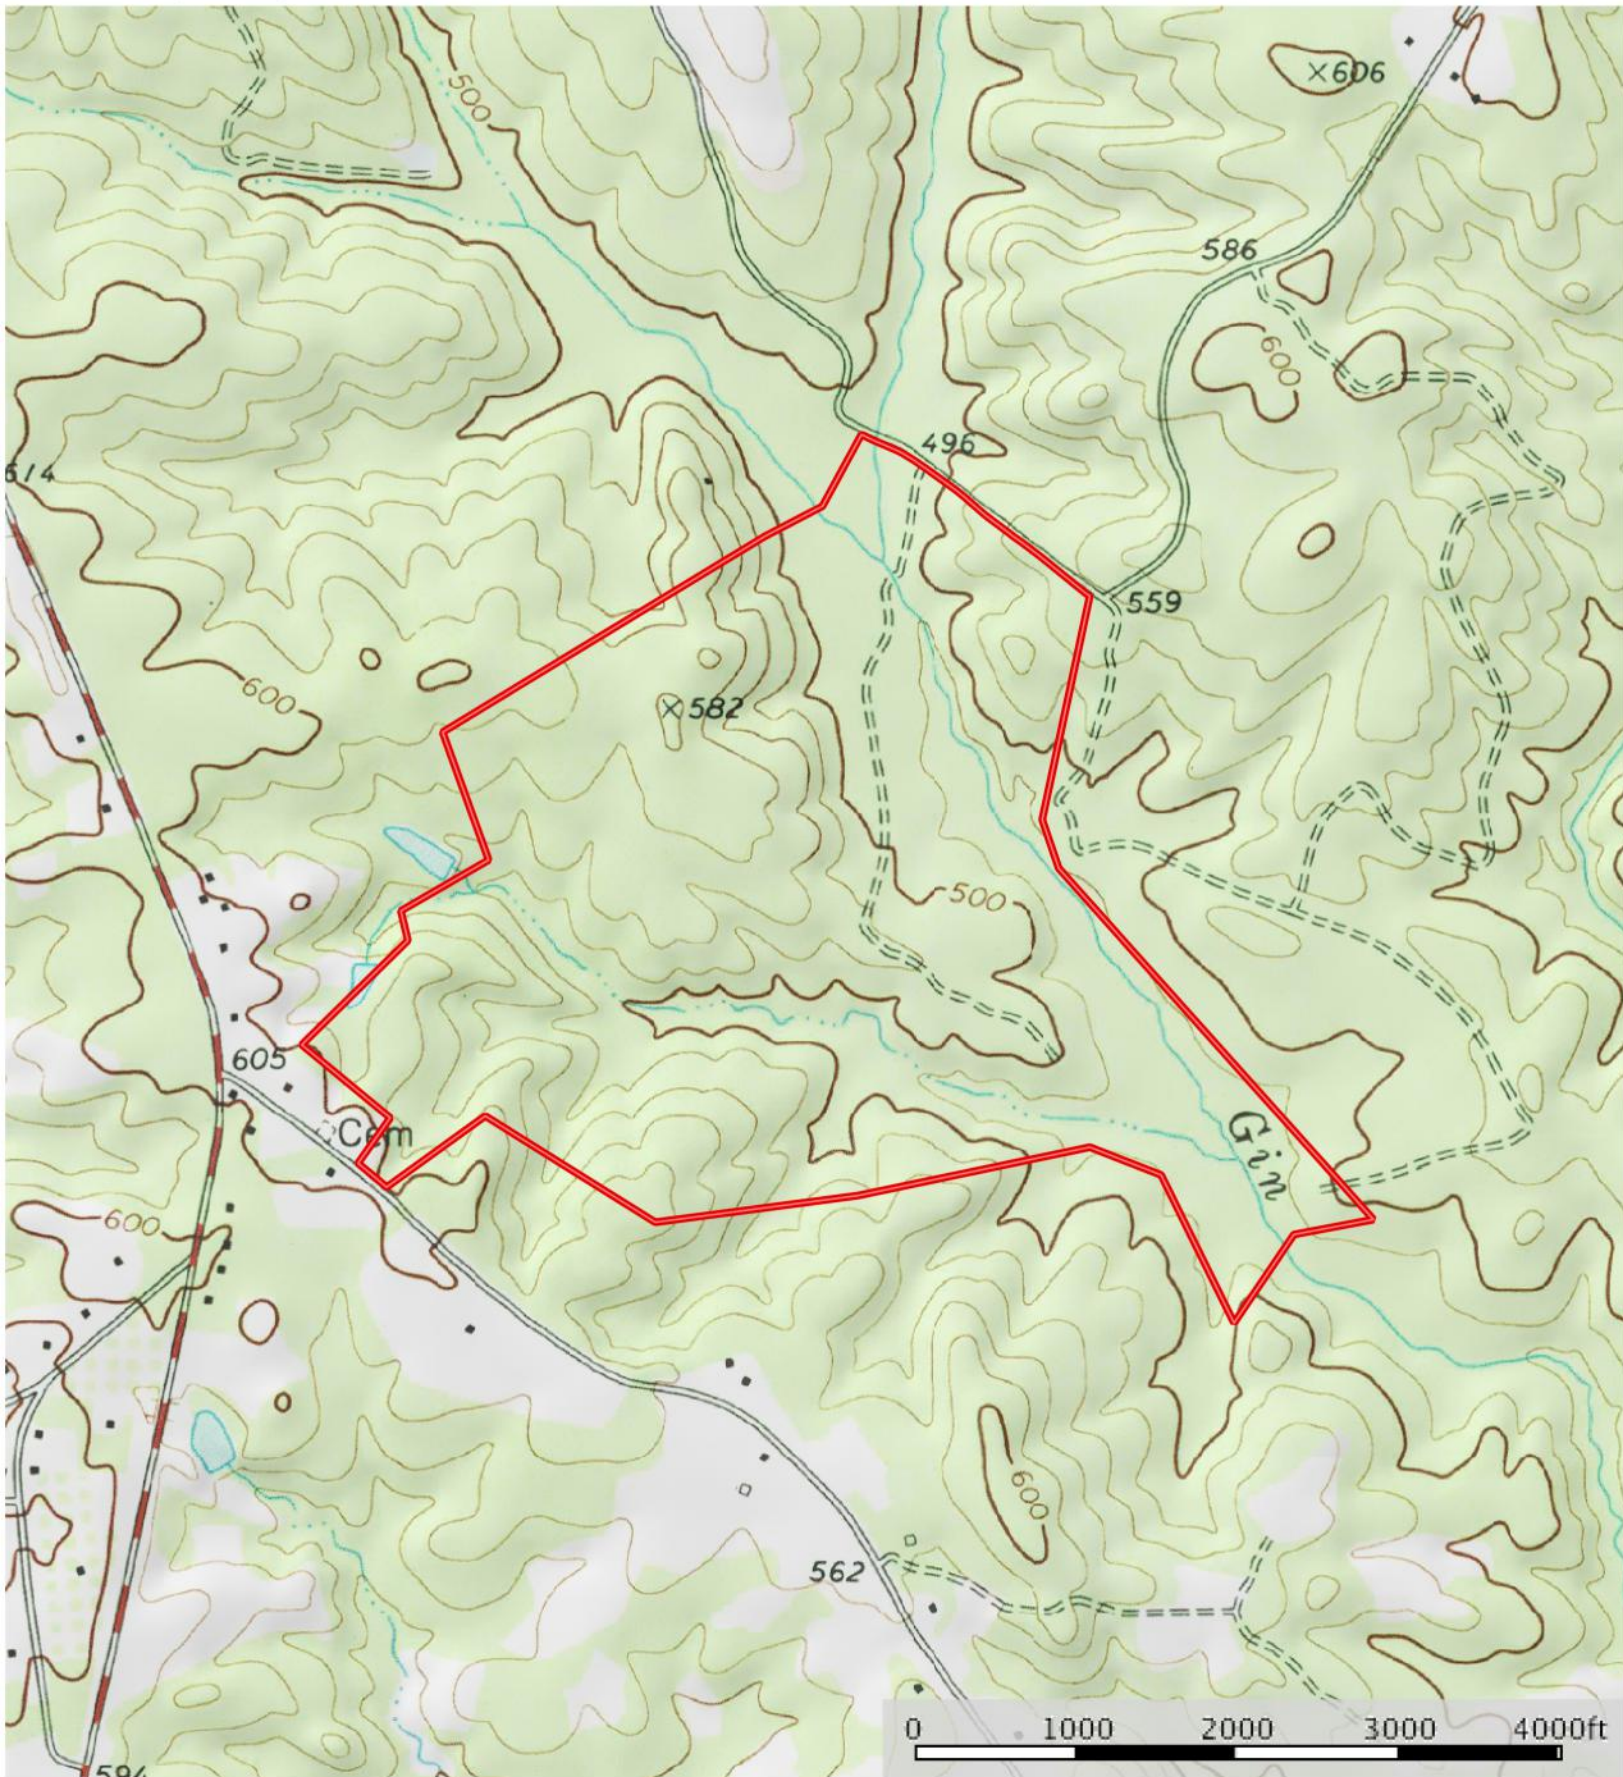

# Indian Hill Road - Topography Map

Elbert County, Georgia, 283 AC +/-

 Boundary