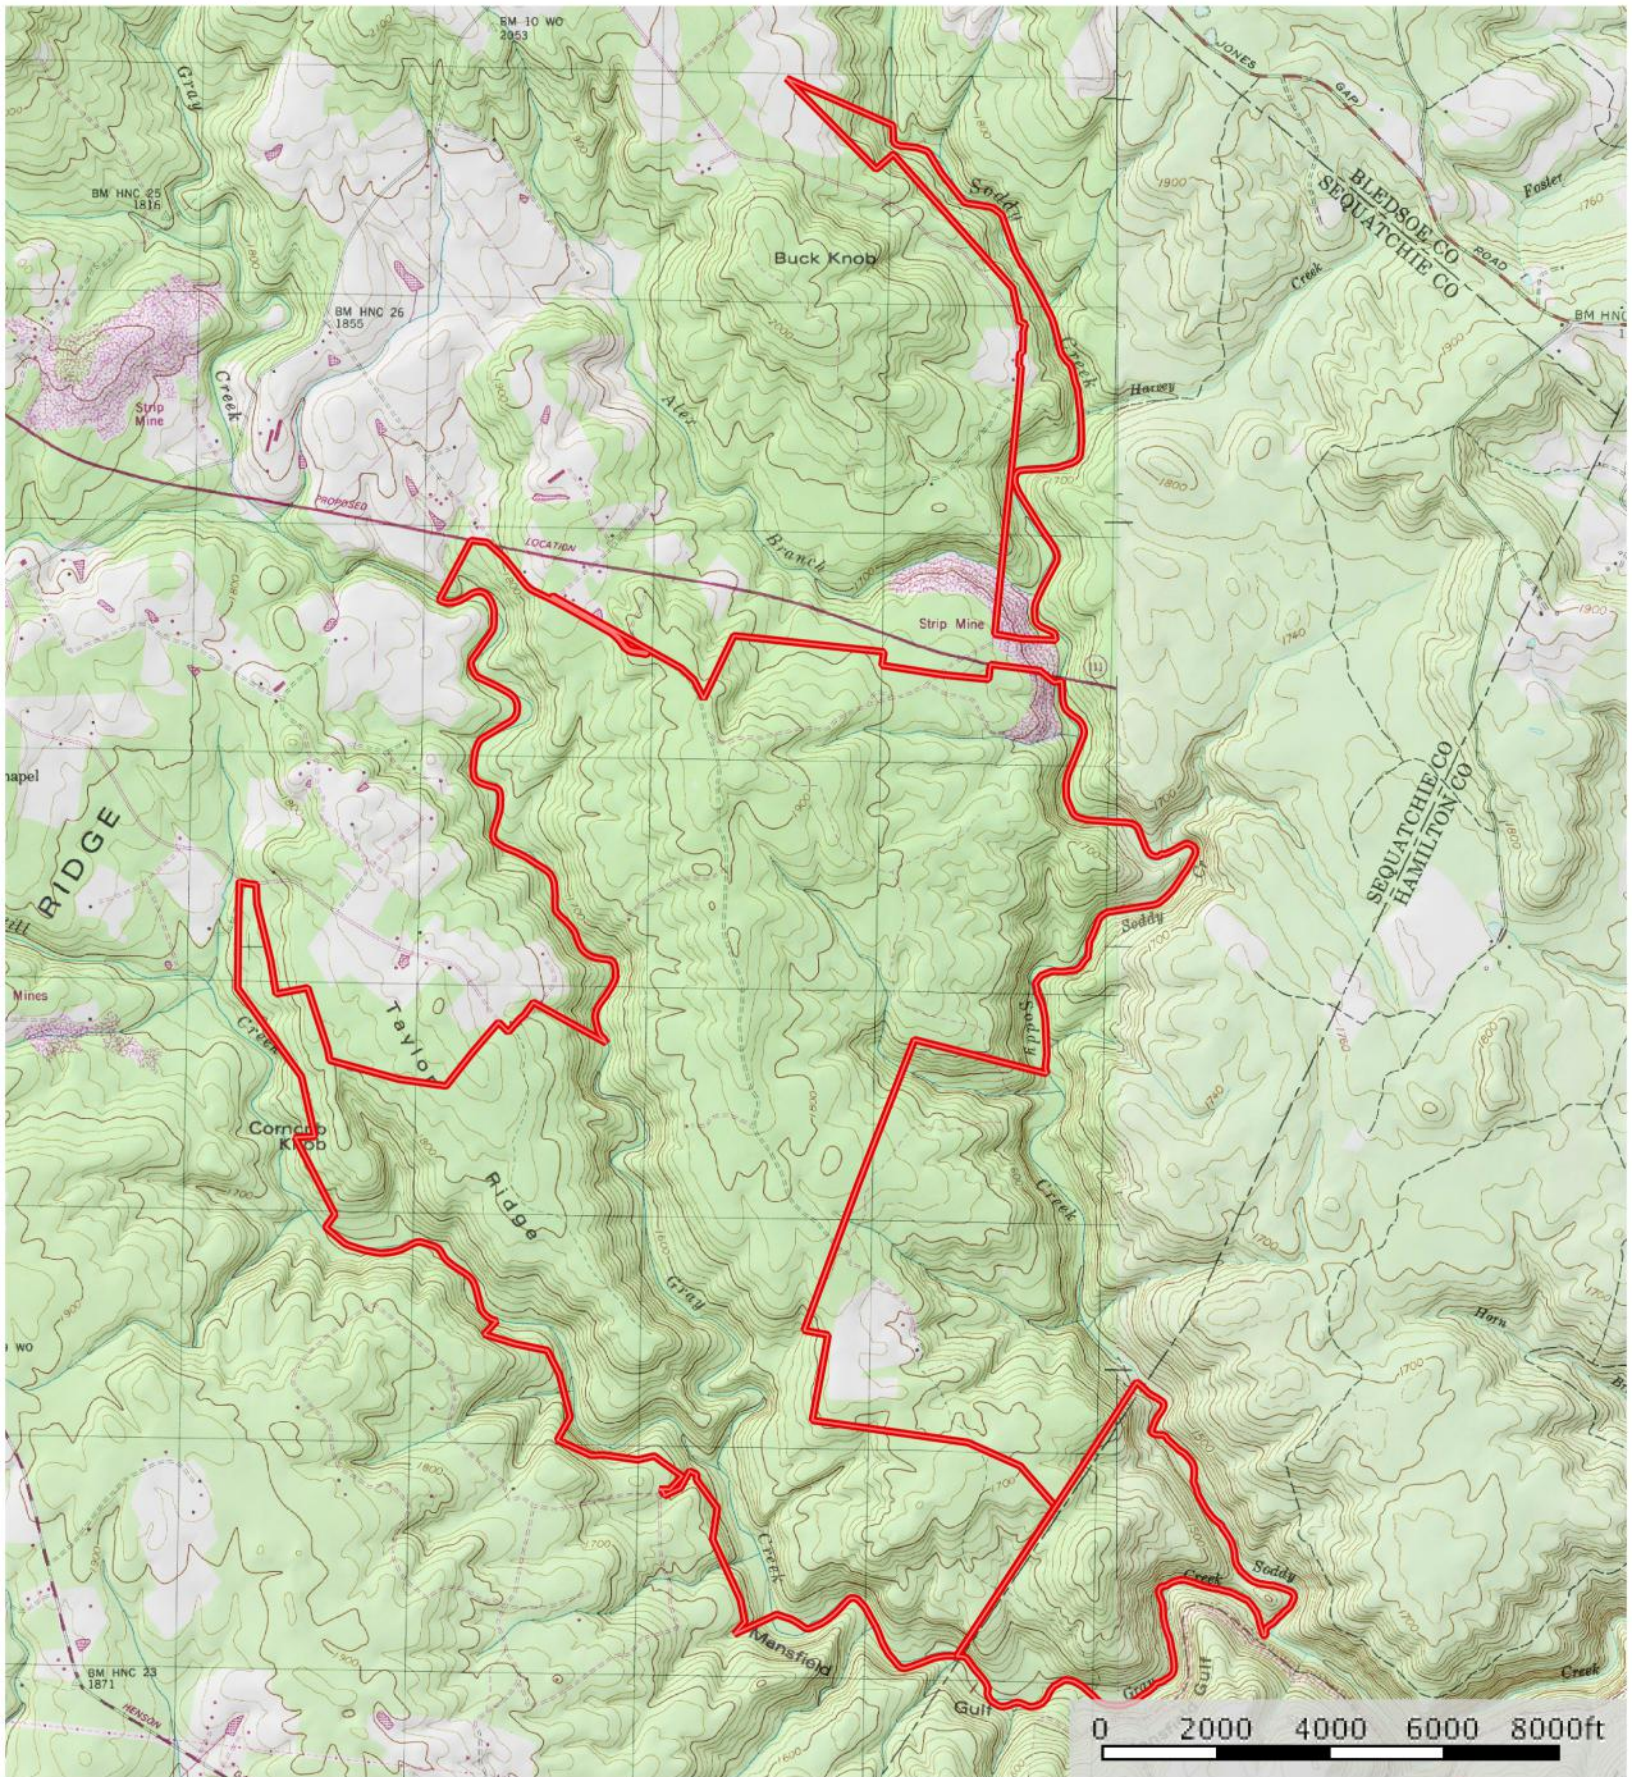

Soddy Creek Preserve - Topography Map

Sequatchie County, Tennessee, 2629 AC +/-

□ Boundary