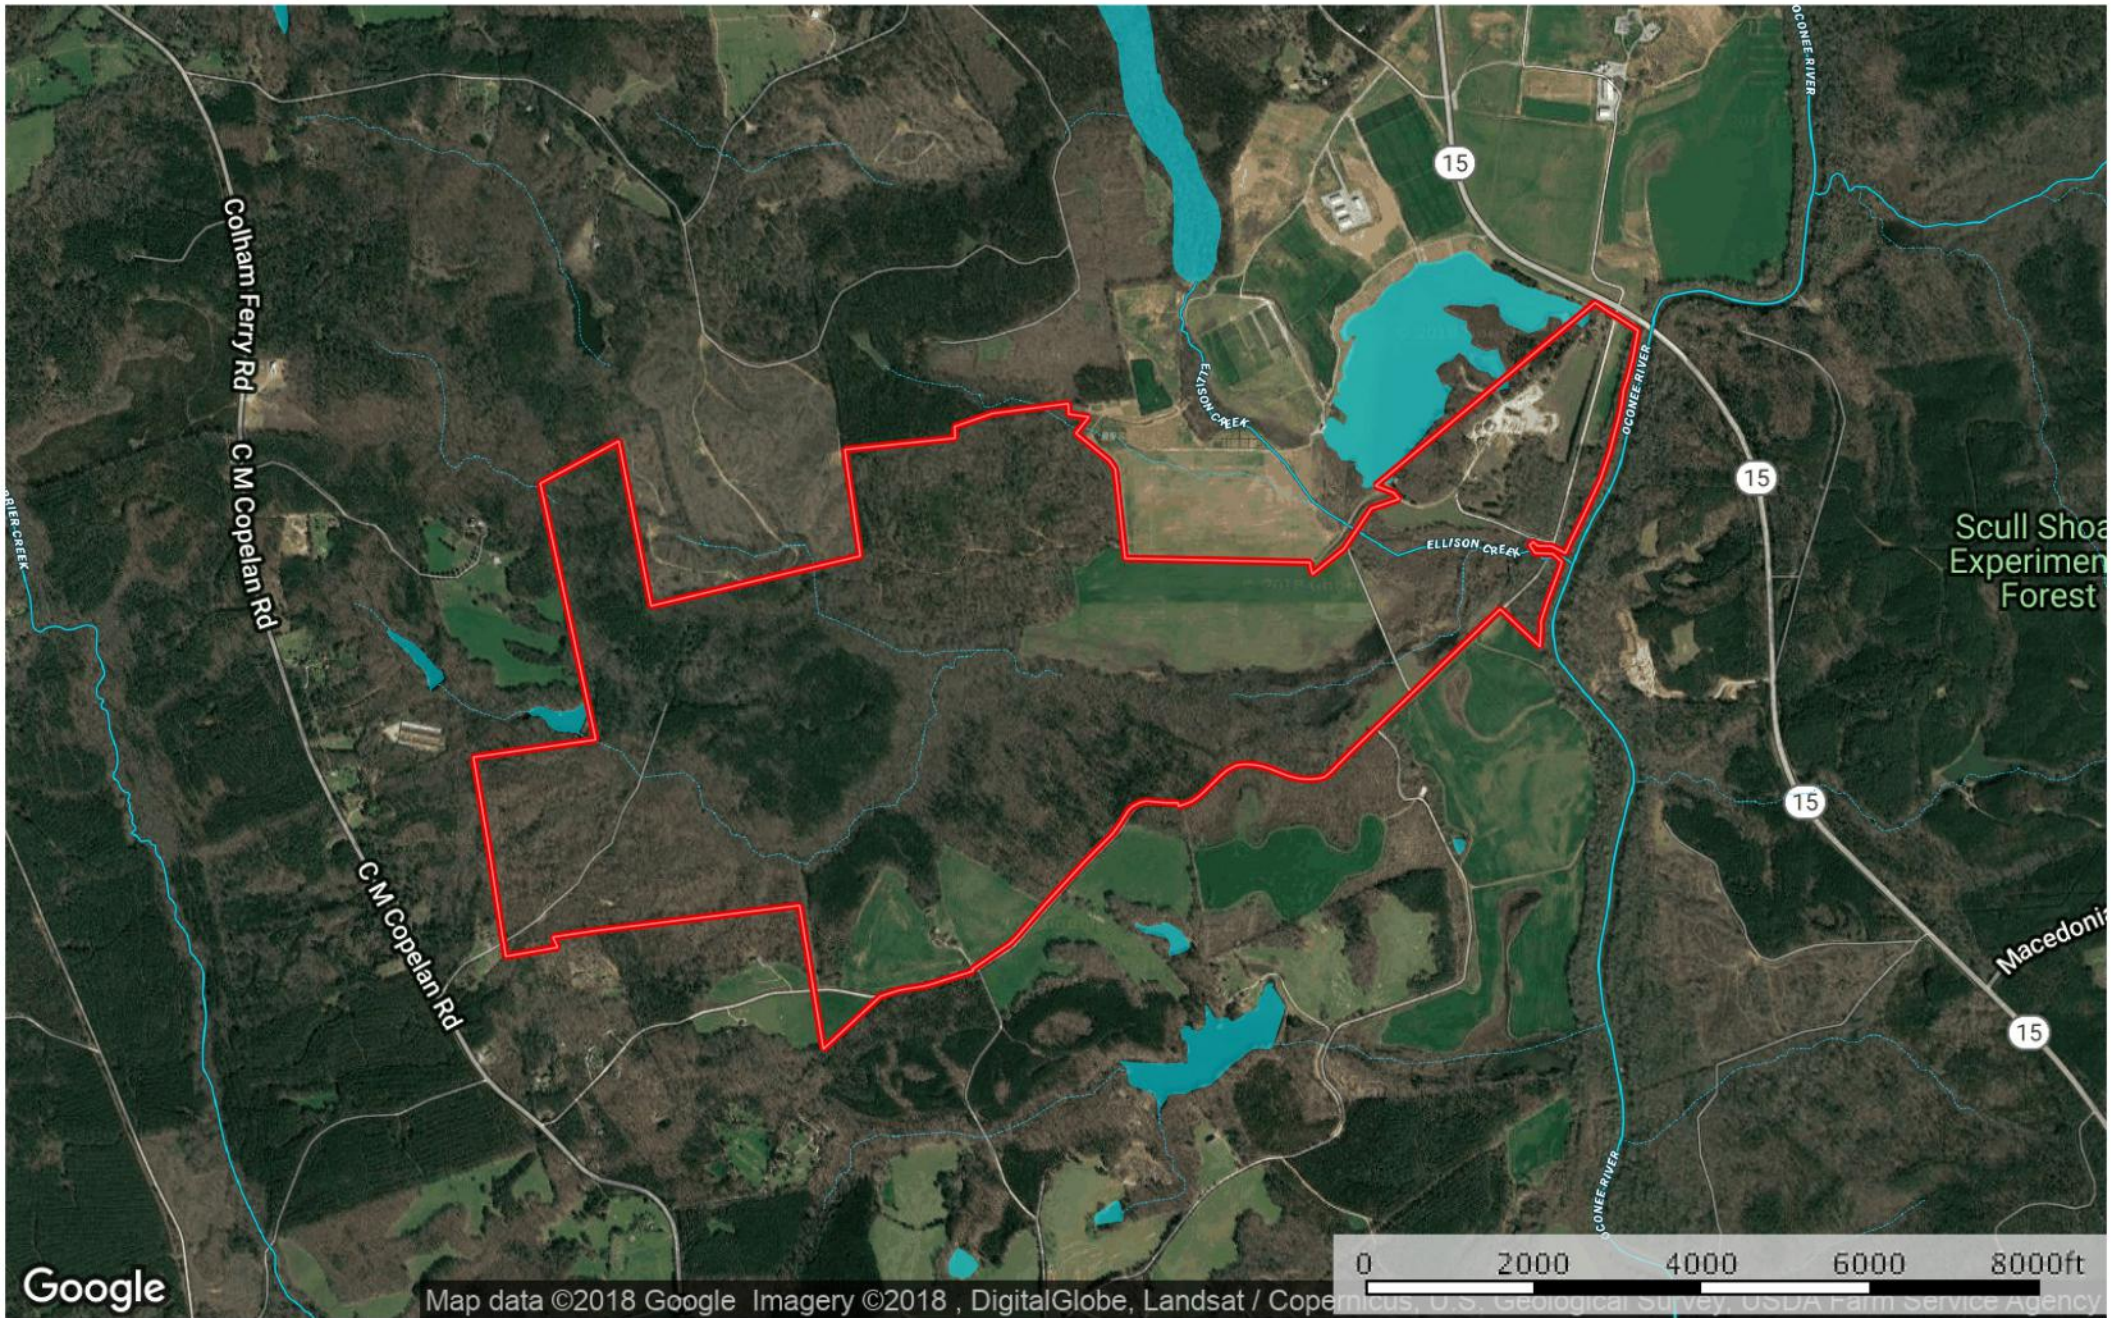

Ward Road - Aerial Map

Greene County, Georgia, 841.74 AC +/-

- Boundary
- Stream, Intermittent
- River/Creek
- Water Body